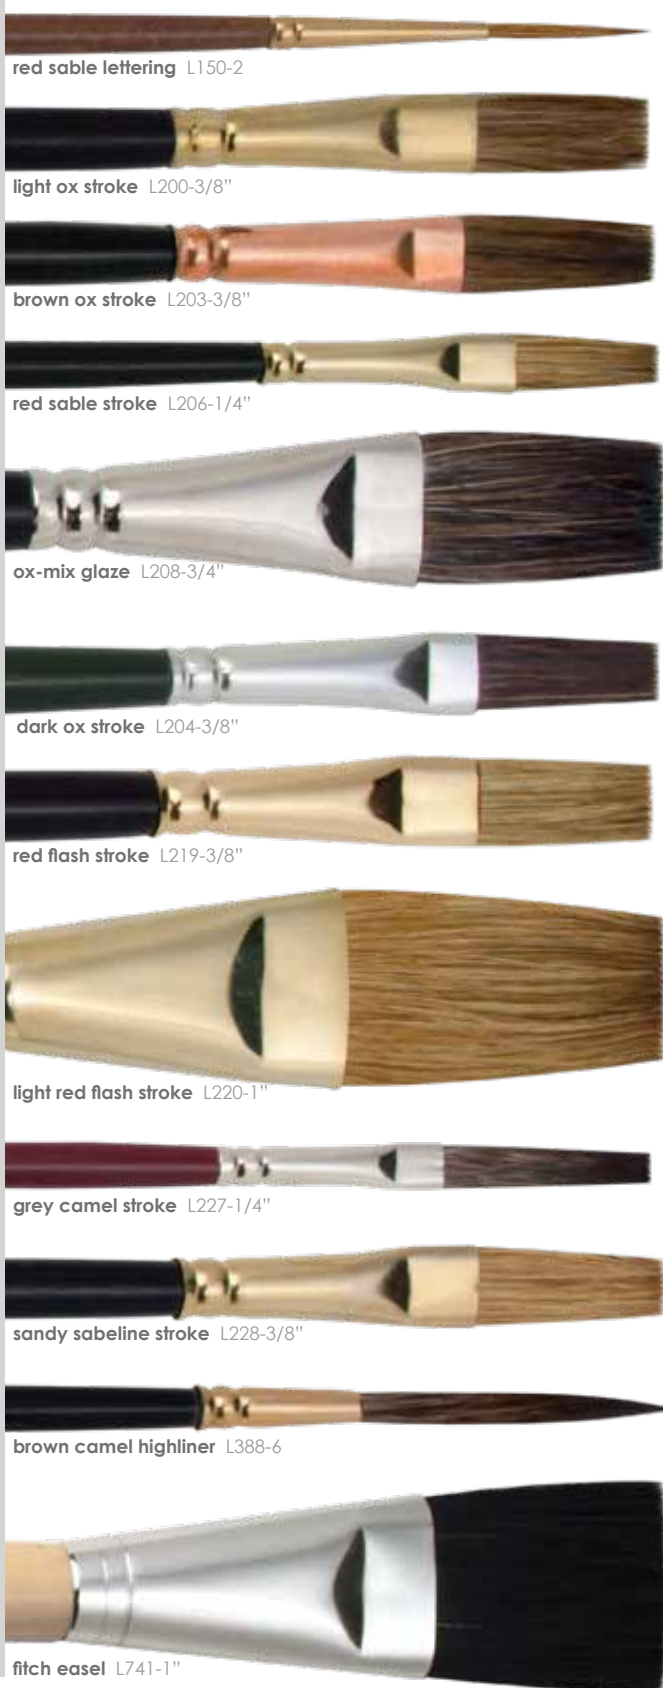

scenic fitch

series	upc
SF840-2"	090672840219
SF840-3"	090672840318

scenic fitch SF840-3"
NOT at actual size

camel hair stroke

series	upc
L242-1/8"	090672242181
L242-1/4"	090672242143
L242-3/4"	090672242341

camel hair stroke L242-1/4"

SIGN PAINTING

BEST ★★★★★

acrylic | watercolor | oil

*Brushes shown at actual size

red sable lettering

series	upc
L150-1	090672510013
L150-2	090672510020
L150-4	090672510044
L150-6	090672510068
L150-8	090672510082
L150-10	090672510105
L150-12	090672510129