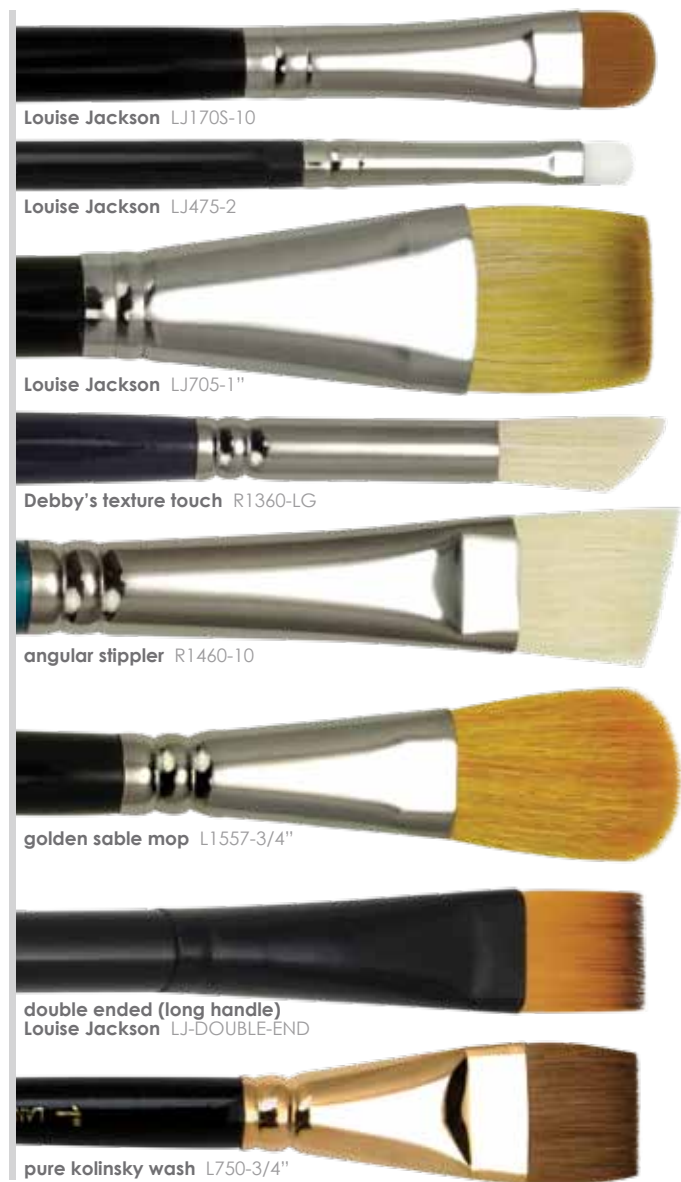

brown camel highliner

series	upc
L388-1	090672017802
L388-2	090672017819
L388-4	090672017826
L388-6	090672017833

fitch easel

series	upc
L741-1/4"	090672741141
L741-3/8"	090672741387
L741-1/2"	090672741127
L741-5/8"	090672741585
L741-3/4"	090672741349
L741-1"	090672741110

SPECIALTY ARTIST BRUSHES

SPECIALTY ★★★★★

acrylic | watercolor | oil

Hair	Assorted
Ferrule	Nickel and Gold-Plated Brass Ferrules
Handle	Kiln-Dried Hardwood, Acrylic
Length	Assorted Handle Lengths

Louise Jackson LJ170S-10