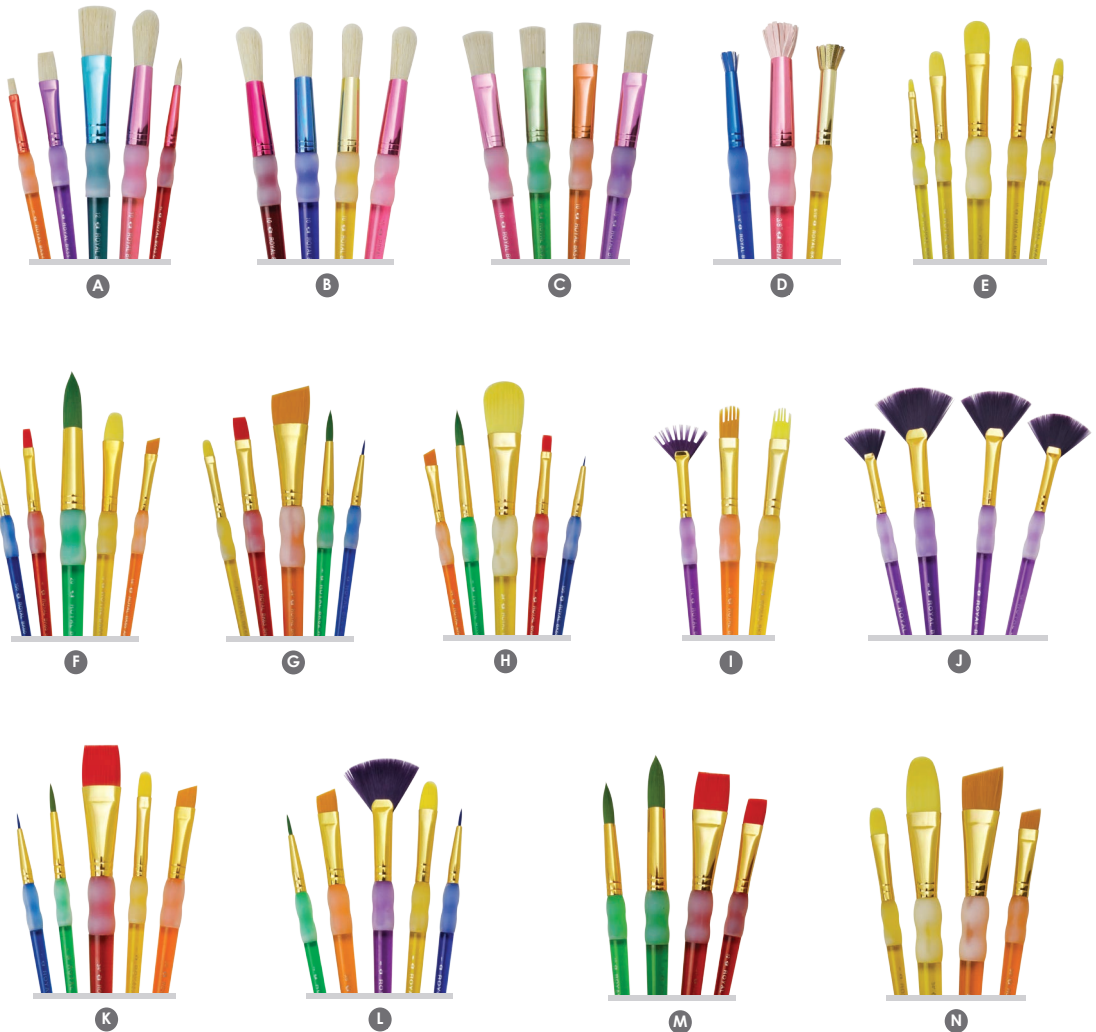

item #	series	item description	upc
A	BK672	5pc bristle chubby round and flat brush set	090672060860
B	BK673	4pc bristle chubby round brush set	090672060877
C	BK674	4pc bristle chubby flat brush set	0906720060884
D	BK679	3pc funky pouncer brush set	090672060938
E	BK675	5pc filbert brush set	090672060891
F	BK676	5pc round variety brush set	090672060907
G	BK677	5pc angular variety brush set	090672060914
H	BK678	5pc filbert variety brush set	090672060921
I	BK680	3pc wisp variety brush set	090672060945
J	BK681	4pc fan brush set	090672060952
K	BK682	5pc flat variety brush set	090672060969
L	BK683	5pc fan variety brush set	090672060976
M	BK684	4pc round and flat brush set	090672060983
N	BK692	4pc filbert and angular brush set	090672061065