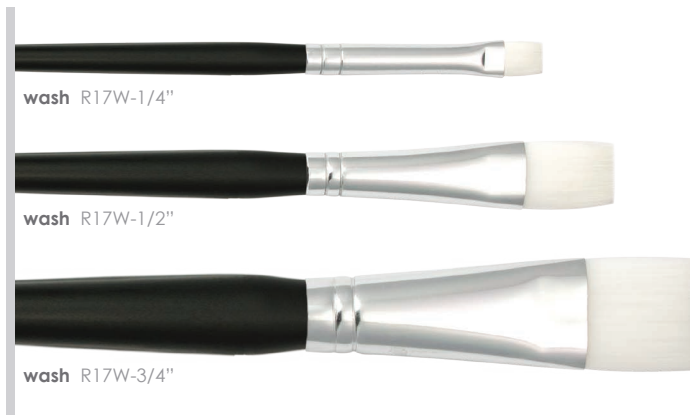

# ARTIST SYNTHETIC SCHOOL & EDUCATION BRUSHES

GOOD QUALITY ★★☆☆☆

Standard Handle

NOT at actual size

<b>Hair</b>	White Taklon
<b>Ferrule</b>	Silver Aluminum Ferrule
<b>Handle</b>	Black Wood Handle
<b>Length</b>	Standard Handle