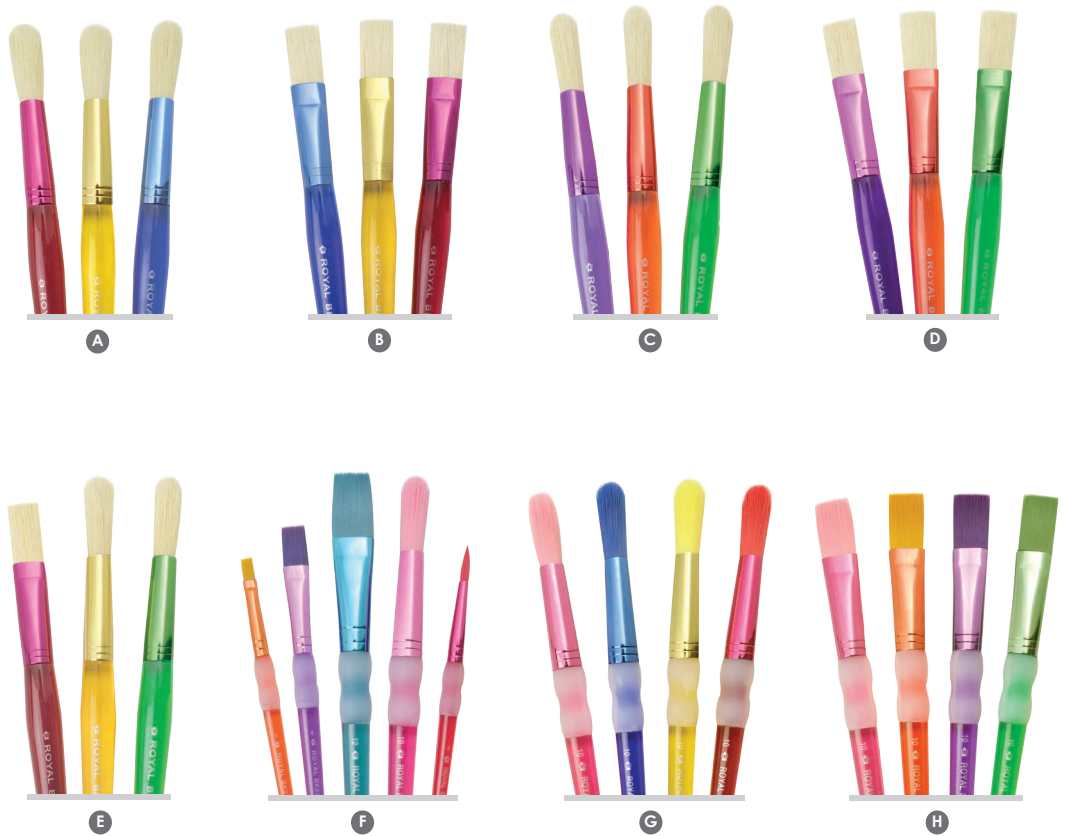

## TODDLER CHUBBY BRUSHES

KIDS ★★★★★  
 acrylic | watercolor

<b>Hair</b>	Hog Bristle
<b>Ferrule</b>	Multi-Color Anodized Aluminum Ferrule
<b>Handle</b>	Acrylic
<b>Length</b>	Short Handle

These brightly-colored brushes are easy for little hands to hold and use because they come with shorter, thick acrylic handles. Available in flats and rounds, these brushes come in handy for many painting projects.

*\*Brushes shown at actual size*

NOT at actual size

# BIG KID'S CHOICE™ TODDLER CHUBBY BRUSH SETS

KIDS ★★★★★☆  
acrylic | watercolor

\*Brushes NOT shown at actual size

item #	series	item description	upc
A	BK616	3pc toddler chubby set - rounds BK40-red, BK41-yellow, BK42-blue	090672011633
B	BK617	3pc toddler chubby set - flats BK50-red, BK51-yellow, BK52-blue	090672011640
C	BK618	3pc toddler chubby set - rounds BK43-green, BK44-orange, BK45-purple	090672011657
D	BK619	3pc toddler chubby set - flats BK53-green, BK54-orange, BK55-purple	090672011664
E	BK620	3pc toddler chubby set - flat BK50-red: rounds BK41-yellow, BK43-green	090672011671
F	BK687	5pc nylon chubby round and flat set	090672061010
G	BK688	4pc nylon chubby round brush set	090672061027
H	BK689	4pc nylon chubby flat brush set	090672061034