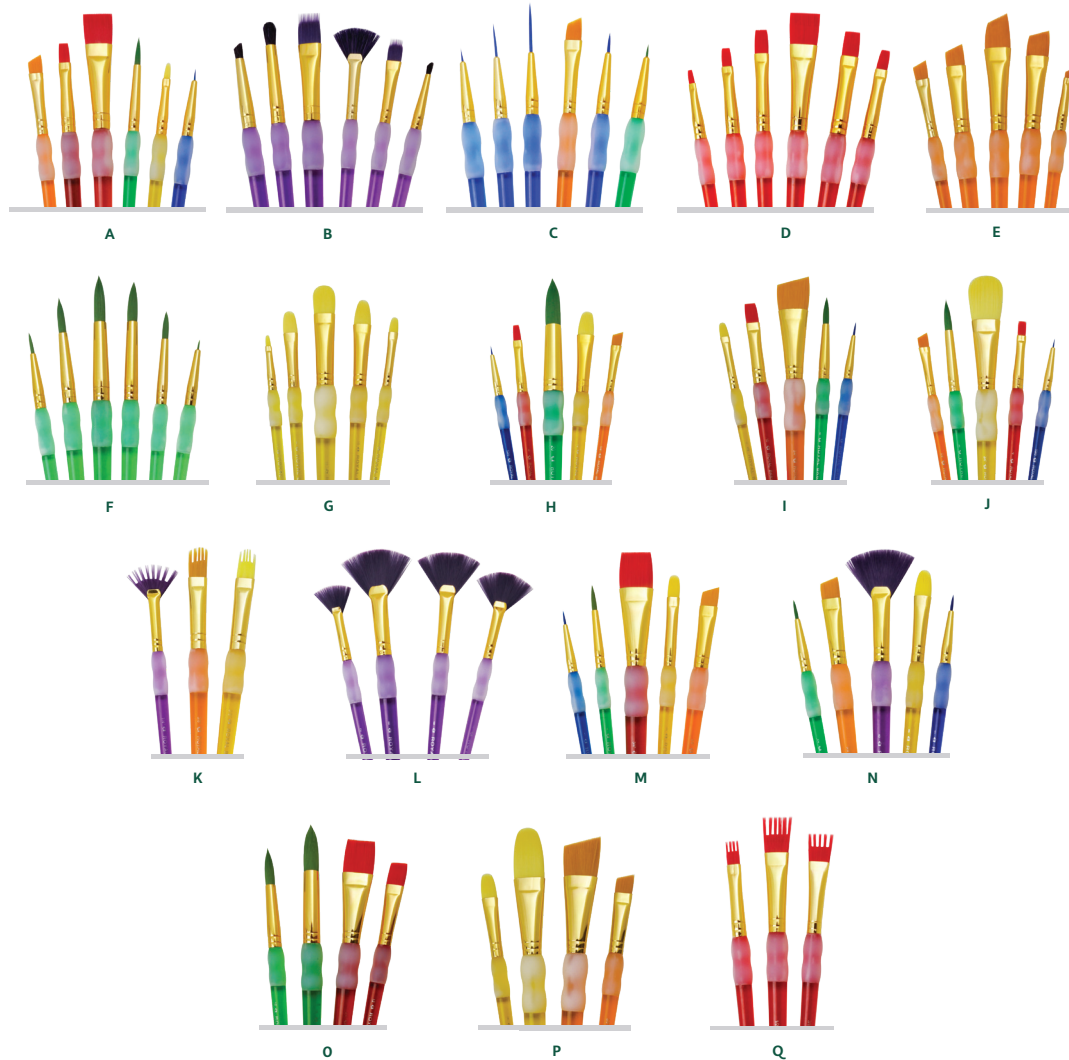

BIG KID'S CHOICE™ BRUSH SETS

acrylic | watercolor

*Brushes NOT shown at actual size

item #	series	item description	upc
A	BK601	6pc beginner set - shader BK63-6, liner BK60-10/0, angular BK65-3/4", round BK62-4, filbert BK66-2, glaze BK64-5/8"	090672011251
B	BK602	6pc texture set - pouncer BK69-1, 3, 5, fan BK68-2/0, comb BK67-1/4", 1/2"	090672011268
C	BK603	6pc detail set - angular BK65-3/4", round BK62-10/0, liner BK60-10/0, 1, script BK61-10/0, 1	090672011275
D	BK604	6pc deluxe set - shader BK63-2, 4, 6, 8, 10, glaze BK64-5/8"	090672011282
E	BK605	6pc deluxe set - angular BK65-1/8", 1/4", 3/8", 1/2", 5/8"	090672011299
F	BK606	6pc deluxe set - round BK62-10/0, 2, 4, 6, 8, 10	090672011305
G	BK675	5pc filbert variety set - BK66-2, 4, 8, 10, 12	090672060891
H	BK676	5pc variety set - filbert bk66-4, liner BK60-1, round BK62-6, shader BK63-10, angular BK62-10/0, 6, 10, 20	090672060907
I	BK677	5pc variety set - filbert BK660-4, shader BK630-10, angular BK65-3/4", round BK62-6, liner BK60-1	090672060914
J	BK678	5pc variety set - angular BK65-3/4", round BK62-8, filbert BK74-3/4", shader BK63-4, liner 10/0	090672060921
K	BK680	3pc wisp variety set - fan wisp BK72-1/4", angular BK70-3/8", filbert BK71-1/8"	090672060945
L	BK681	4pc fan set - BK-680 fan 2, 8, 6, 4	090672060952
M	BK682	5pc variety set - liner BK60-1, round BK62-4, shader BK64-3/4", filbert BK66-6, angular BK65-3/8"	090672060969
N	BK683	5pc variety set - round BK62-2, angular BK650 3/8", fan BK69-8, filbert BK66-8, liner BK60-1	090672060976
O	BK684	4pc round and flat set - round BK62-10, 16, flat BK64-3/4", BK63-12	090672060983
P	BK692	4pc variety set - filbert BK66-8, oval BK74-3/4", angular BK65-3/4", 3/8"	090672061065
Q	BK693	3pc wisp brush set - BK71-1/4", 1/2", 3/8"	090672061072

BIG KID'S CHOICE™ ACCESSORIES

item #	series	item description	upc
A	BKFLO-200	3pc aqua-flo brush set - small, medium, large	090672206800
B	BKFLO-12LG	12pc aqua-flo brush set - large	090672226990
C	BK320	paint palette -butterfly	090672068835
D	BK321	paint palette -bubbles	090672069047
E	BK322	paint palette -apple	090672069054
F	RSQ060	squeeze & flo flat 3/4"	090672000606