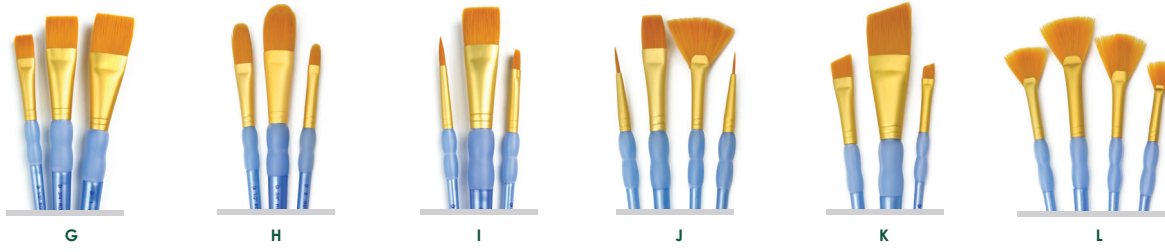

CRAFTER'S CHOICE™ VALUE BRUSH SETS

Package Dimensions
2 7/8" x 10 3/4"

item #	series	item description	upc
A	RCC-201	golden taklon rounds R9250-1, 3, 5, 6	090672332011
B	RCC-202	golden taklon shaders R9150-2, 4, 6, 8	090672332028
C	RCC-203	golden taklon detail rounds R9250-10/0, 5/0, 3/0, 0	090672332035
D	RCC-204	golden taklon shaders R9150-4, 8, round R9250-3, liner R9595-3/0	090672332042
E	RCC-213	golden taklon filberts R9170-2, 4, 6, 8	090672304070
F	RCC-214	golden taklon angulars R9160-1/8", 1/4", 3/8", 1/2"	090672304087
G	RCC-215	golden taklon washes R9700-1/2", 3/4", 1"	090672304094
H	RCC-216	golden taklon filbert R9170-8, oval washes R9950-1/2", 3/4"	090672304100
I	RCC-217	golden taklon shader R9150-6, wash R9700-3/4", round R9250-6	090672304117
J	RCC-218	golden taklon fan R9850-2, liner R9595-0, wash R9700-1/2", round R9250-3	090672304124
K	RCC-233	golden taklon angulars R9160-1/4", 1/2", 1"	090672061348
L	RCC-234	golden taklon fans R9850-0, 1, 2, 4	090672061355
M	RCC-220	white taklon round R9259-1, 3, 5, 8	090672304148
N	RCC-221	white taklon shaders R9159-2, 4, 8, 12	090672304155
O	RCC-222	white taklon fan R9859-1, shader R9159-8, wash R9709-1/2", round R9259-0	090672304162
P	RCC-223	white taklon shaders R9159-6, 12, rounds R9259-1, 5	090672304179
Q	RCC-224	white taklon washes R9709-1/2", 3/4", 1"	090672304186
R	RCC-250	white taklon oval washes R9959-1/4", 1/2", 3/4"	090672061362
S	RCC-226	white bristle domed stencils R9133-1/2", 3/8", standard stencils R9111-1/4", 3/8"	090672304209
T	RCC-209	white bristle standard stencils R9133-1/4", 3/8", 1/2", 5/8"	090672332097
U	RCC-227	bristle hair flats R9425-2, 4, 6, 8	090672304216
V	RCC-228	bristle hair rounds R9325-2, 4, 6, 8	090672304223
W	RCC-229	bristle hair flats R9750-1/2", 3/4", 1"	090672304230