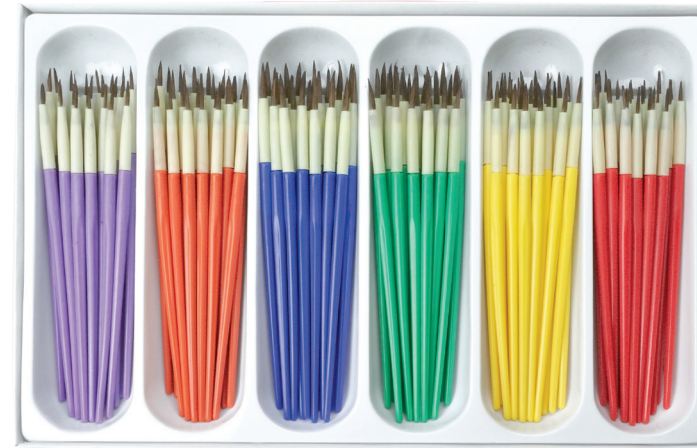

BIG KID'S CHOICE™ ECONOMY CHUBBY BRUSHES

acrylic | watercolor

Hair	Hog Bristle
Ferrule	Silver Aluminum Ferrule
Handle	Kiln-Dried Hardwood
Length	Short Handle

item #	series	item description	upc
A	RKIDS-1	chubby brush assortment set	090672006912

chubby

series	upc
RKID-1 YELLOW	090672006967
RKID-1 PINK	090672006936
RKID-1 BLUE	090672006950
RKID-1 PURPLE	090672006981
RKID-1 GREEN	090672006974
RKID-1 ORANGE	090672006943

CLASSROOM VALUE PACKS

acrylic | watercolor | oil

B

Each Classroom Value Pack™ comes with a convenient drying tray.

Package Size
A 8.625 in x 11.25 in x 1.5 in (219 mm x 285.7 mm x 38 mm)
B 8.5 in x 12.5 in x 8.25 in (287 mm x 317.5 mm x 209.5 mm)
C 8.25 in x 11.375 in x 1 in (209.5 mm x 289 mm x 25.4 mm)

item #	series	item description	upc
A	RCVP-107	24pc chubby early learning brushes (6 of each size) - rounds, flats	090672220615
B	RCVP-108	144pc soft, natural hair (12 of each size) - rounds 1, 3, 5	090672220622
C	RCVP-109	36pc plastic palette knives (6 of each style) - 6 plastic palette styles	090672220639