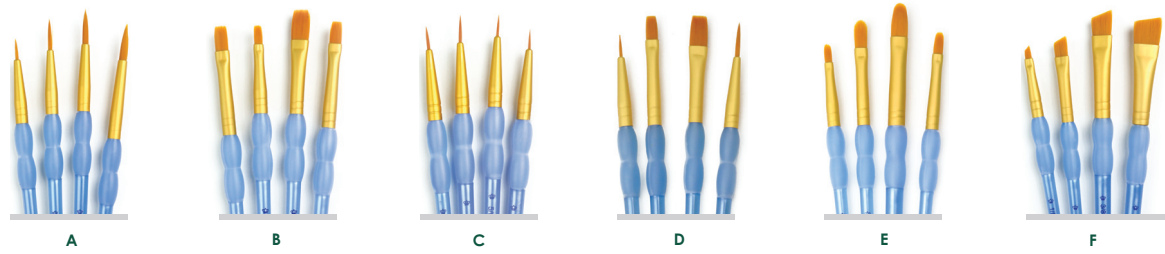

CRAFTER'S CHOICE™ VALUE BRUSH SETS

Package Dimensions
2 7/8" x 10 3/4"

item #	series	item description	upc
A	RCC-201	golden taklon rounds R9250-1, 3, 5, 6	090672332011
B	RCC-202	golden taklon shaders R9150-2, 4, 6, 8	090672332028
C	RCC-203	golden taklon detail rounds R9250-10/0, 5/0, 3/0, 0	090672332035
D	RCC-204	golden taklon shaders R9150-4, 8, round R9250-3, liner R9595-3/0	090672332042
E	RCC-213	golden taklon filberts R9170-2, 4, 6, 8	090672304070
F	RCC-214	golden taklon angulars R9160-1/8", 1/4", 3/8", 1/2"	090672304087
G	RCC-215	golden taklon washes R9700-1/2", 3/4", 1"	090672304094
H	RCC-216	golden taklon filbert R9170-8, oval washes R9950-1/2", 3/4"	090672304100
I	RCC-217	golden taklon shader R9150-6, wash R9700-3/4", round R9250-6	090672304117
J	RCC-218	golden taklon fan R9850-2, liner R9595-0, wash R9700-1/2", round R9250-3	090672304124
K	RCC-233	golden taklon angulars R9160-1/4", 1/2", 1"	090672061348
L	RCC-234	golden taklon fans R9850-0, 1, 2, 4	090672061355
M	RCC-220	white taklon round R9259-1, 3, 5, 8	090672304148
N	RCC-221	white taklon shaders R9159-2, 4, 8, 12	090672304155
O	RCC-222	white taklon fan R9859-1, shader R9159-8, wash R9709-1/2", round R9259-0	090672304162
P	RCC-223	white taklon shaders R9159-6, 12, rounds R9259-1, 5	090672304179
Q	RCC-224	white taklon washes R9709-1/2", 3/4", 1"	090672304186
R	RCC-250	white taklon oval washes R9959-1/4", 1/2", 3/4"	090672061362
S	RCC-226	white bristle domed stencils R9133-1/2", 3/8", standard stencils R9111-1/4", 3/8"	090672304209
T	RCC-209	white bristle standard stencils R9133-1/4", 3/8", 1/2", 5/8"	090672332097
U	RCC-227	bristle hair flats R9425-2, 4, 6, 8	090672304216
V	RCC-228	bristle hair rounds R9325-2, 4, 6, 8	090672304223
W	RCC-229	bristle hair flats R9750-1/2", 3/4", 1"	090672304230