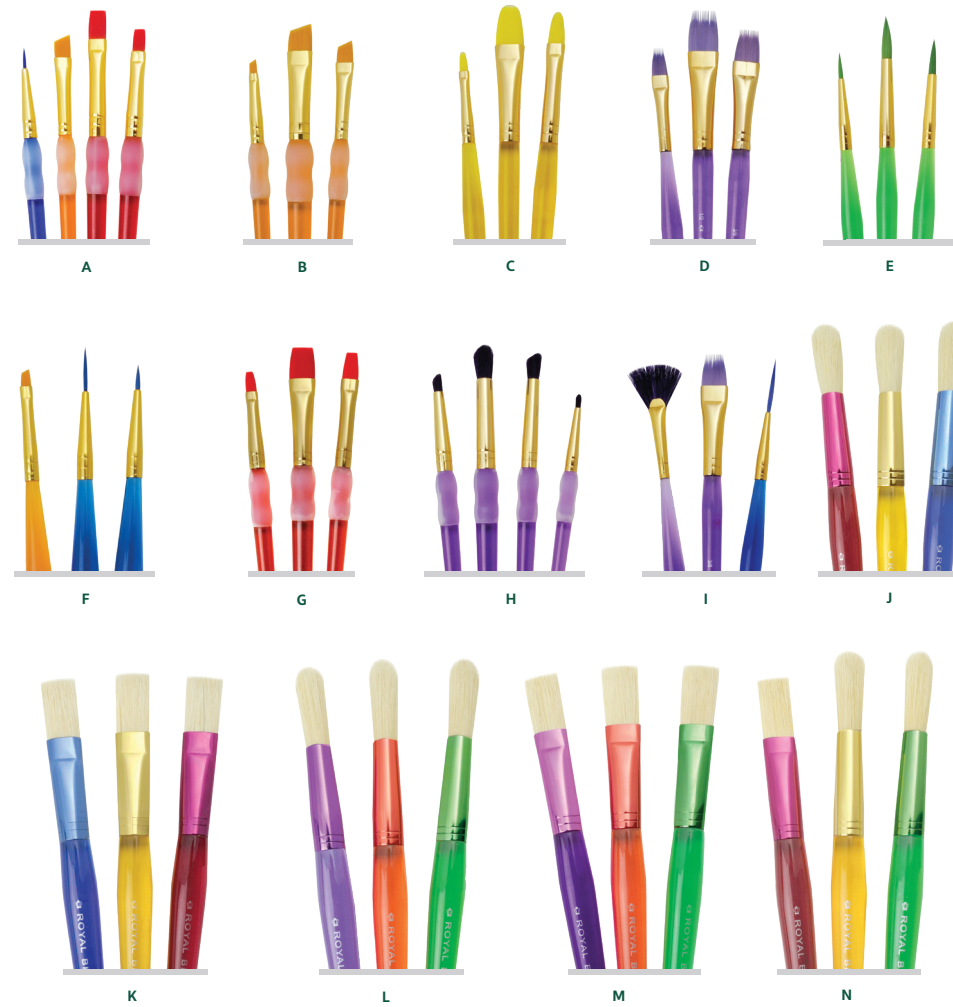

**The following brushes are included in the rack assortment.*

BIG KID'S CHOICE™ TODDLER CHUBBY BRUSHES

acrylic | watercolor

Hair	Hog Bristle
Ferrule	Multi-Color Anodized Aluminum Ferrule
Handle	Acrylic
Length	Short Handle

These brightly-colored brushes are easy for little hands to hold and use because they come with shorter, thick acrylic handles. Available in flats and rounds, these brushes come in handy for many painting projects.

*Brushes shown at actual size

round ↕

series	upc
BK40	090672011503
BK41	090672011510
BK42	090672011527
BK43	090672011534
BK44	090672011541
BK45	090672011558

flat ↕

series	upc
BK50	090672011565
BK51	090672011572
BK52	090672011589
BK53	090672011602
BK54	090672011619
BK55	090672011626

BIG KID'S CHOICE™ BRUSH SETS

acrylic | watercolor

*Brushes NOT shown at actual size

BIG KID'S CHOICE™ BRUSH SETS

acrylic | watercolor

*Brushes NOT shown at actual size

item #	series	item description	upc
A	BK607	4pc beginner set - angular BK65-¼", shader BK63-4, 8, liner BK60-1	090672011312
B	BK608	3pc set - angular BK65-1/8", ¼", 3/8"	090672011329
C	BK609	3pc set - filbert BK66-2, 6, 10	090672011336
D	BK610	3pc set - comb BK67-¼", 3/8", ½"	090672011343
E	BK611	3pc set - round BK62-2, 4, 6	090672011350
F	BK612	3pc detail set - angular BK65-1/8", liner BK60-1, script BK61-10/0	090672011367
G	BK613	3pc set - shader BK63-4, 8, 12	090672011374
H	BK614	4pc set - pouncer BK69-1, 3, 5, 8	090672011381
I	BK615	3pc specialty set - comb BK67-3/8", fan BK68-2/0, script BK61-1	090672011398
J	BK616	3pc toddler chubby set - round BK40-red, BK41-yellow, BK42-blue	090672011633
K	BK617	3pc toddler chubby set - flat BK50-red, BK51-yellow, BK52-blue	090672011640
L	BK618	3pc toddler chubby set - round BK43-green, BK44-orange, BK45-purple	090672011657
M	BK619	3pc toddler chubby set - flat BK53-green, BK54-orange, BK55-purple	090672011664
N	BK620	3pc toddler chubby set - flat BK50-red, round BK41-yellow, BK43-green	090672011671