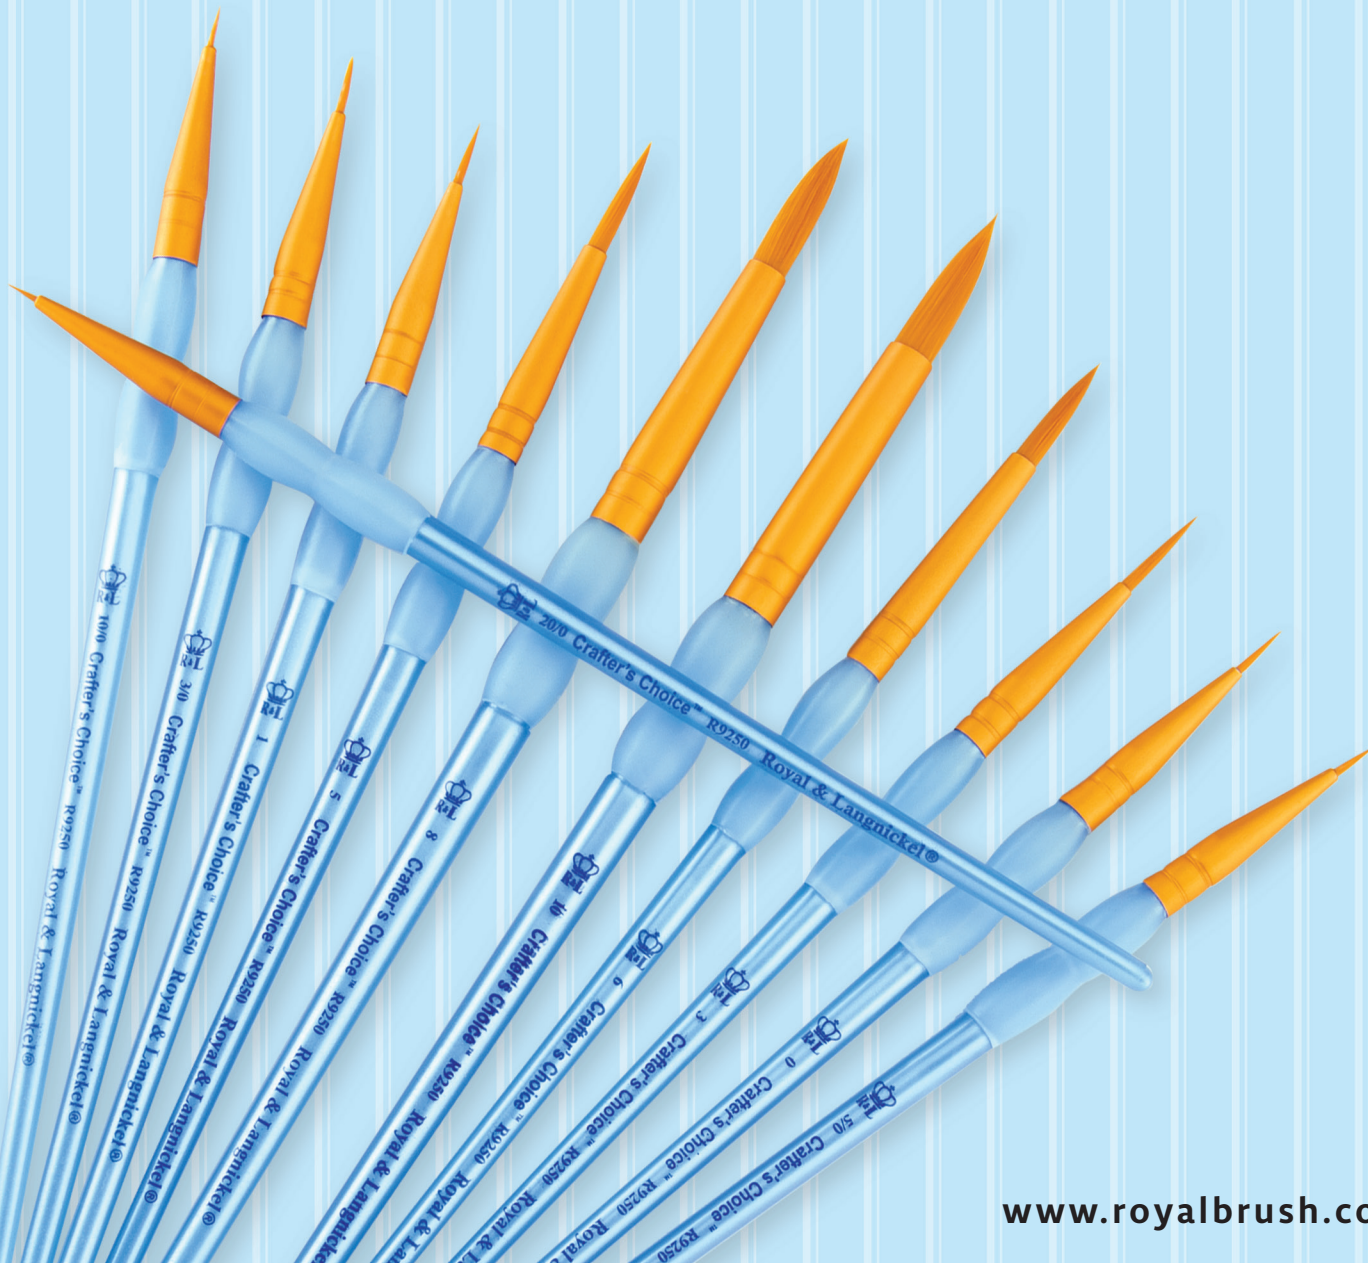

RCAN-8
Golden Taklon Flats
144 Piece | 090672 061928

Package Size
7.4 in x 3.25 in (187.3 mm x 82.6 mm)

BIG KIDS CHOICE™

BIG KIDS CHOICE™

NEW!

CRAFTER'S CHOICE™
CLASSROOM VALUE BRUSH SETS

Crafter's Choice™

A