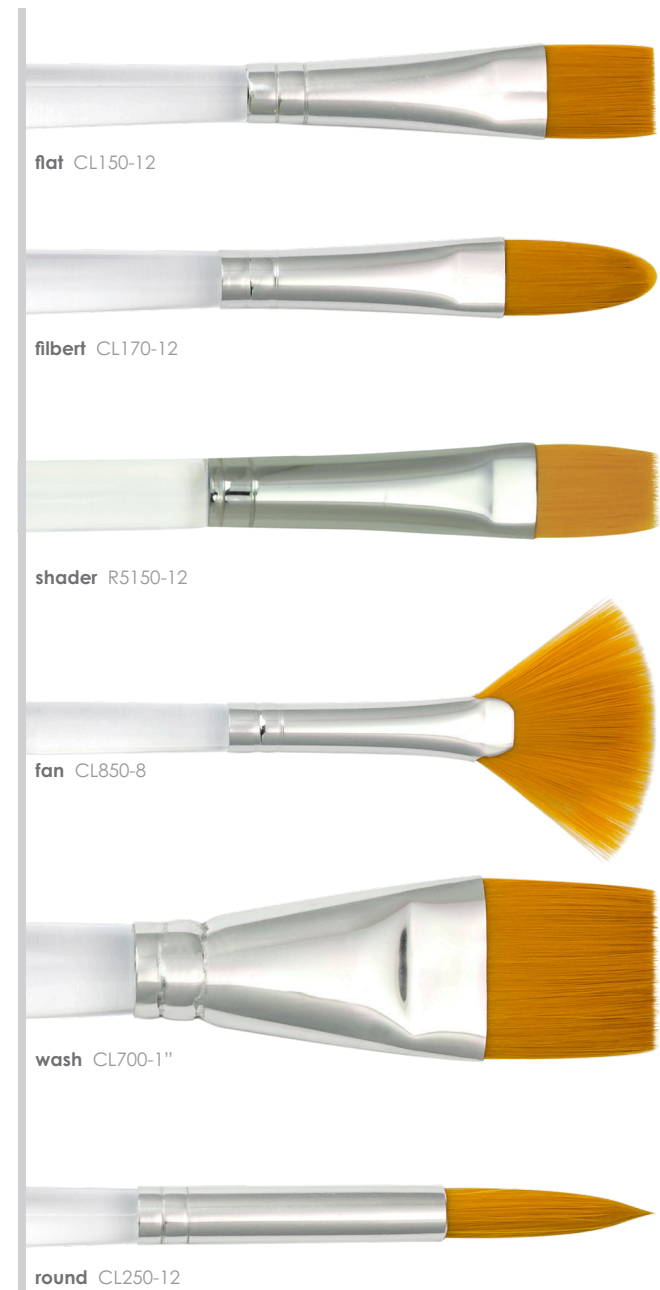

goat fan

series	upc
CL840-4	090672945549
CL840-6	090672945556
CL840-8	090672945563

SCHOLASTIC BRUSHES

SCHOLASTIC BRUSHES

CLEAR CHOICE BRUSHES

acrylic | watercolor | oil

NOT at actual size

Hair	Gold Taklon
Ferrule	Silver Aluminum Ferrule
Handle	Clear Acrylic
Length	Standard Handle