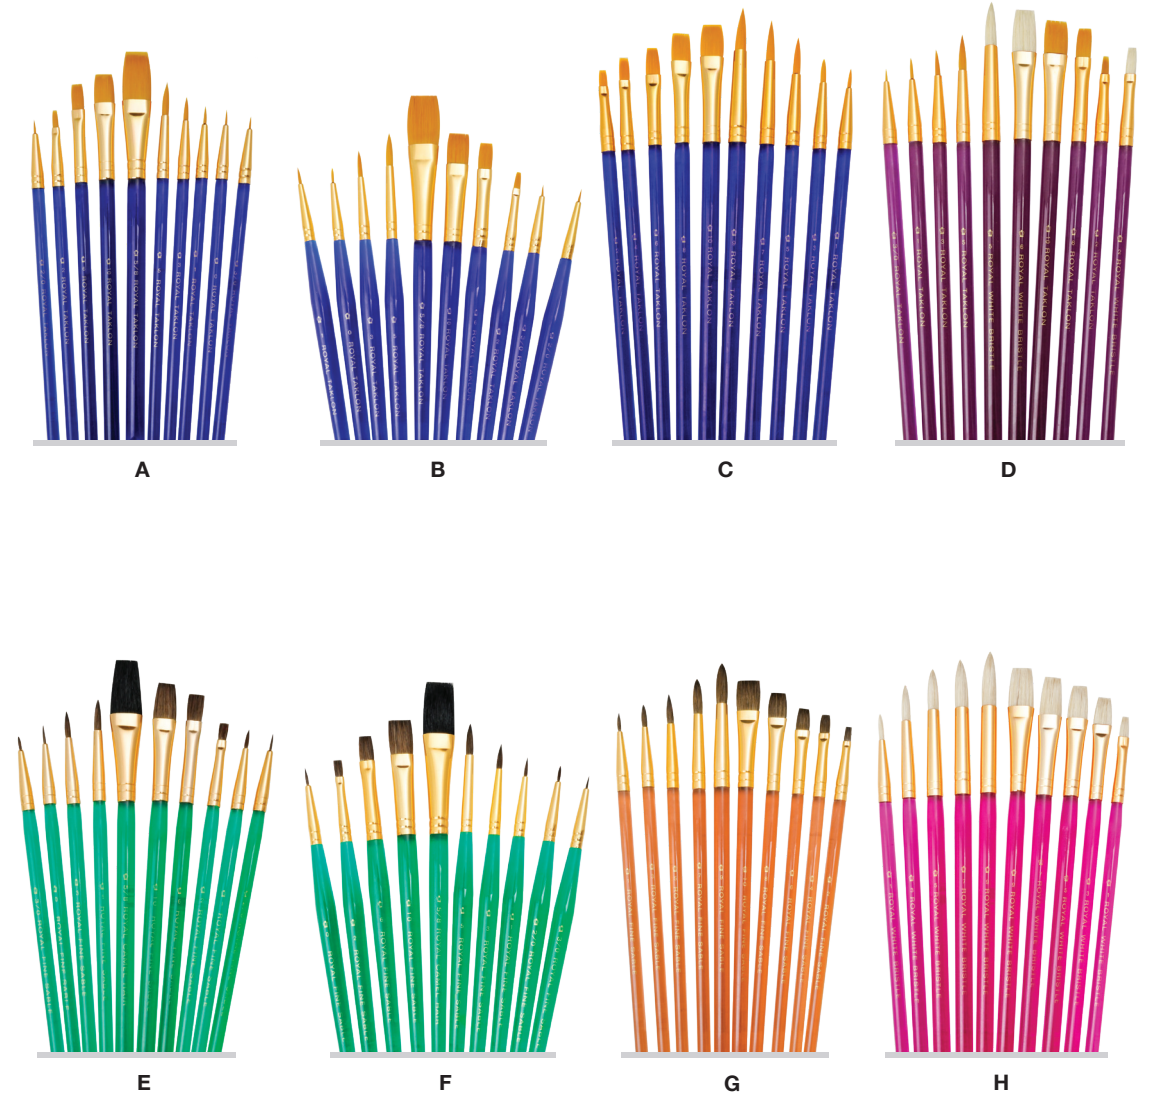

item #	series	item description	upc
A	SVP1	golden taklon - flat 5/8", detail rounds 3/0, 2/0, 0, pointed rounds 1, 3, 5, shaders 2, 6, 10	090672050205
B	SVP2	golden taklon - flat 5/8", detail rounds 3/0, 2/0, 0, pointed rounds 1, 3, 5, shaders 2, 6, 10	090672050212
C	SVP7	golden taklon - shaders 2, 4, 6, 8, 10, pointed rounds 1, 3, 5, 7, 9	090672050267
D	SVP8	white bristle/golden taklon - shaders 2, 4, 6, 8, 10, pointed rounds 1, 3, 5, 7, 9	090672050274
E	SVP3	sable/camel - flat 5/8", detail rounds 3/0, 2/0, 0, pointed rounds 1, 3, 5, shaders 2, 6, 10	090672050229
F	SVP4	sable/camel - flat 5/8", detail rounds 3/0, 2/0, 0, pointed rounds 1, 3, 5, shaders 2, 6, 10	090672050236
G	SVP6	sable - shaders 2, 4, 6, 8, 10, pointed rounds 1, 3, 5, 7, 9	090672050250
H	SVP5	white bristle - round 5, flats 2, 6, shaders 2, 6, 10, pointed rounds 3/0, 1, 3, 5	090672050243

SCHOLASTIC BRUSHES