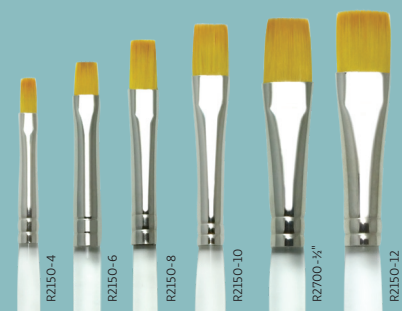

Aqualon™ Standard Handle
Open Stock (108 Brushes)
Assortment #ASAQUA36SH2

*The following brushes are included in the rack assortment.

Aqualon™ BRUSH SETS

RAQUA-5: 5pc brush set
upc: 090672004680

RAQUA-ROUND: 6pc round set
upc: 090672004697