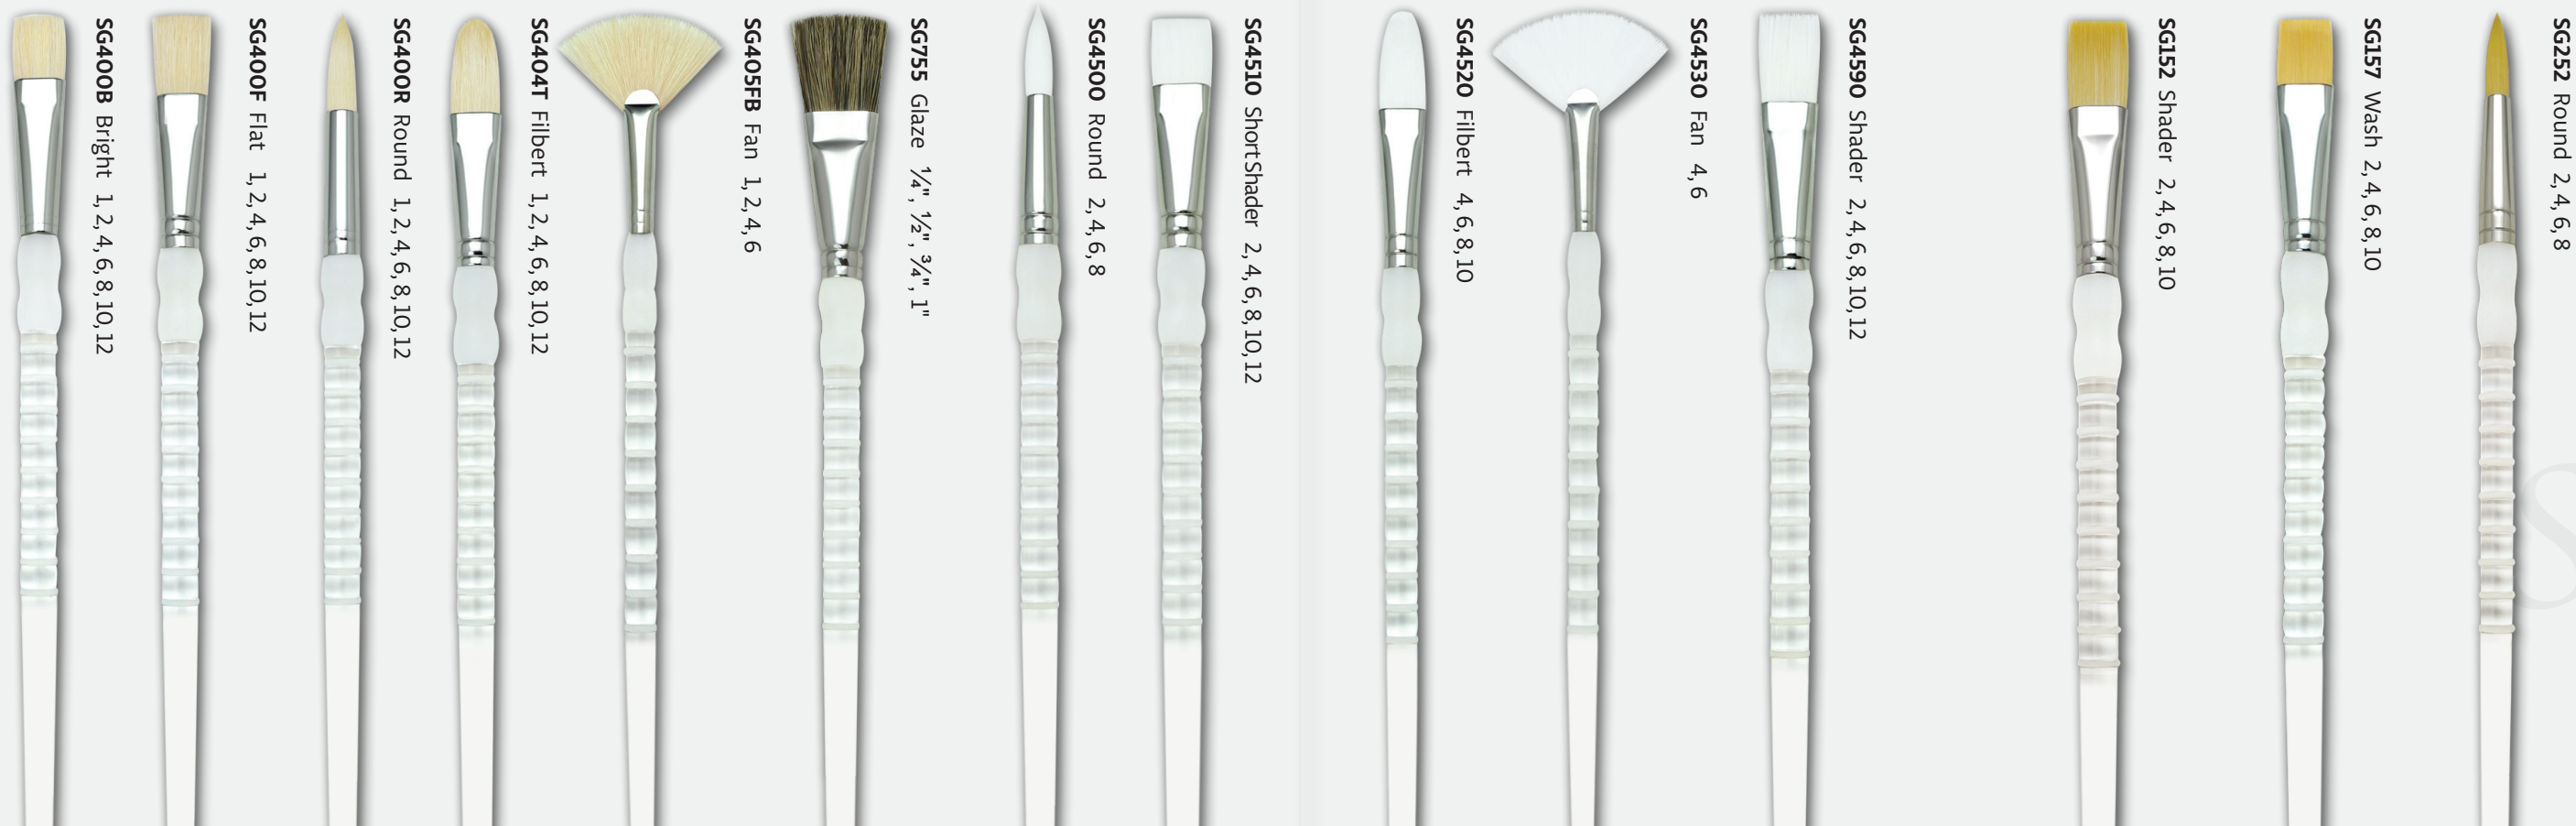

Soft-Grip™ ASSORTED HAIR

Soft-Grip™ Long Handle brushes are made with a blend of hair types. They include our popular, better quality gold taklon, slightly firmer white taklon and firm bristle, making it ideal for acrylic and oil colors from fluid to heavy bodied. Each brush has an acrylic handle with our patented no slip rubber grip for extra comfort while painting. The color-coded acrylic handles indicate the hair type and can soak in water for long periods without swelling or cracking.

ASSGL-RACK2 ASSGL-RACK1

Soft Grip™ Long Handle Assortment
Open Stock (108 Brushes)
Assortment #ASSGL

SG400B Bright 1, 2, 4, 6, 8, 10, 12

SG400F Flat 1, 2, 4, 6, 8, 10, 12

SG400R Round 1, 2, 4, 6, 8, 10, 12