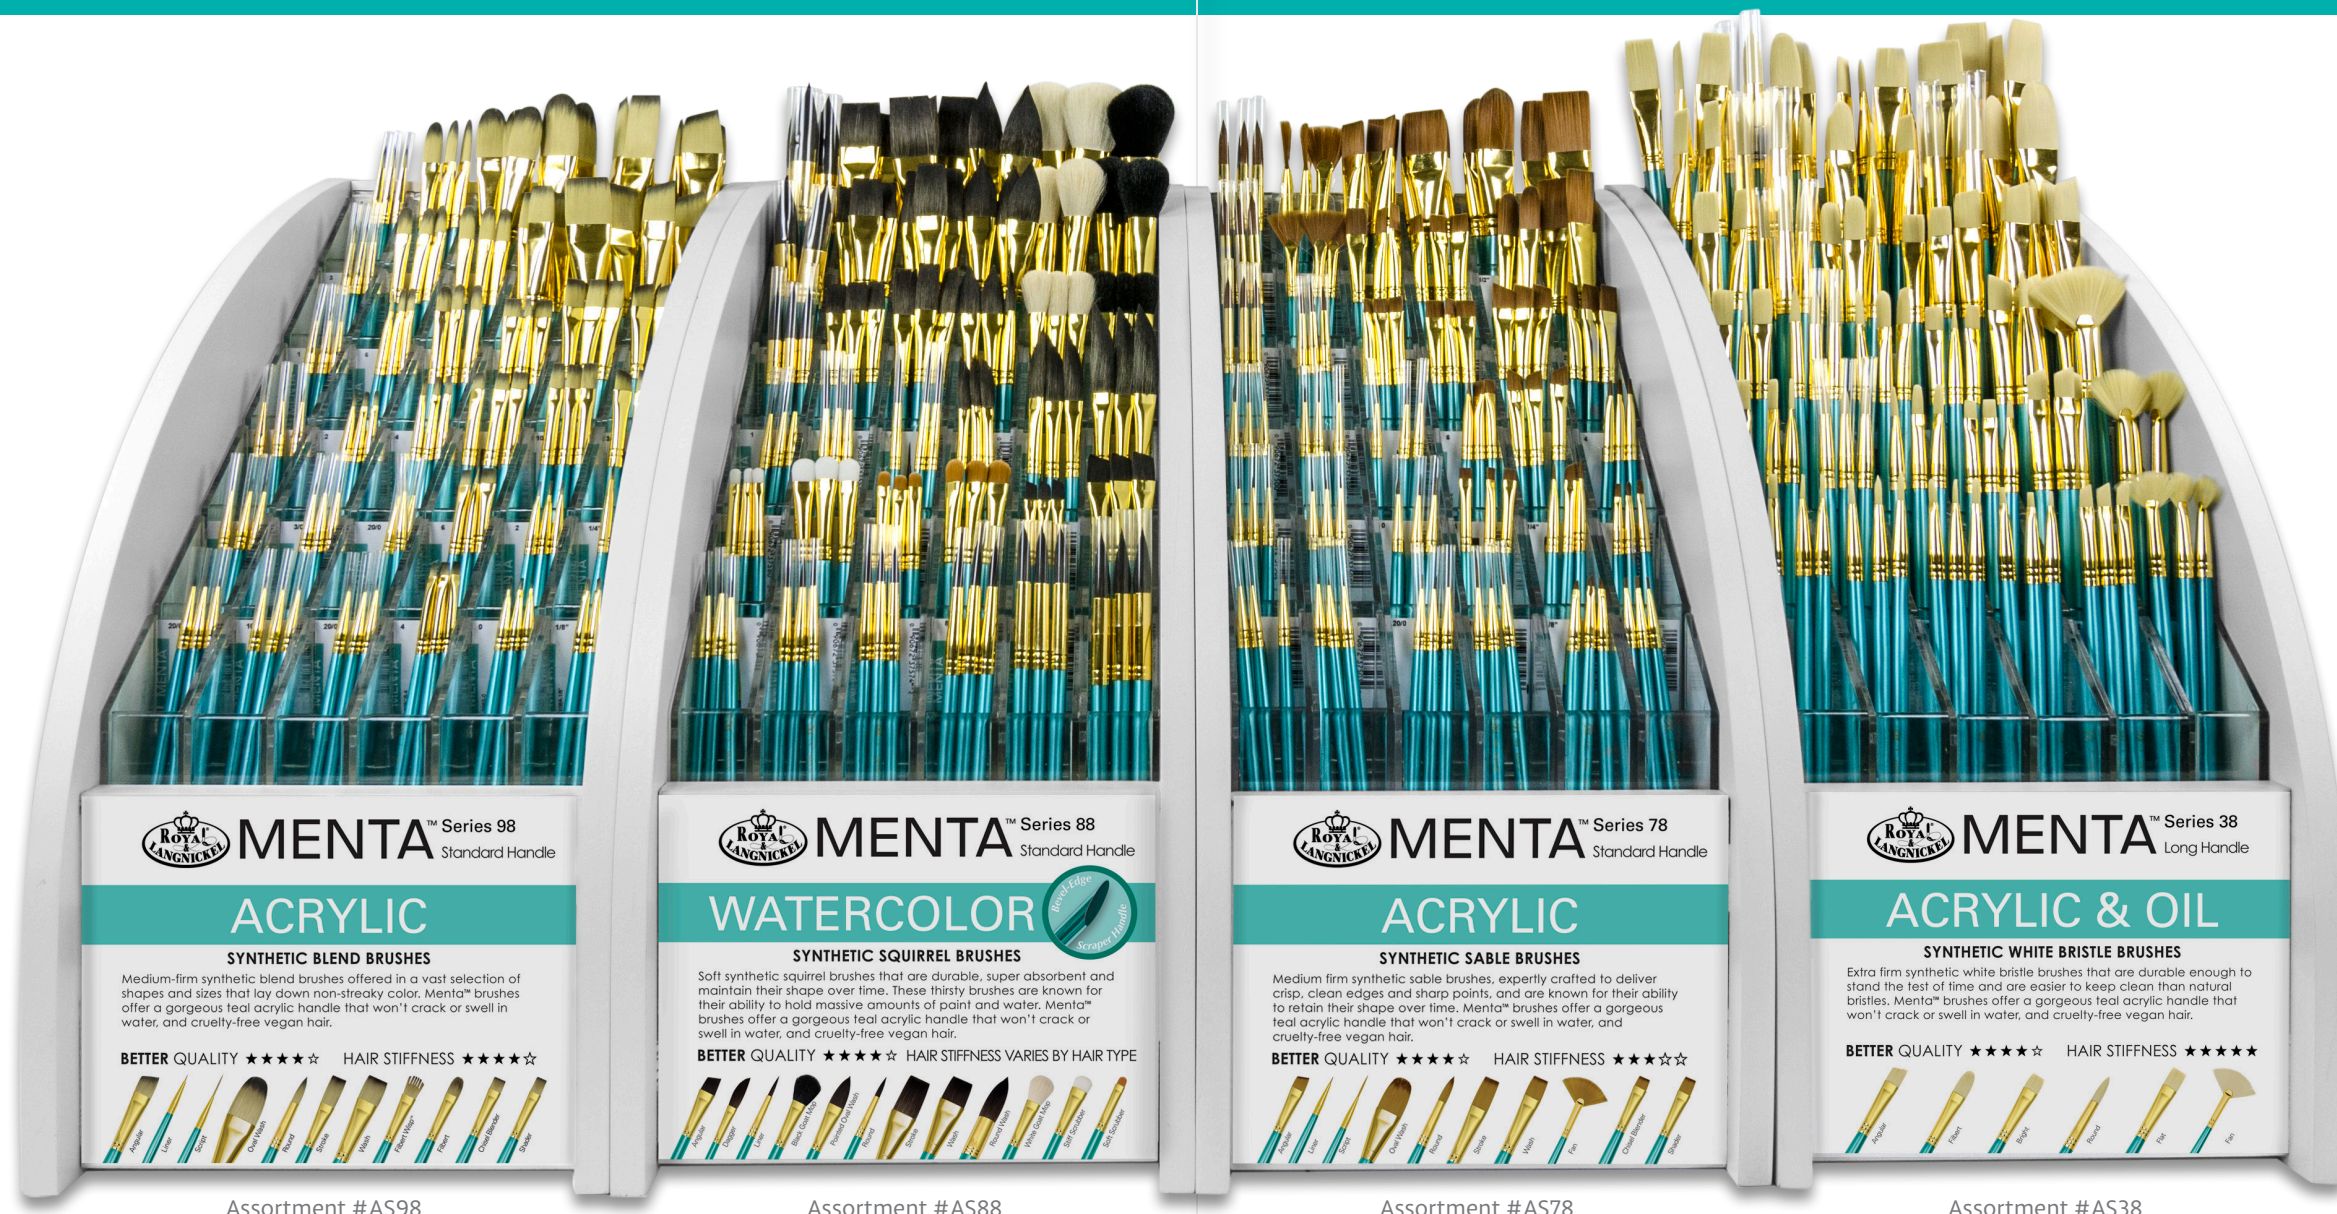

MENTA™

PREMIUM FINE ART BRUSH RACK ASSORTMENTS

MENTA™ Series 98
Standard Handle

ACRYLIC

SYNTHETIC BLEND BRUSHES

BETTER QUALITY ★★★★★ HAIR STIFFNESS ★★★★★

Assortment #AS98

MENTA™ Series 88
Standard Handle

WATERCOLOR

SYNTHETIC SQUIRREL BRUSHES

BETTER QUALITY ★★★★★ HAIR STIFFNESS VARIES BY HAIR TYPE

Assortment #AS88

MENTA™ Series 78
Standard Handle

ACRYLIC

SYNTHETIC SABLE BRUSHES

BETTER QUALITY ★★★★★ HAIR STIFFNESS ★★★★★

Assortment #AS78

MENTA™ Series 38
Long Handle

ACRYLIC & OIL

SYNTHETIC WHITE BRISTLE BRUSHES

BETTER QUALITY ★★★★★ HAIR STIFFNESS ★★★★★

Assortment #AS38