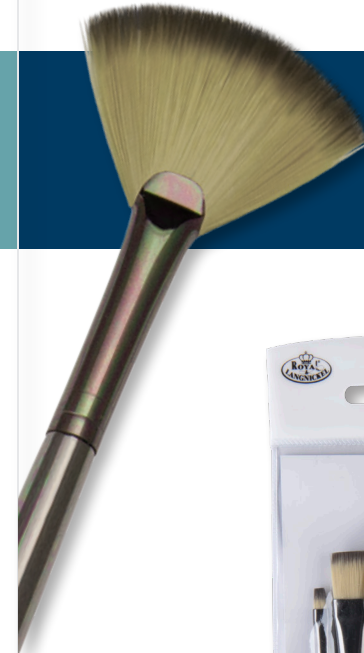

zen™ 53 Series BRUSH SETS