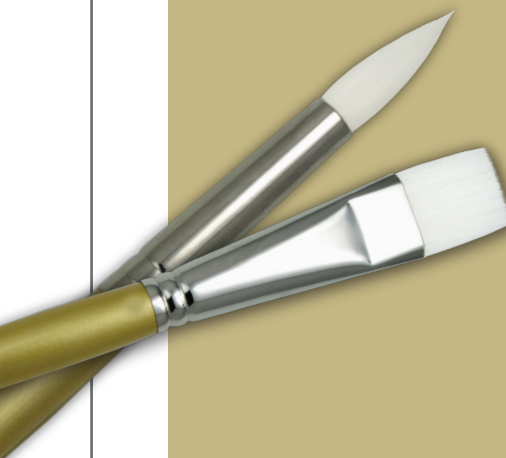

SNOWWHITE

SNOWWHITE™

Snowwhite™ brushes are made with a thicker diameter white taklon blend. They are designed to work like traditional premium white bristle brushes, but offer sharper edges, finer points, better snap, and more precision. These filaments release color smoothly, especially in acrylic and oil painting techniques.