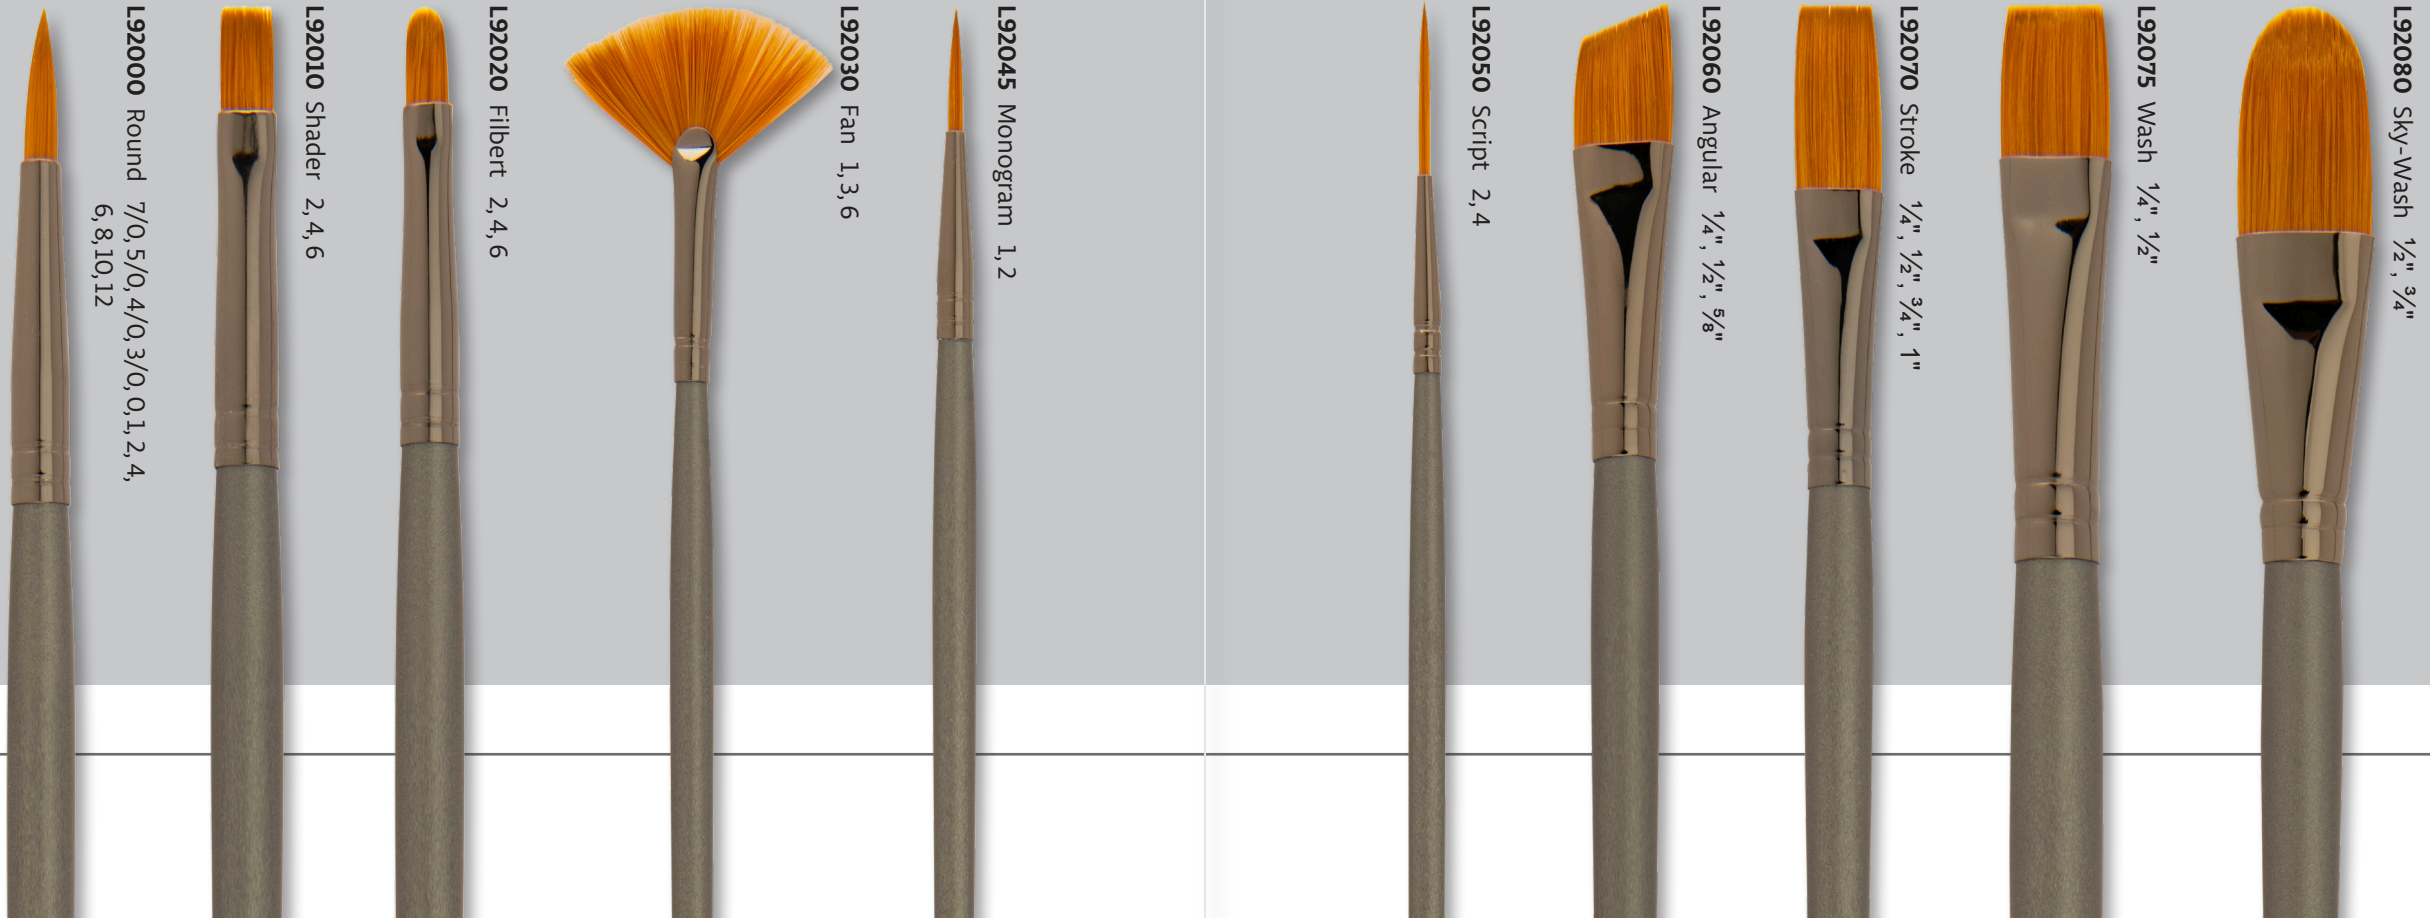

BOLDstrokes & crisp edges!

BEST QUALITY	★★★★★
HAIR STIFFNESS	★★★☆☆
WATERCOLOR	★★★★☆
ACRYLIC	★★★★★
OIL	★★★☆☆

STANDARD HANDLE

L93805-1"
UPC: 090672403629

L93805-1-½"
UPC: 090672403636

L93805-2"
UPC: 090672403643

PRESTIGE™

Prestige™ brushes retain their original integrity – even after perpetual use! Fine points, sharp edges & smooth brushwork is accomplished by the expertly crafted synthetic filaments that are carefully set into a seamless nickel ferrule. Each brush shape has been executed to the highest set of traditional standards for the artists of today!

- Kiln-dried standard hardwood handles
- Best quality, seamless nickel-plated brass ferrules are glued and crimped to handles
- 36 sizes comprised of 10 styles

Prestige™ Standard Handle
Open Stock (36 Brushes)
Assortment #AS9200-36

L92075 Wash 1/4", 1/2"

L92080 Sky-Wash 1/2", 3/4"

BEST QUALITY	★★★★★
HAIR STIFFNESS	★★★★☆
WATERCOLOR	★★★★☆
ACRYLIC	★★★★★
OIL	★★★☆☆

PRESTIGE™

BEST QUALITY LARGE AREA ARTIST BRUSHES

Royal & Langnickel Prestige™ Series. Expertly crafted synthetic filaments designed to retain original integrity. These large area brushes lay optimum amounts of color with ease and precision while retaining their shape with sharp points and crisp edges. The 1", 1 ½" and 2" sizes were specially designed for a variety of large area painting techniques.