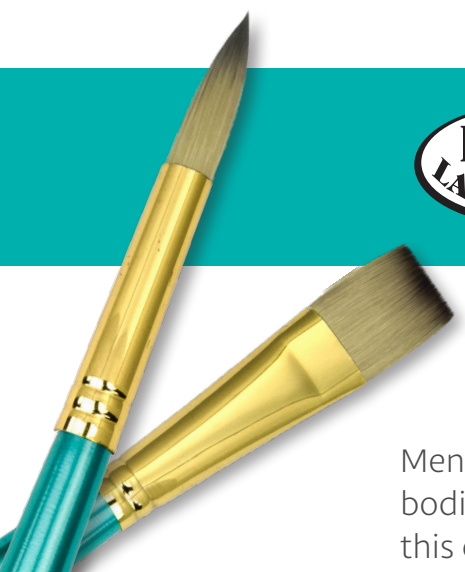

WATERCOLOR

- Standard length pearlescent acrylic teal handles with beveled edge
- Durable, seamless gold-plated brass ferrules, glued and crimped to handles
- 36 sizes comprised of 12 styles

All brushes listed are included in the rack assortment

MENTA™ 98 Series

Menta™ 98 Series brushes consist of medium stiffness synthetic filaments that are perfect for use with medium bodied acrylics. This series offers a vast selection of ideal shapes and sizes for the acrylic artist. Each brush in this collection features a gorgeous teal colored acrylic handle that won't crack or swell in water.

Menta™ 98 Series Standard Handle Open Stock (108 Brushes) Assortment #AS98

ACRYLIC

- Standard length pearlescent acrylic teal handles
- Durable, seamless gold-plated brass ferrules, glued and crimped to handles
- 36 sizes comprised of 11 styles