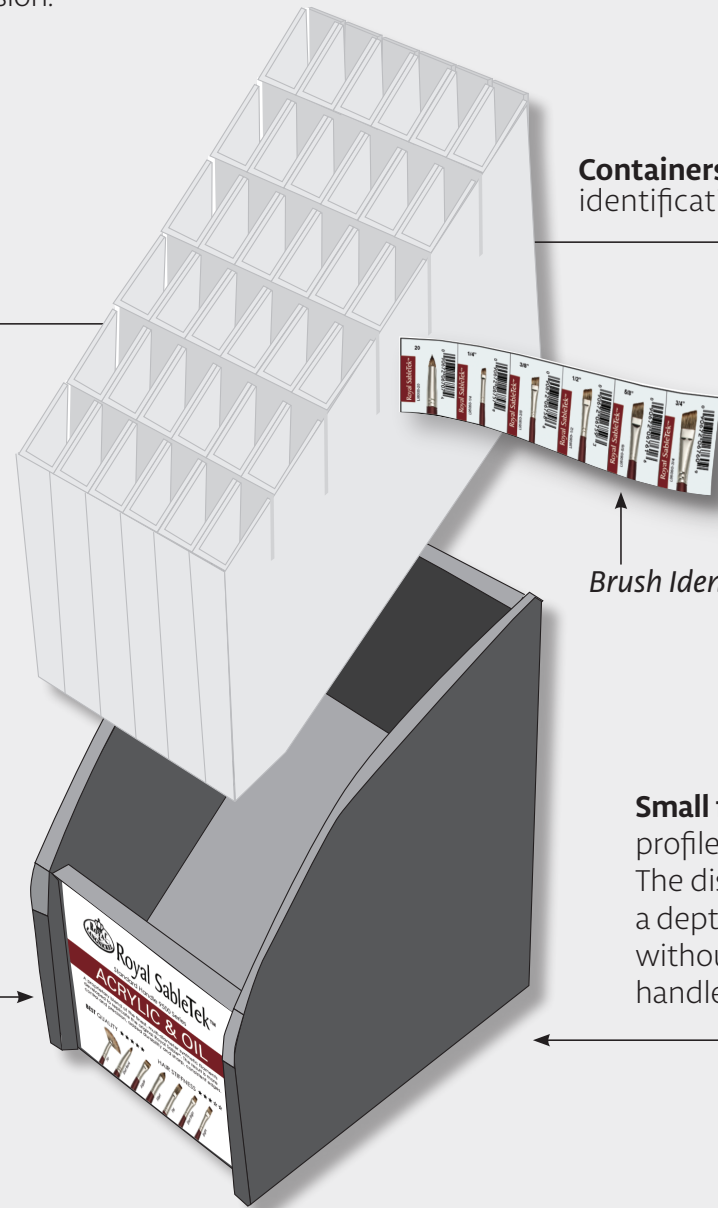

RACK COMPONENTS

Royal & Langnickel's unique brush rack opens up a world of possibilities. The same brush rack can be used with any of our premium brush collections. Simplicity is key. The rack caters to the customer with a combination of neat and organized products and simple, direct language enabling them to view the display without confusion.

Easy set-up:

Royal & Langnickel's very sturdy brush rack comes fully assembled, with adjustable clear containers for long and short brushes.

Clear Acrylic Adjustable Containers

Containers have slots which allow brush identification strips to slide behind the brushes.

Brush Identification Strip

Small footprint: The rack has a small profile making it easy to place on shelves. The display measures only 9.75" wide, has a depth of less than 13" and is 19" high without brushes. Height will vary due to handle lengths of brushes.

Header Card

Size/Brush shape system

makes it easy for team members to accurately place brushes in the correct location.

Product photos enable customer to find the correct brush and for identification when restocking rack by team member.

BRUSH IDENTIFICATION CARD

UPC codes for easy scanning by team members for quick re-ordering.