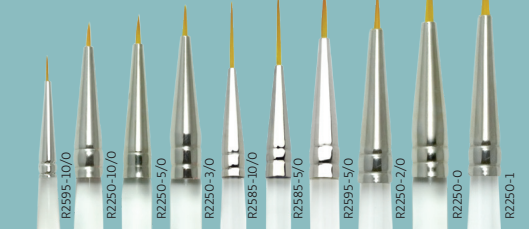

RAQUA-DETAIL: 10pc detail set
upc: 090672004727