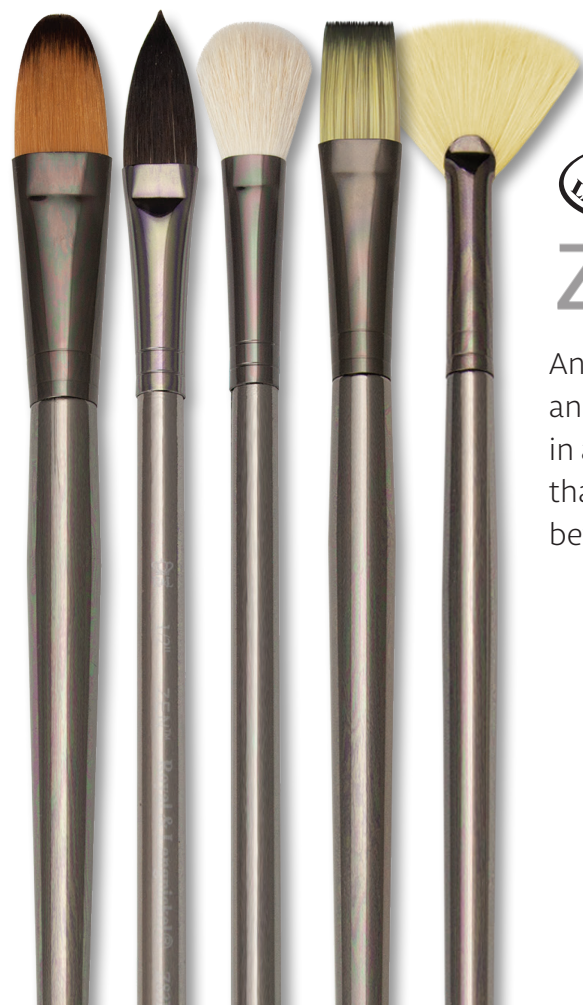

ROYAL & LANGNICKEL

PREMIUM FINE ART BRUSH RACK ASSORTMENTS

zen™

An attractive collection of sleek and modern brushes available in a wide range of media types that strike the perfect balance between quality and style.