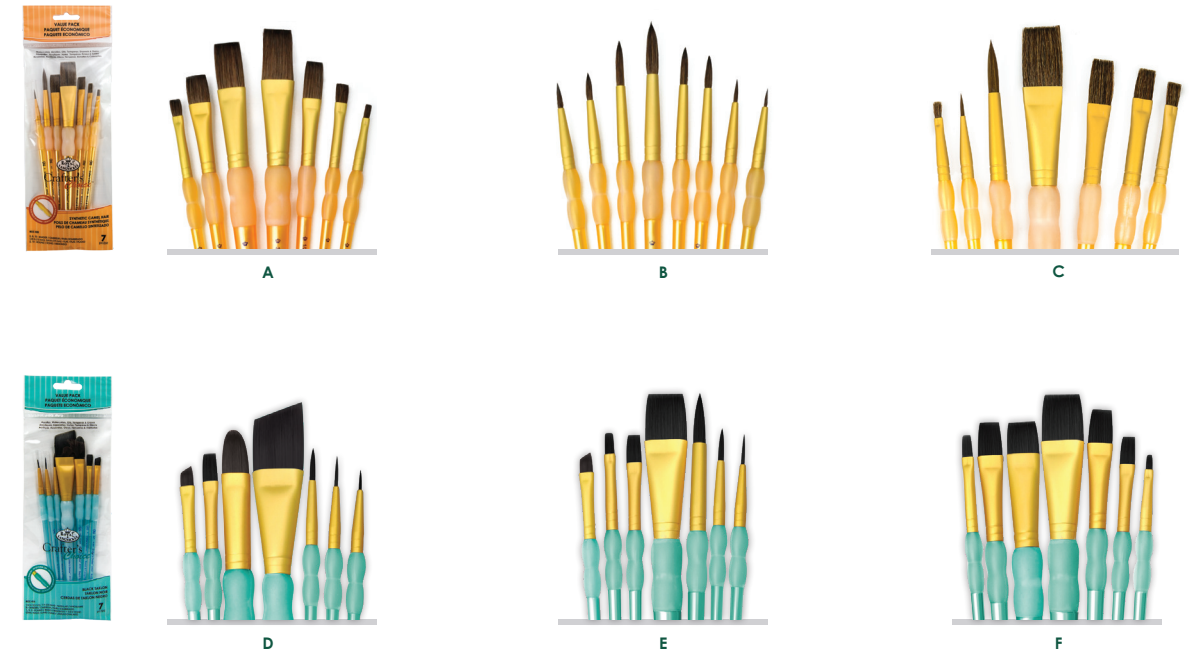

CRAFTER'S CHOICE™ VALUE BRUSH SETS

item #	series	item description	upc
A	RCC-403	synthetic camel hair shaders R9126-2, 6, 8, 12, rounds R9725-1/2", 5/8", 3/4"	090672061515
B	RCC-412	synthetic camel hair rounds R9625-3/0, 2, 3, 4, 5, 6, 8, 10	090672061522
C	RCC-420	synthetic camel hair rounds R9625-2, 10, flats R9725-1/2", 3/4", shaders R9126-2, 8, 10	090672373922
D	RCC-416	black taklon angulars R9167-1/4", 1", shader R9157-8, rounds R9257-1, 3, 5, oval wash R9957-1/2"	090672364678
E	RCC-417	black taklon angulars R9167-1/4", shaders R9157-4, 8, rounds R9257-3, 5, 10, wash R9707-3/4"	090672364685
F	RCC-418	black taklon shaders R9157-2, 6, 8, 12, washes R9707-1/2", 5/8", 3/4"	090672364692

VALUE BRUSH SETS

CRAFTER'S CHOICE™