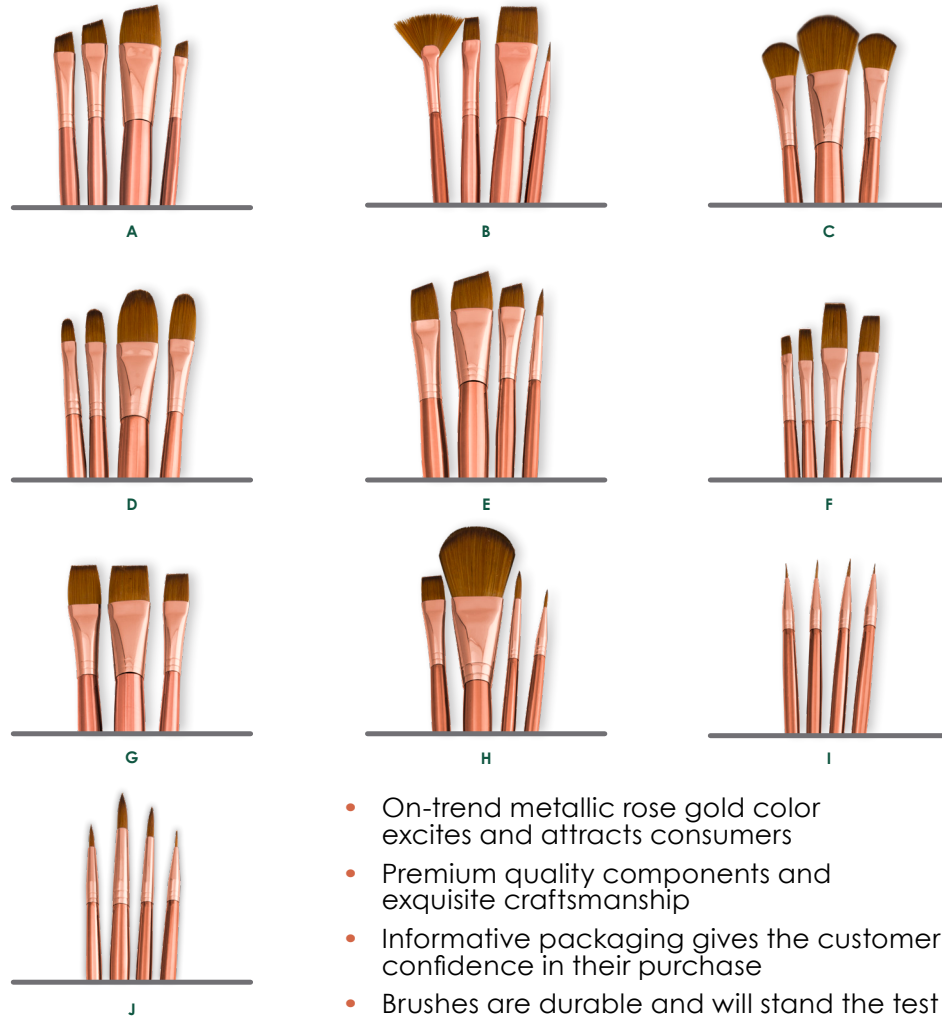

CRAFTER'S CHOICE™ FOAM BRUSHES

Royal & Langnickel's smooth finish foam brushes are ideal for all interior and exterior painting and finishing needs.

*Brushes NOT shown at actual size

Hair	Reticulated Foam
Ferrule	N/A
Handle	Kiln-Dried Hardwood
Length	Varies

series	upc
RFOMW-1"	090672006134
RFOMW-2"	090672006141
RFOMW-3"	090672006158
RFOMW-4"	090672006165

A

B

C

D

item #	series	description	upc
A	RFOMW-2" SET	3 pc wooden handle foam brush set 2"	090672215079
B	RFOMW-3" SET	2 pc wooden handle foam brush set 3"	090672215093
C	RFOMW-3 PACK	3 pc wooden handle foam brush set 1", 2", 3"	090672006202
D	RFOMW-4 PACK	4 pc wooden handle foam brush set 1"	090672006219

CRAFTER'S CHOICE™ FOAM BRUSHES

E

F

G

H

I

item #	series	description	upc
E	RFOMW-10 PACK	10 pack 3" foam brushes	090672335524
F	RFOMW-12 PACK	12 pack 2" foam brushes	090672335531
G	RFOMW-15 PACK	15 pack assorted foam brushes	090672335517
H	RFOMW-20 PACK	20 pack 1" foam brushes	090672159090
I	RFOMW-25 PACK	25 pack assorted foam brushes	090672073754

*NOT shown at actual size

- On-trend metallic rose gold color excites and attracts consumers
- Premium quality components and exquisite craftsmanship
- Informative packaging gives the customer confidence in their purchase
- Brushes are durable and will stand the test of time