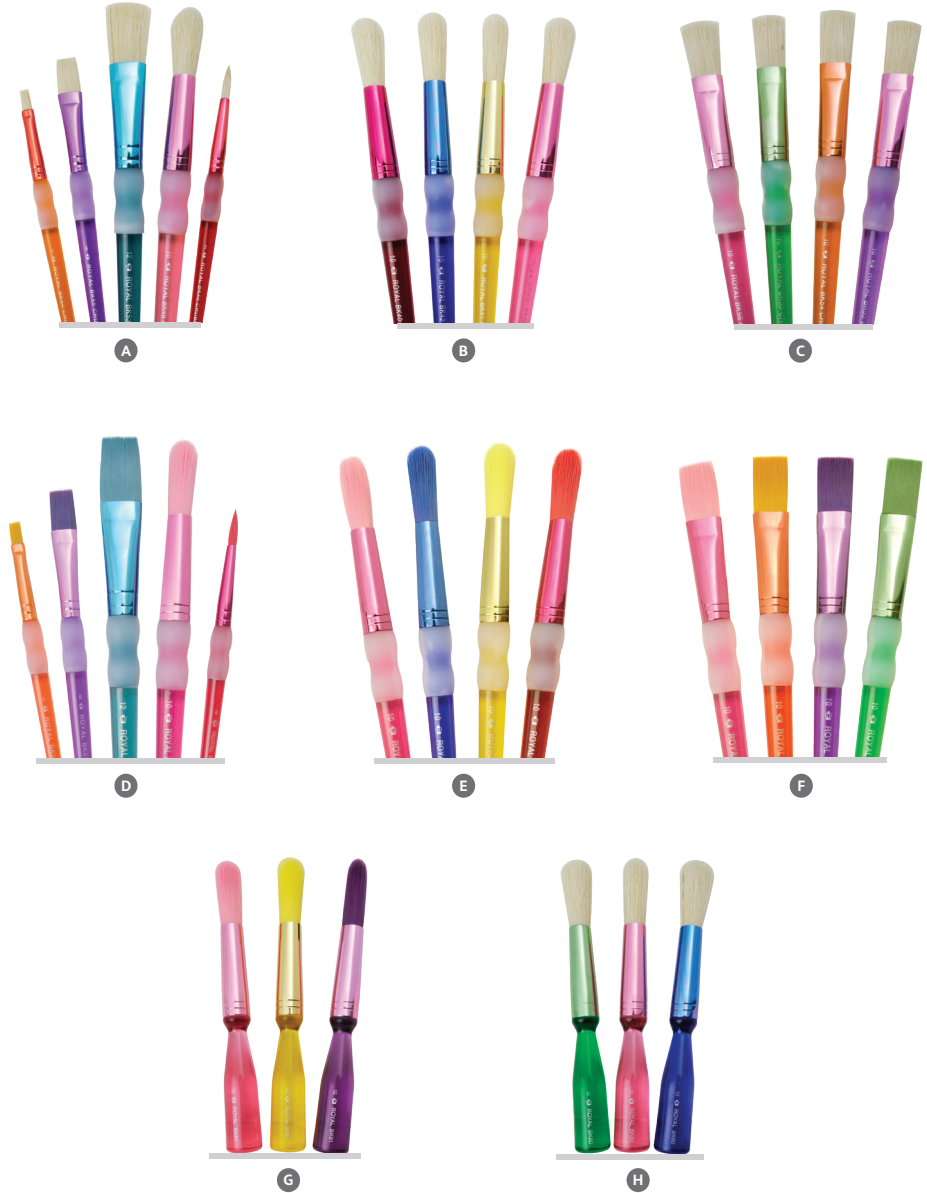

# Brush Sets

## Big Kid's Choice™ Brush Sets

KIDS ★★★★★

acrylic|watercolor

\*Brushes NOT shown at actual size

item #	series	item description	upc
A	BK672	5pc bristle chubby round and flat brush set	090672060860
B	BK673	4pc bristle chubby round brush set - round BK40-red, BK41-yellow, BK41-blue, BK46-pink	090672060877
C	BK674	4pc bristle chubby flat brush set - flat BK53-green, BK54-orange, BK55-purple, BK56-pink	090672060884
D	BK687	5pc nylon chubby round and flat set - round BK30-red, BK31-pink, flat BK20-blue, BK21-orange, BK22-purple	090672061010
E	BK688	4pc nylon chubby round brush set - round BK30-red, BK31-pink, BK32-yellow, BK33-blue	090672061027
F	BK689	4pc nylon chubby flat brush set - flat BK20-green, BK21-orange, BK22-purple, BK23-pink	090672061034
G	BK690	3pc nylon big kids dippers brush set - BK81-10, 10, 10	090672061041
H	BK691	3pc bristle big kids dippers brush set - BK80-10, 10, 10	090672061058