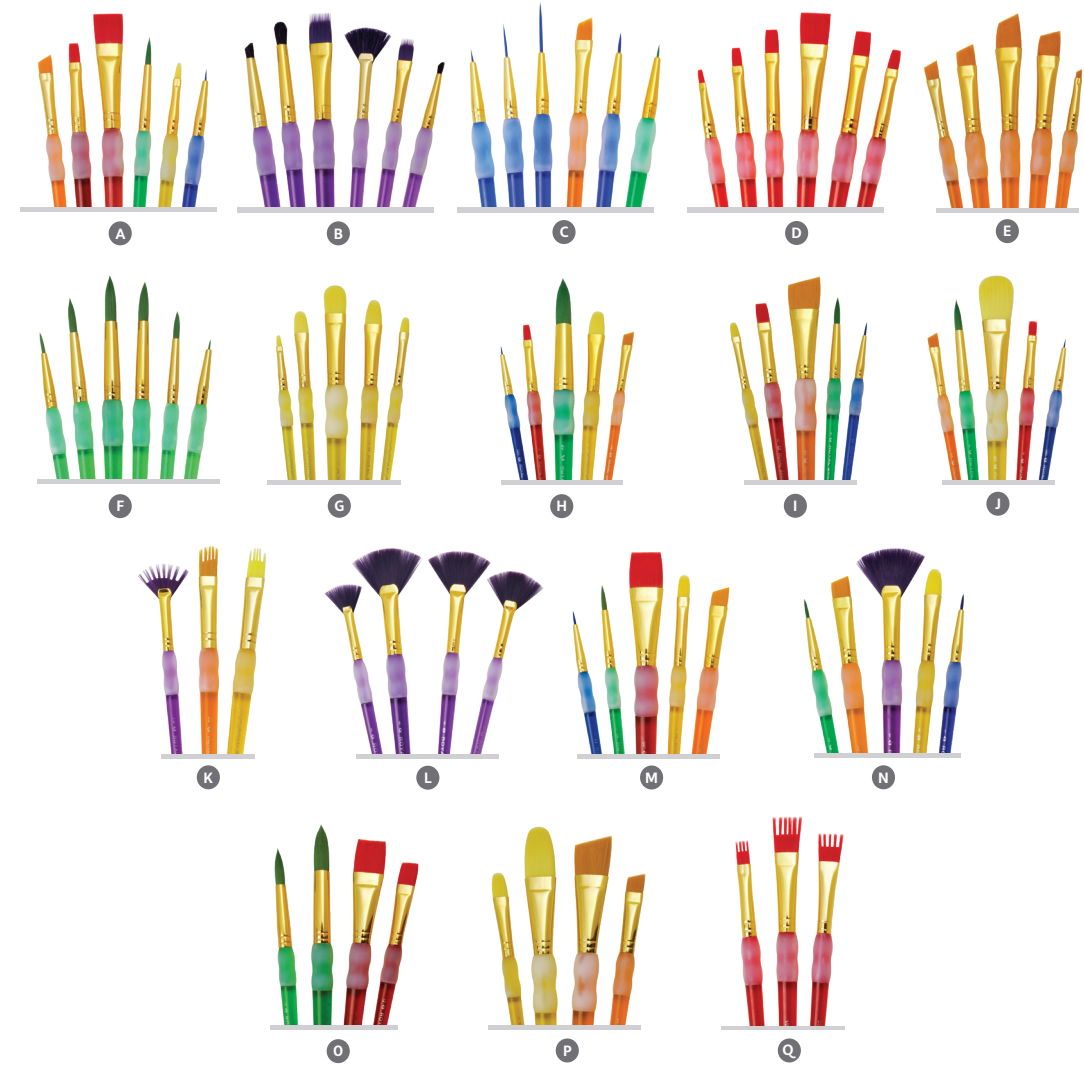

Brush Sets

Big Kid's Choice™ Toddler Chubby Brushes

KIDS ★★★★★

acrylic|watercolor

*Brushes NOT shown at actual size

item #	series	item description	upc
A	BK601	6pc beginner set - shader BK63-6, liner BK60-10/0, angular BK65-¼", round BK62-4, filbert BK66-2, glaze BK64-5/8"	090672011251
B	BK602	6pc texture set - pouncer BK69-1, 3, 5, fan BK68-2/0, comb BK67-¼", ½"	090672011268
C	BK603	6pc detail set - angular BK65-¼", round BK62-10/0, liner BK60-10/0,1, script BK61-10/0,1	090672011275
D	BK604	6pc deluxe set - shader BK63-2, 4, 6, 8, 10, glaze BK64-5/8"	090672011282
E	BK605	6pc deluxe set - angular BK65-1/8", ¼", 3/8", ½", 5/8"	090672011299
F	BK606	6pc deluxe set - round BK62-10/0, 2, 4, 6, 8, 10	090672011305
G	BK675	5pc filbert variety set - BK66-2, 4, 8, 10, 12	090672060891
H	BK676	5pc variety set - filbert bk66-4, liner BK60-1, round BK62-6, shader BK63-10, angular BK62-¼, 10/0, ¼", 6, 10, 20	090672060907
I	BK677	5pc variety set - filbert BK660-4, shader BK630-10, angular BK65-¾", round BK62-6, liner BK60-1	090672060914
J	BK678	5pc variety set - angular BK65-¾", round BK62-8, filbert BK74-¾", shader BK63-4, liner 10/0	090672060921
K	BK680	3pc wisp variety set - fan wisp BK72-¼", angular BK70-3/8", filbert BK71-1/8"	090672060945
L	BK681	4pc fan set - BK-680 fan 2, 8, 6, 4	090672060952
M	BK682	5pc variety set - liner BK60-1, round BK62-4, shader BK64-¼", filbert BK66-6, angular BK65-3/8"	090672060969
N	BK683	5pc variety set - round BK62-2, angular BK650 3/8", fan BK69-8, filbert BK66-8, liner BK60-1	090672060976
O	BK684	4pc round and flat set - round BK62-10, 16, flat BK64-¼", BK63-12	090672060983
P	BK692	4pc variety set - filbert BK66-8, oval BK74-¼", angular BK65-¼", 3/8"	090672061065
Q	BK693	3pc wisp brushset - BK71-1/4", 1/2", 3/8"	090672061072