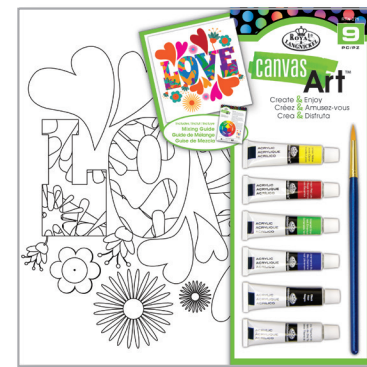

RTN-271
Canvas Art™ Painting Art Set

090672 381408
Contains: 6 - 5ml acrylic paints, 1 brush, 1 pre-printed canvas, 1 reference sheet