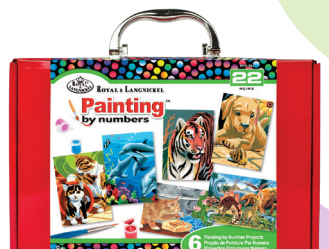

Contains: 12-3ml
paint pots, 1 brush,
6 pre-printed boards,
3 double-sided final
artworks, 1 instructions

RTN-205
Mini Engraving Art™
Box Set
090672 358875