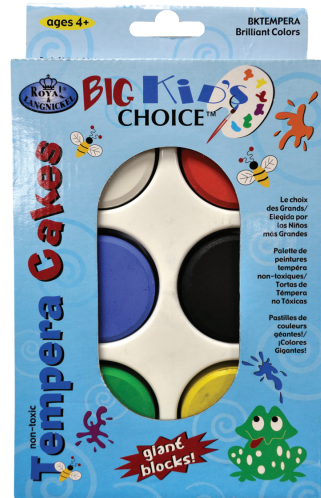

Big Kid's Choice™ Accessories

Package Size
9 in x 2.5 in x .5 (228.6 mm x 63.5 mm x 12.7 mm)

Package Size
8.75 in x 5 in x .75 (222.25 mm x 127 mm x 19.05 mm)

Package Size
8.5 in x 5 in x .75 (216 mm x 127 mm x 19.05 mm)

Package Size
8.5 in x 4.25 in x .75 (216 mm x 108 mm x 19.05 mm)

Package Size
7 in x 4 in x .75 (177.8 mm x 101.6 mm x 19.05 mm)

Package Size
10 in x 5 in x 1.5 (254 mm x 127 mm x 38.1 mm)

item #	series	item description	upc
A	BKFLO-200	3pc aqua-flo brush set - small, medium, large	090672206800
B	BKFLO-12LG	12pc aqua-flo brush set - large	090672226990
C	BKTEMPERA	6pc tempera cakes	090672217134
D	BK320	paint palette-butterfly	090672068835
E	BK321	paint palette-bubbles	090672069047
F	BK322	paint palette-apple	090672069054
G	RSQ060	squeeze & flo flat 1/4"	090672000606

Package Size
10.5 in x 6.25 in x 1.25 (266.7 mm x 158.75 mm x 31.75 mm)

Economy Chubby Brushes and Economy Brush Sets

KIDS ★★★★★  
acrylic|watercolor

Hair	Hog Bristle
Ferrule	Silver Aluminum Ferrule
Handle	Kiln-Dried Hardwood
Length	Short Handle