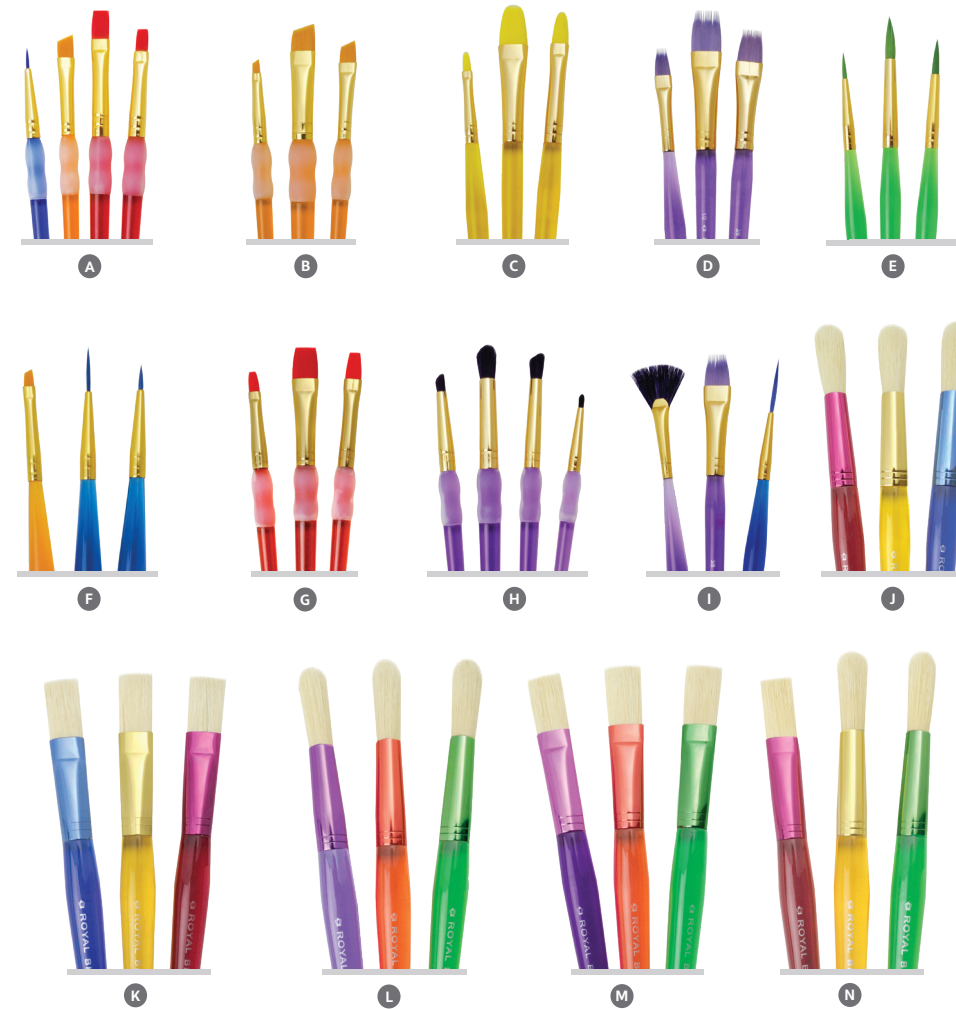

★★★★★  
\*These paint brushes are great for a child -- or an adult. They clean up nice and the different colors make them fun to use. They are also easy to hold.\*

\*The following brushes are included in the rack assortment.

**Big Kid's Choice™  
Toddler Chubby Brushes**  
KIDS ★★★★★☆  
acrylic|watercolor

These brightly-colored brushes are easy for little hands to hold and use because they come with shorter, thick acrylic handles. Available in flats and rounds, these brushes come in handy for many painting projects.

\*Brushes shown at actual size

Hair	Hog Bristle
Ferrule	Multi-Color Anodized Aluminum Ferrule
Handle	Acrylic
Length	Short Handle

round ↻

series	upc
BK40	090672011503
BK41	090672011510
BK42	090672011527
BK43	090672011534
BK44	090672011541
BK45	090672011558

flat ↻

series	upc
BK50	090672011565
BK51	090672011572
BK52	090672011589
BK53	090672011602
BK54	090672011619
BK55	090672011626

**Big Kid's Choice™ Brush Sets**  
KIDS ★★★★★☆  
acrylic|watercolor

\*Brushes NOT shown at actual size