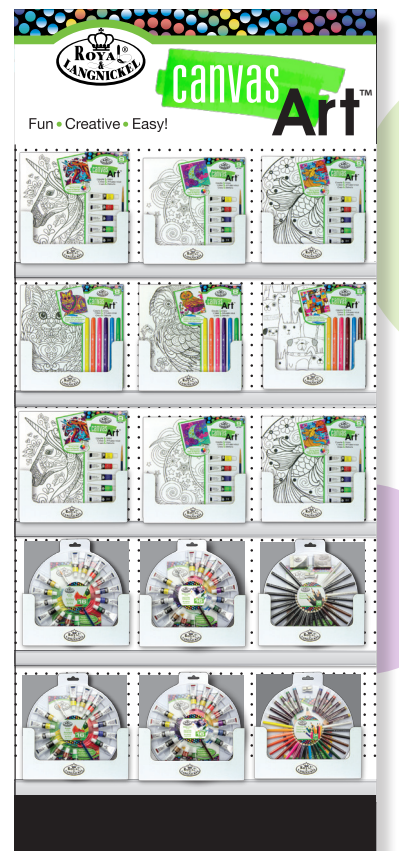

# Everything for the Creative Artist!

8 ft. x 72" Display

4 ft. x 72" Display

2 ft. x 72" Display

2 ft. x 72" Display

Big Kid's Choice™ brushes were specially designed for kids! The shorter, thicker acrylic handles come with a no-slip rubber grip making them easy for small hands to hold.

These synthetic brushes come in a rainbow of bright colors, carefully dyed to match the handles.

- Brushes are designed for smaller hands and feature a no-slip rubber grip for added comfort while painting
- Synthetic hair is carefully dyed to match the handles, color coded by brush shape
- 36 sizes comprised of 11 styles

Big Kid's Choice™ Short No Slip Rubber Grip Handle, Open Stock (216 Brushes) ASBK36-3 / ASBK36-6

BETTER QUALITY ★★★★★

WATERCOLOR ★★★★★

ACRYLIC ★★★★★

OIL ★★★★★

Our brush racks have a small footprint, making it convenient to place on shelves, even in tight spaces!