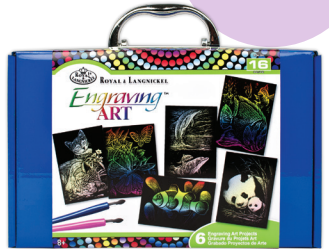

Contains: 2 engraving
tools, 1 sponge,
6 pre-printed boards,
6 practice boards,
1 instructions