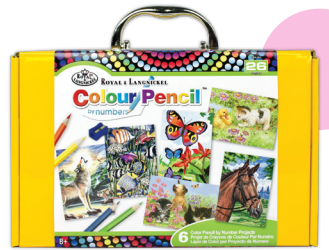

RTN-202
Mini Paint by Number™
Box Set
090672 358844