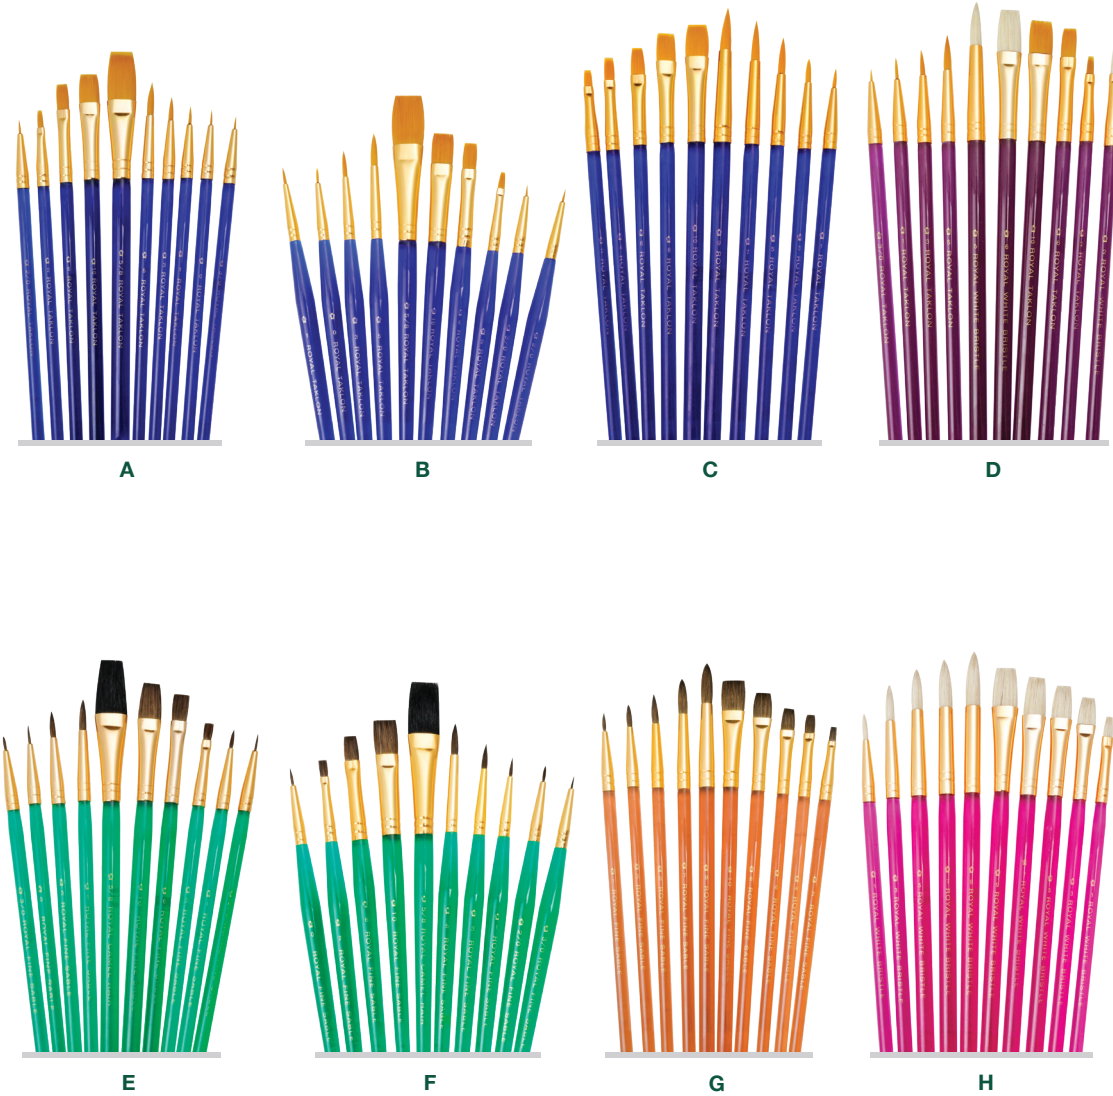

item #	series	item description	upc
A	SVP1	golden taklon - flat 5/8", detail rounds 3/0, 2/0, 0, pointed rounds 1, 3, 5, shaders 2, 6, 10	090672050205
B	SVP2	golden taklon - flat 5/8", detail rounds 3/0, 2/0, 0, pointed rounds 1, 3, 5, shaders 2, 6, 10	090672050212
C	SVP7	golden taklon - shaders 2, 4, 6, 8, 10, pointed rounds 1, 3, 5, 7, 9	090672050267
D	SVP8	white bristle/golden taklon - shaders 2, 4, 6, 8, 10, pointed rounds 1, 3, 5, 7, 9	090672050274
E	SVP3	sable/camel - flat 5/8", detail rounds 3/0, 2/0, 0, pointed rounds 1, 3, 5, shaders 2, 6, 10	090672050229
F	SVP4	sable/camel - flat 5/8", detail rounds 3/0, 2/0, 0, pointed rounds 1, 3, 5, shaders 2, 6, 10	090672050236
G	SVP6	sable - shaders 2, 4, 6, 8, 10, pointed rounds 1, 3, 5, 7, 9	090672050250
H	SVP5	white bristle - round 5, flats 2, 6, shaders 2, 6, 10, pointed rounds 3/0, 1, 3, 5	090672050243