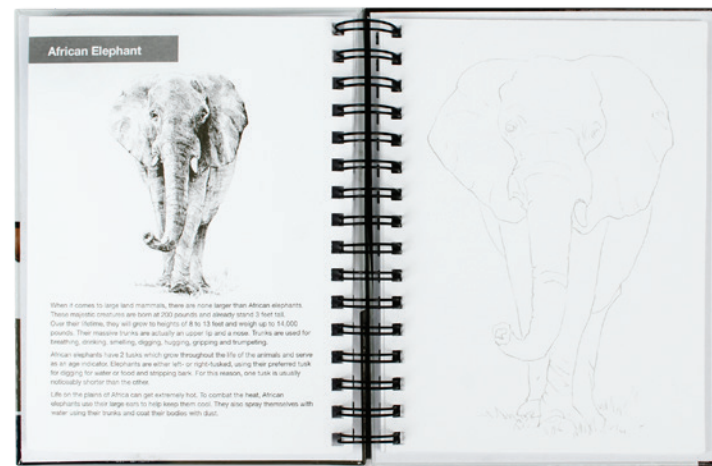

DRAWING ACTIVITIES

SKB-1
African Safari
UPC: 090672 087652

Sketching Made Easy™ Activity Book

The Sketching Made Easy™ Activity Book contains African Safari themed designs and paired educational text. The compact, spiral bound format makes this type of activity ideal for travel. The beginning of the book features tips and techniques for creating various marks. Each book includes 12 themed designs, 6 sketching pencils, sketching sticks, eraser and sharpener.

Package Contents:
12 Sketching Projects
6 Sketching Pencils
3 Sketching Sticks
1 Drawing Eraser
1 Pencil Sharpener

Book Size:
7 ¼ in x 8 ¾ in x 1 in
(184 mm x 222 mm x 25 mm)

Artwork Dimensions:
5 5/8 in x 8 in
(143 mm x 203 mm)

Package Size:
8 5/8 in x 10 7/8 in x 1 in
(219 mm x 276.2 mm x 25 mm)