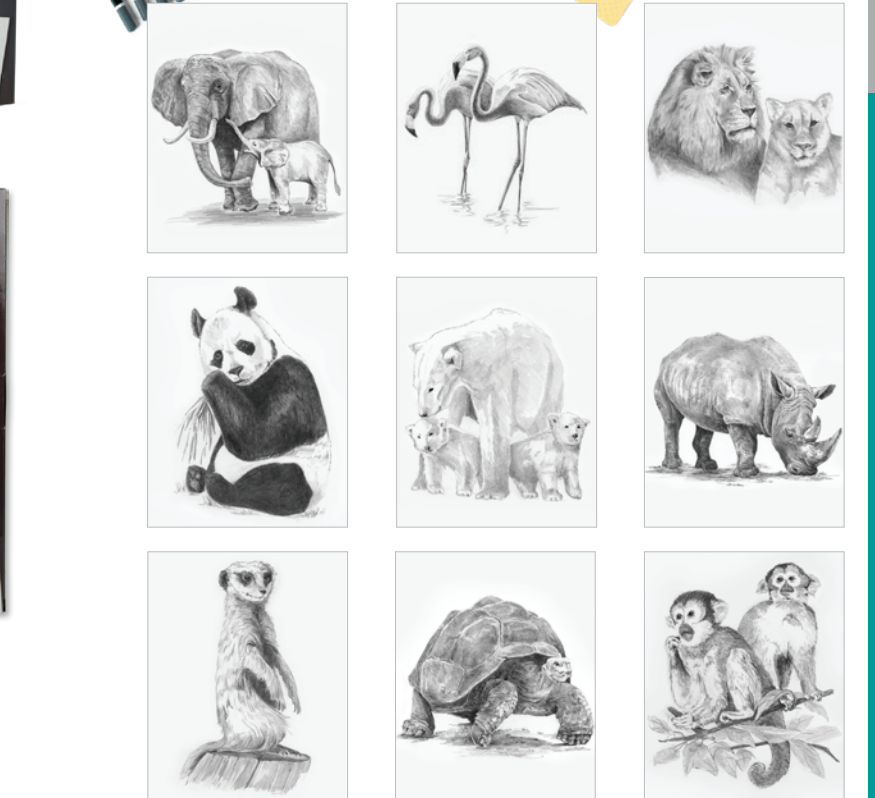

AME-110
UPC: 090672 077868

Sketching Made Easy™ Activity Set - 9 Projects

Similar to our 4 project sets, this 9 project Sketching Made Easy™ set includes exotic animals and more sketching tools for the next level sketch artist. New tools include blending stump, sandpaper block, kneadable eraser, and a chamois—all for learning new techniques in the world of sketching!

Package Contents:
9 Preprinted Boards
6 Graphite Pencils
6 Sketching Sticks
5 Reference Sheets
1 Pencil Sharpener
1 Kneadable Eraser
1 Drawing Eraser
1 Chamois
1 Blending Stump
1 Sandpaper Block
1 Sketching Guide

Artwork Dimensions:
8 in x 10 in
(203 mm x 254 mm)

Package Size:
14 $\frac{1}{8}$ in x 12 $\frac{1}{2}$ in x 2 in
(377.8 mm x 317.5 mm x 51 mm)

PDQ Display Dimensions:
15 $\frac{1}{4}$ in x 12 $\frac{3}{4}$ in x 12 $\frac{1}{8}$ in
(387.4 mm x 323.9 mm x 327 mm)

Available in individual pieces. Shipped in PDQ display when multiple of 6.