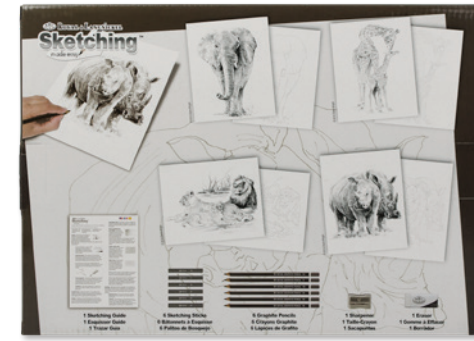

AVS-SME215
UPC: 090672 081018