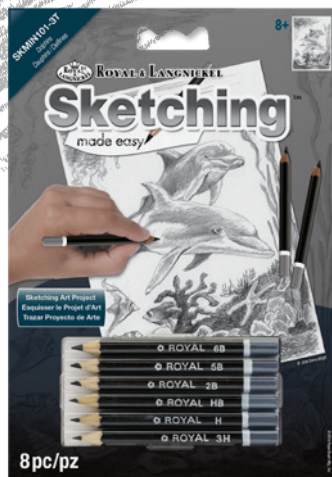

Assortment Contents:

- 2 - SKMIN101
- 2 - SKMIN102
- 2 - SKMIN103
- 2 - SKMIN104
- 2 - SKMIN105
- 2 - SKMIN106

Sketching Made Easy™ Mini

Royal & Langnickel® Sketching Made Easy™ Mini sets feature one main subject with a minimal background. Wildlife is the main theme of this series. Our Sketching Made Easy™ Minis are great for power panels or impulse strips. Each set includes a preprinted board, sketching pencils and instructions. Recommended for ages 8 and up.

Package Contents:
6 Mini Sketching Pencils
1 Preprinted Board
1 Instruction Sheet

Artwork Dimensions:
5 in x 7 in
(127 mm x 178 mm)

Package Size:
5 1/2 in x 7 7/8 in
(140 mm x 203 mm)

Sketching Made Easy™ Standard

Our Sketching Made Easy™ Standard series offer a new level of sketching from the Mini series. These sets feature more detailed projects, a larger art board and additional sketching tools. Each set includes a preprinted art board, sketching pencils, pencil sharpener, eraser and instructions.

Package Contents:
6 Sketching Pencils
1 Preprinted Board
1 Pencil Sharpener
1 Eraser
1 Instruction Sheet

Artwork Dimensions:
8 3/4 in x 11 3/4 in
(223 mm x 298.5 mm)

Package Size:
9 1/2 in x 13 in
(241 mm x 330.5 mm)