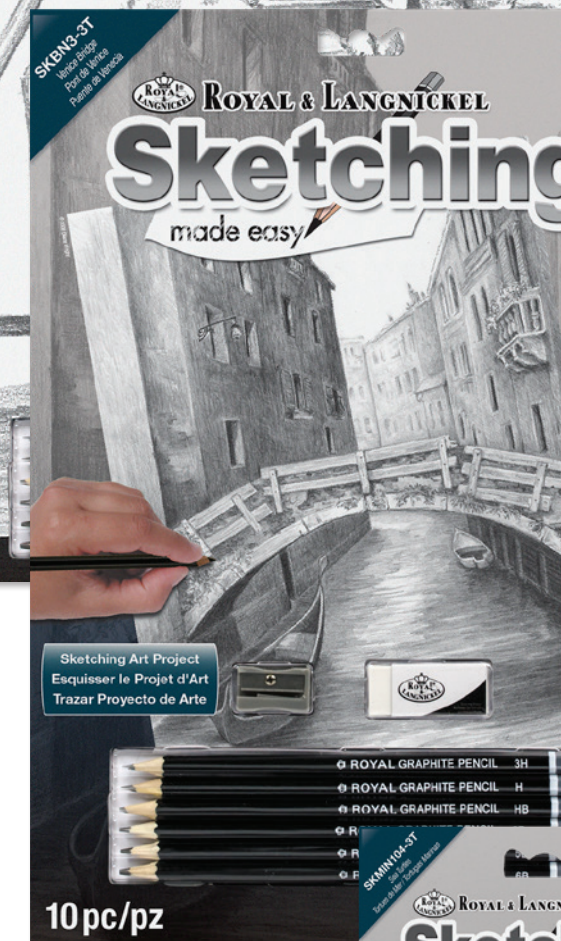

Large Package

Standard Package

Mini Package

Back View

**LARGE PRODUCT DIMENSIONS:**  
 Artwork Size:  
 11 1/4 in x 15 3/8 in  
 (286 mm x 391 mm)  
 Package Size:  
 12 3/4 in x 15 3/4 in  
 (324 mm x 400 mm)