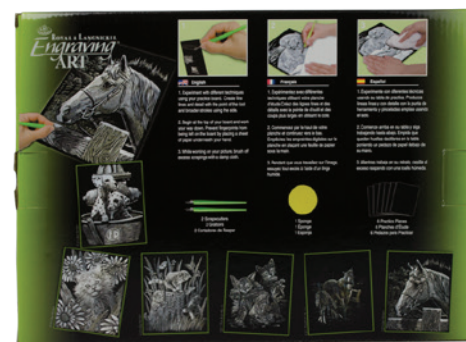

AVS-HOLO207
UPC: 090672 080936