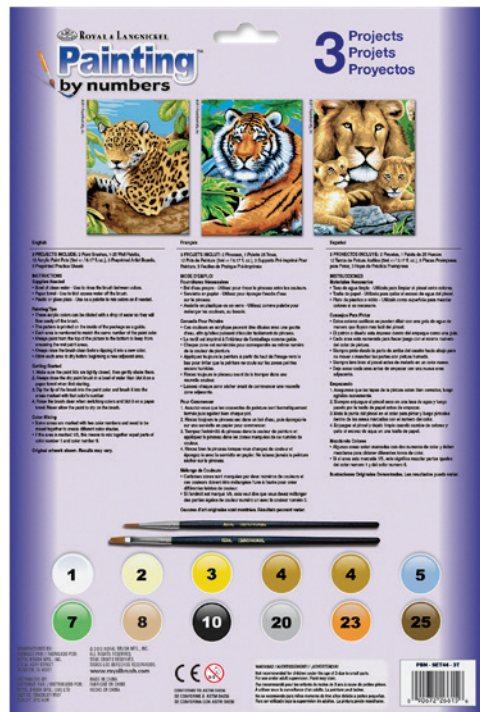

Available in PDQ Quantity of 6
3 each of PBN-SET61 & PBN-SET62
UPC: 090672 379900

Package Contents:
12 Paint Pots
2 Preprinted Boards
1 Brush
1 Instruction Sheet

Artwork Size:
8 in x 10 in
(203 mm x 254 mm)

Package Size:
9 3/4 in x 12 3/8 in x 1 1/4 in
(248 mm x 321 mm x 32 mm)

Junior Small Value Packs - 3 Projects

Painting by Numbers™ 3 Project Value Packs include a fun mix of preprinted designs. Each pack has a fun theme that kids will love! Choose from outdoor adventure to sea life! Included in each set are 3 preprinted artist boards, 3 practice sheets, acrylic paints, 2 brushes and instructions.

Package Contents:
12 Large Paint Pots
3 Preprinted Boards
3 Preprinted Practice Sheets
2 Paint Brushes
1 25-Well Palette

Artwork Dimensions:
8 3/4 in x 11 1/4 in
(222.3 mm x 298.5 mm)

Package Size:
9 1/2 in x 14 in x 1 1/4 in
(241 mm x 355 mm x 32 mm)