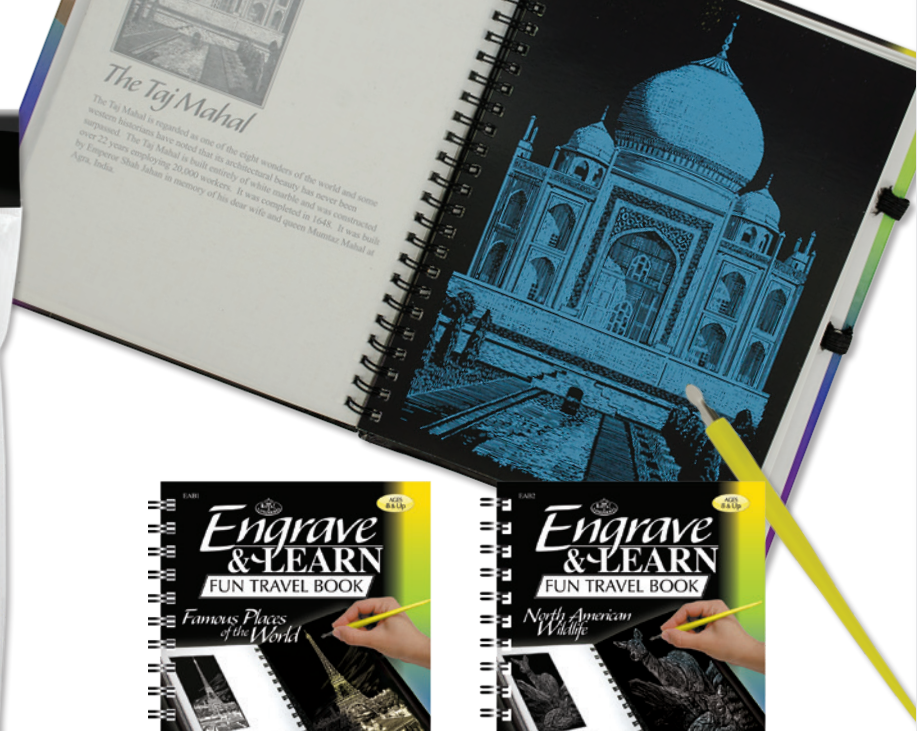

EAB-1
Famous Places of the World
UPC: 090672 276803