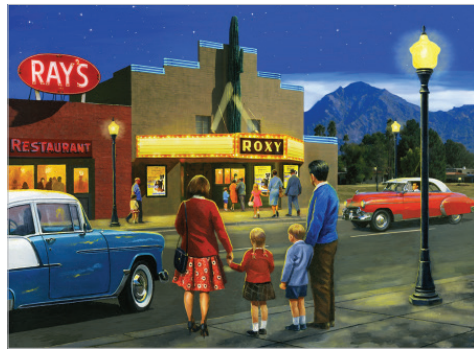

PAL41
A Night At The Movies
UPC: 090672 943507

Painting by Numbers™ Adult Large

Package Contents:
10 Paint Pots
1 Preprinted Board
1 Preprinted Practice Sheet
1 Paint Brush

Artwork Dimensions:
11 3/4 in x 15 3/8 in
(286 mm x 390.5 mm)

Package Size:
12 3/4 in x 15 3/4 in
(324 mm x 400 mm)