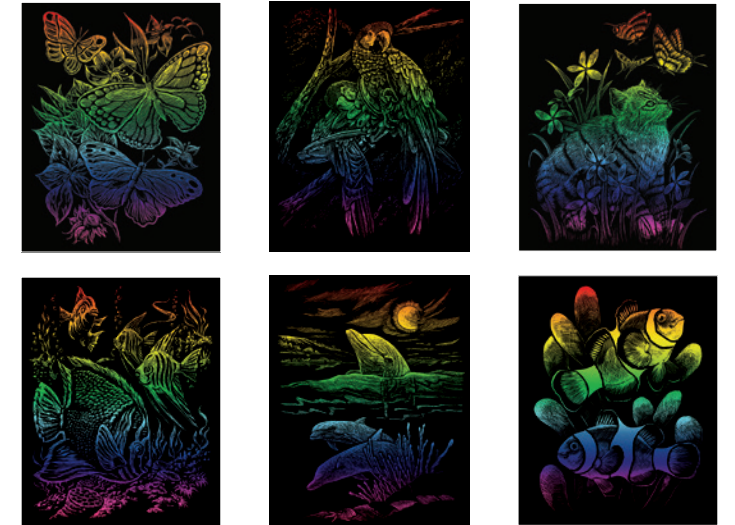

AVS-RAIN206
UPC: 090672 080929