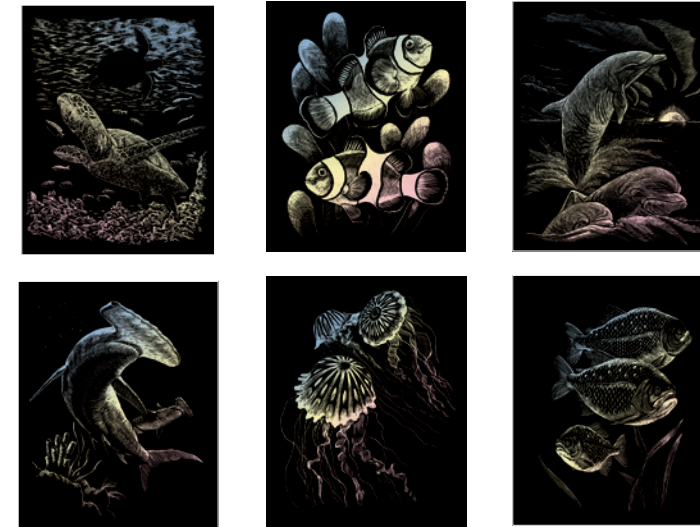

AVS-HOLO207
UPC: 090672 080936