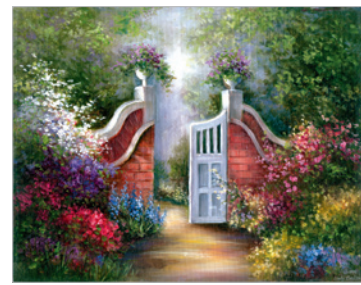

**Canvas Dimensions:**  
Portrait 9 in x 12 in x 3/4 in  
(229 mm x 305 mm x 19 mm)

Landscape 11 in x 14 in x 3/4 in  
(279 mm x 355 mm x 19 mm)

**Package Size:**  
Portrait 9 in x 12 in x 3/4 in  
(229 mm x 305 mm x 19 mm)

Landscape 11 in x 14 in x 3/4 in  
(279 mm x 355 mm x 19 mm)

**POM-SET3**  
Romantic Cottage  
UPC: 090672 334626

**POM-SET6**  
Hampton Beach  
UPC: 090672 334657

**POM-SET7**  
Lakeside Gazebo  
UPC: 090672 334664