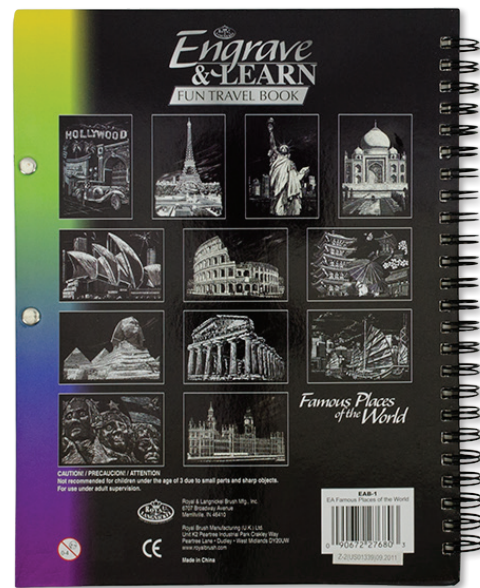

EAB-3
Family Pets & Animal Friends
UPC: 090672 276827