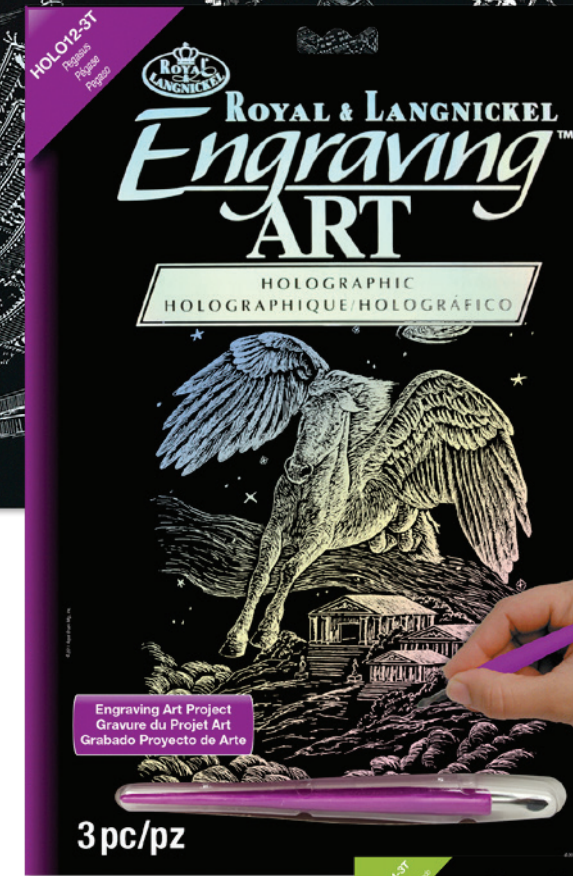

Standard Package