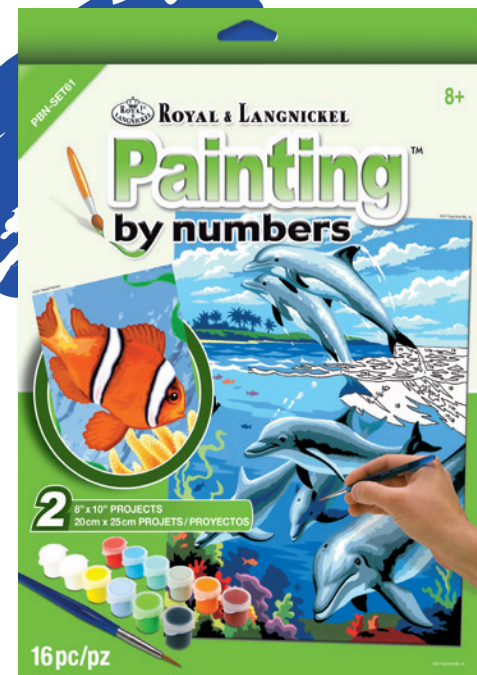

Available in PDQ Quantity of 6
3 each of PBN-SET61 & PBN-SET62
UPC: 090672 379900

Package Contents:
12 Paint Pots
2 Preprinted Boards
1 Brush
1 Instruction Sheet

Artwork Size:
8 in x 10 in
(203 mm x 254 mm)

Package Size:
9 3/4 in x 12 3/8 in x 1 1/4 in
(248 mm x 321 mm x 32 mm)

Junior Small Value Packs - 3 Projects

Painting by Numbers™ 3 Project Value Packs include a fun mix of preprinted designs. Each pack has a fun theme that kids will love! Choose from outdoor adventure to sea life! Included in each set are 3 preprinted artist boards, 3 practice sheets, acrylic paints, 2 brushes and instructions.

Package Contents:
12 Large Paint Pots
3 Preprinted Boards
3 Preprinted Practice Sheets
2 Paint Brushes
1 25-Well Palette

Artwork Dimensions:
8 3/4 in x 11 1/4 in
(222.3 mm x 298.5 mm)

Package Size:
9 1/2 in x 14 in x 1 1/4 in
(241 mm x 355 mm x 32 mm)