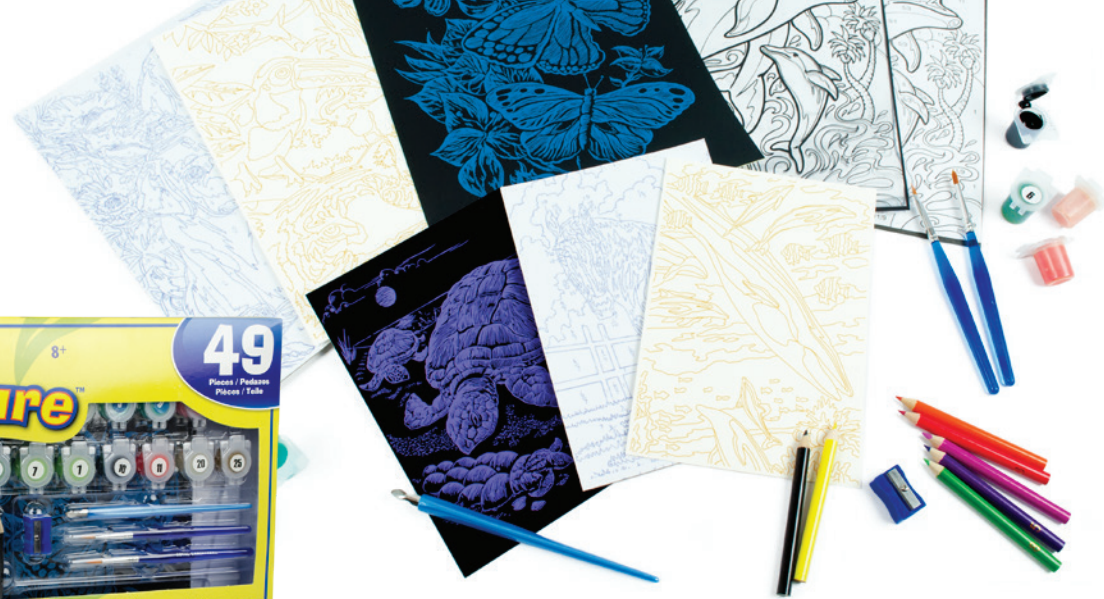

5 X 7 ARTWORK

8 X 10 ARTWORK