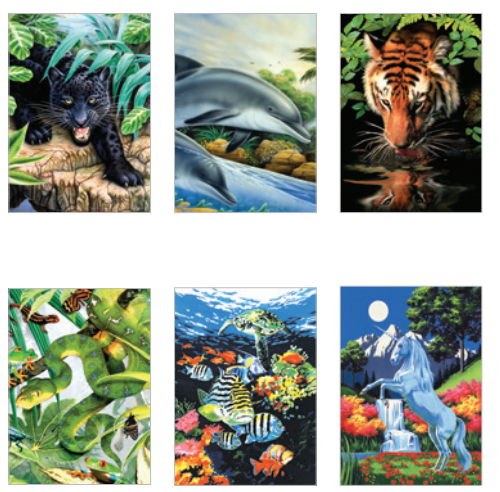

BK-KCCM
Package Contents:
6 Markers
6 Preprinted Boards
1 Blank Art Board
1 Reference Guide
1 Keep N' Carry™
Zippered Case

BK-KCCM
Color Marker Art
UPC: 090672 336224