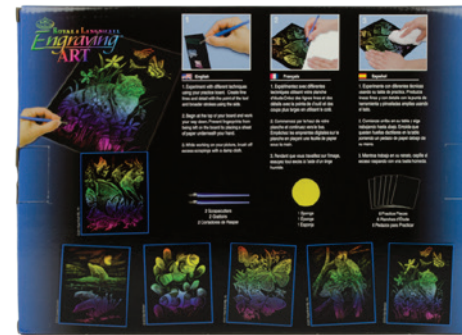

AVS-RAIN206
UPC: 090672 080929