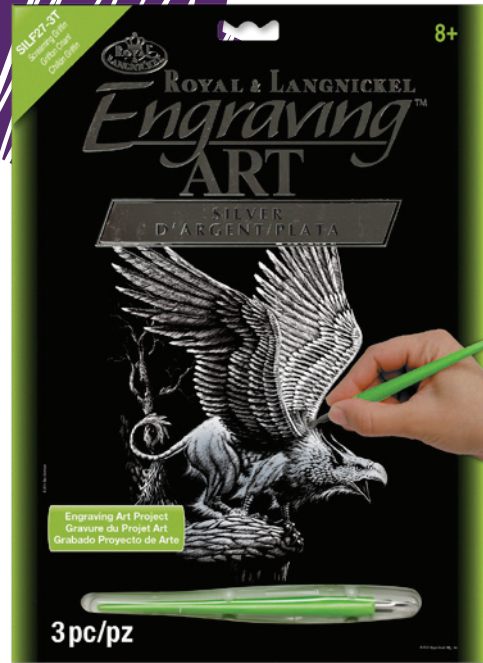

**HOLO21**  
 Proud Unicorn  
 UPC: 090672 066923

**HOLO22**  
 Arabian Unicorn  
 UPC: 090672 066930

**HOLO23**  
 Frog Pond  
 UPC: 090672 068354

**HOLO24**  
 Jellyfish  
 UPC: 090672 943934

**HOLO25**  
 Hammerhead Shark  
 UPC: 090672 943941

**HOLO26**  
 Dolphin Pod  
 UPC: 090672 373601

**HOLO27**  
 Turtles  
 UPC: 090672 392107

NEW

**Engraving Art™ Silver Foil Standard**

**Package Contents:**  
 1 Preprinted Board  
 1 Practice Piece  
 1 Scrapecutter