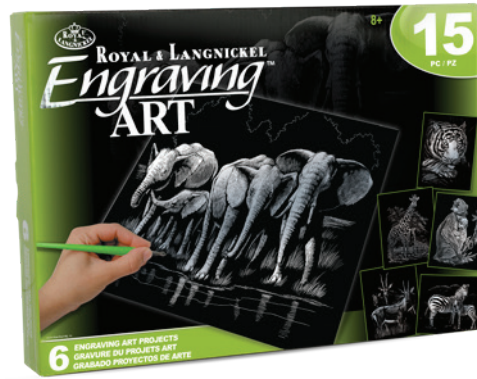

AVS-SIL204
UPC: 090672 080905