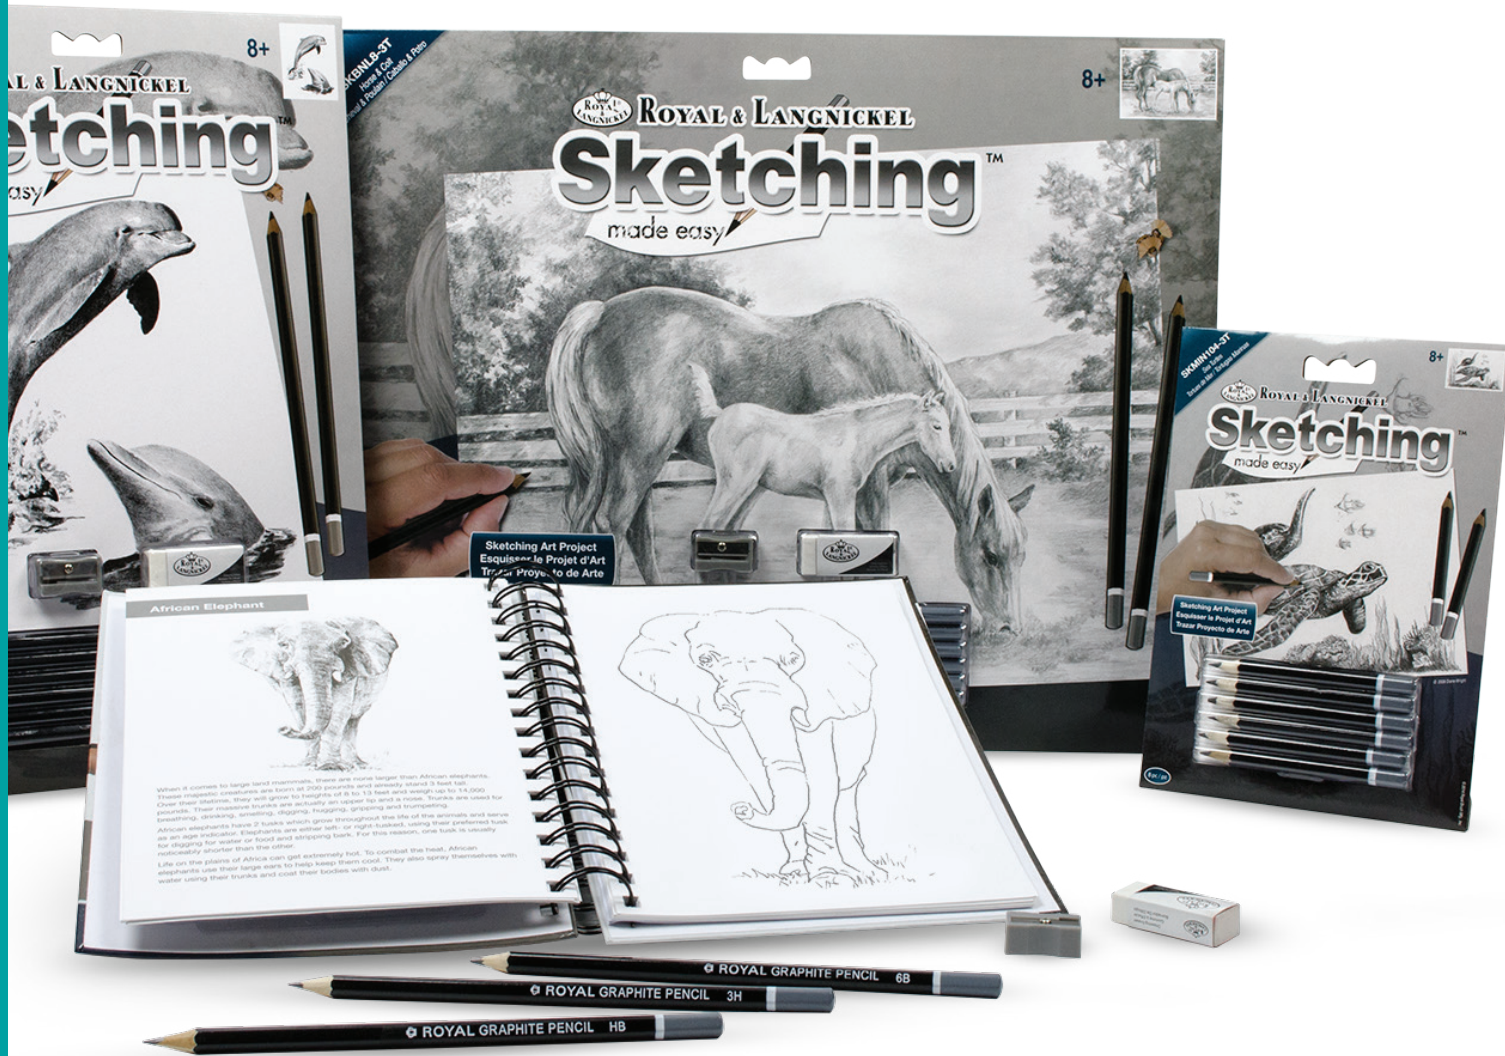

SKETCHING ACTIVITIES

Beginner and intermediate sketch artists will enjoy the variety of designs offered in our sketching activity category. These sets simplify the process by providing a light outline to start from as well as an engaging step-by-step tutorial to learn different sketching techniques. Our packages are trilingual with English, French and Spanish translations. Each set includes preprinted designs and tools to complete the project shown on the front of the packaging.