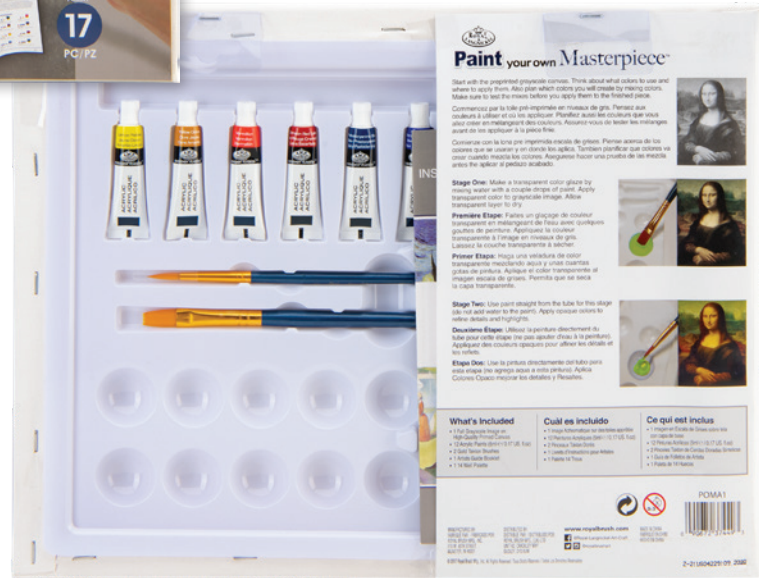

Includes Artist Instruction Guide!

The instructional booklet goes in-depth on many important subjects like brush care, color mixing and techniques such as glazing and grisaille. Grisaille is a classic Renaissance process of developing artwork in gray-tones first, then using transparent color glazes to gradually build up the art to its full color brilliance. This booklet also includes a color wheel and an artist's glossary for added education.

Paint Your Own Masterpiece™ Famous Artist Series

Royal & Langnickel® Paint Your Own Masterpiece™ is the next step after following the numbers. This series offers much more artistic freedom to paint on real canvas. By using a classic Renaissance technique called Grisaille, the artist will learn how to build up the artwork to completion layer by layer. Each set includes a preprinted canvas, paint palette, paints, brushes and an instruction booklet.

Package Contents:
12 Essentials™ Paint Tubes (5ml)
1 Gray-scale Preprinted Canvas
1 Plastic Palette
1 Flat Brush
1 Round Brush
1 Instruction Booklet

Canvas Dimensions:
11 in x 14 in x 3/4 in
(279 mm x 355 mm x 19 mm)

Package Size:
11 in x 14 in x 3/4 in
(279 mm x 355 mm x 19 mm)