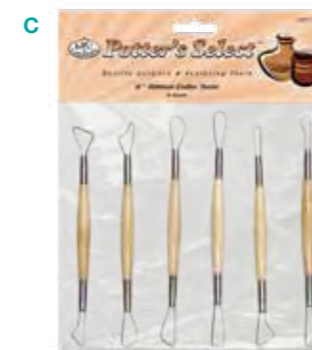

- **A. 8 PC COMPLETE POTTERY TOOL SET**
  RSET-POT1
  DIMENSIONS:
  11 1/8 in x 11 1/2 in x 1 7/8 in
  UPC: 090672 055996 | IP:10 | MP:100
- **B. 6 PC 6 INCH LARGE RIBBON CUTTER TOOLS**
  RSET-POT2
  DIMENSIONS:
  7 3/8 in x 9 1/4 in x 1/2 in
  UPC: 090672 055989 | IP:24 | MP:144
- **C. 6 PC 6 INCH SMALL RIBBON CUTTER TOOLS**
  RSET-POT3
  DIMENSIONS:
  7 3/8 in x 9 1/4 in x 1/2 in
  UPC: 090672 055972 | IP:24 | MP:144
- **D. 6 PC 8 INCH SMALL RIBBON CUTTER TOOLS**
  RSET-POT4
  DIMENSIONS:
  7 3/8 in x 11 in x 1/2 in
  UPC: 090672 055965 | IP:24 | MP:144
- **E. 6 PC 8 INCH LARGE RIBBON CUTTER TOOLS**
  RSET-POT5
  DIMENSIONS:
  7 3/8 in x 11 in x 1/2 in
  UPC: 090672 055958 | IP:24 | MP:144
- **F. 6 PC 6 INCH WOODEN SCULPTING TOOLS**
  RSET-POT6
  DIMENSIONS:
  7 3/8 in x 9 1/2 in x 1/4 in
  UPC: 090672 055941 | IP:24 | MP:144
- **G. 6 PC 8 INCH WOODEN SCULPTING TOOLS**
  RSET-POT7
  DIMENSIONS:
  7 3/8 in x 11 in x 1/2 in
  UPC: 090672 055934 | IP:24 | MP:144
- **H. 5 PC WOODEN POTTER'S RIBS**
  RSET-POT8
  DIMENSIONS:
  8 3/8 in x 10 1/2 in x 1/4 in
  UPC: 090672 055927 | IP:24 | MP:144