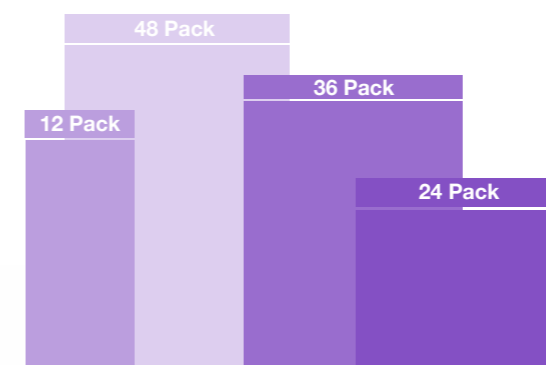

WAC-184
UPC: 090672 380968
IP:3 | MP:72

C. 37 PC WATERCOLOR CAKES

WAC-152
UPC: 090672 380951
IP:3 | MP:18

PASTEL PACKAGE INFORMATION

Artist Pastel Packs

DIMENSIONS

12 PACK: 8 3/8 in x 3 1/2 in x 5/8 in (212.7 mm x 88.9 mm x 15.9 mm)
24 PACK: 6 7/8 in x 7 1/2 in x 5/8 in (174.7 mm x 190.5 mm x 15.9 mm)
36 PACK: 11 in x 7 in x 5/8 in (279.4 mm x 177.8 mm x 15.9 mm)
48 PACK: 13 1/8 in x 7 1/2 in x 5/8 in (333.4 mm x 190.5 mm x 15.9 mm)