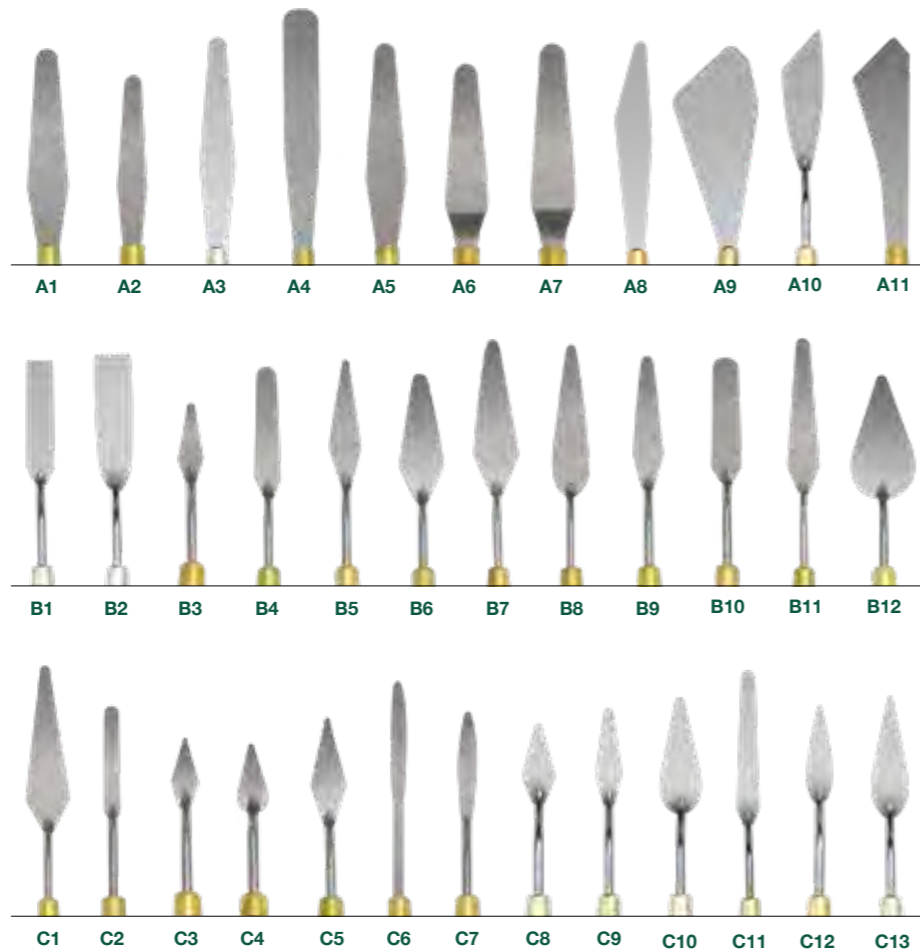

ESSENTIALS™ PALETTE KNIVES

Essentials™ palette knives and scrapers are durable, attractive and come in a multitude of shapes and sizes. They are primarily used for mixing paint colors, mediums and additives directly on the palette before applying them to a surface. These knives are made out of forged steel specially tempered to provide just the right amount of flexibility. Versatile and functional, these palette knives appeal to all artists.

A. PALETTE KNIVES ROW A

- A1 LA-2 | UPC: 090672 006578 | IP:12 | MP:144
- A2 LB-2 | UPC: 090672 006585 | IP:12 | MP:144
- A3 LC-2 | UPC: 090672 076229 | IP:12 | MP:144
- A4 LD-2 | UPC: 090672 006592 | IP:12 | MP:144
- A5 LG-2 | UPC: 090672 000149 | IP:12 | MP:144
- A6 LJT-2 | UPC: 090672 006615 | IP:12 | MP:144
- A7 LJT-3 | UPC: 090672 006622 | IP:12 | MP:144
- A8 LK-1 | UPC: 090672 076236 | IP:12 | MP:144
- A9 LK-2 | UPC: 090672 076243 | IP:12 | MP:144
- A10 LK-3 | UPC: 090672 076250 | IP:12 | MP:144
- A11 LK-4 | UPC: 090672 006660 | IP:12 | MP:144

B. PALETTE KNIVES ROW B

- B1 LK-5 | UPC: 090672 076267 | IP:12 | MP:144
- B2 LK-6 | UPC: 090672 076274 | IP:12 | MP:144
- B3 LP-1 | UPC: 090672 006677 | IP:12 | MP:144
- B4 LP-2 | UPC: 090672 006684 | IP:12 | MP:144
- B5 LP-3 | UPC: 090672 006691 | IP:12 | MP:144
- B6 LP-4 | UPC: 090672 006707 | IP:12 | MP:144
- B7 LP-5 | UPC: 090672 006714 | IP:12 | MP:144
- B8 LP-6 | UPC: 090672 006721 | IP:12 | MP:144
- B9 LP-7 | UPC: 090672 006738 | IP:12 | MP:144
- B10 LP-8 | UPC: 090672 006745 | IP:12 | MP:144
- B11 LP-9 | UPC: 090672 006752 | IP:12 | MP:144
- B12 LP-10 | UPC: 090672 006769 | IP:12 | MP:144

C. PALETTE KNIVES ROW C