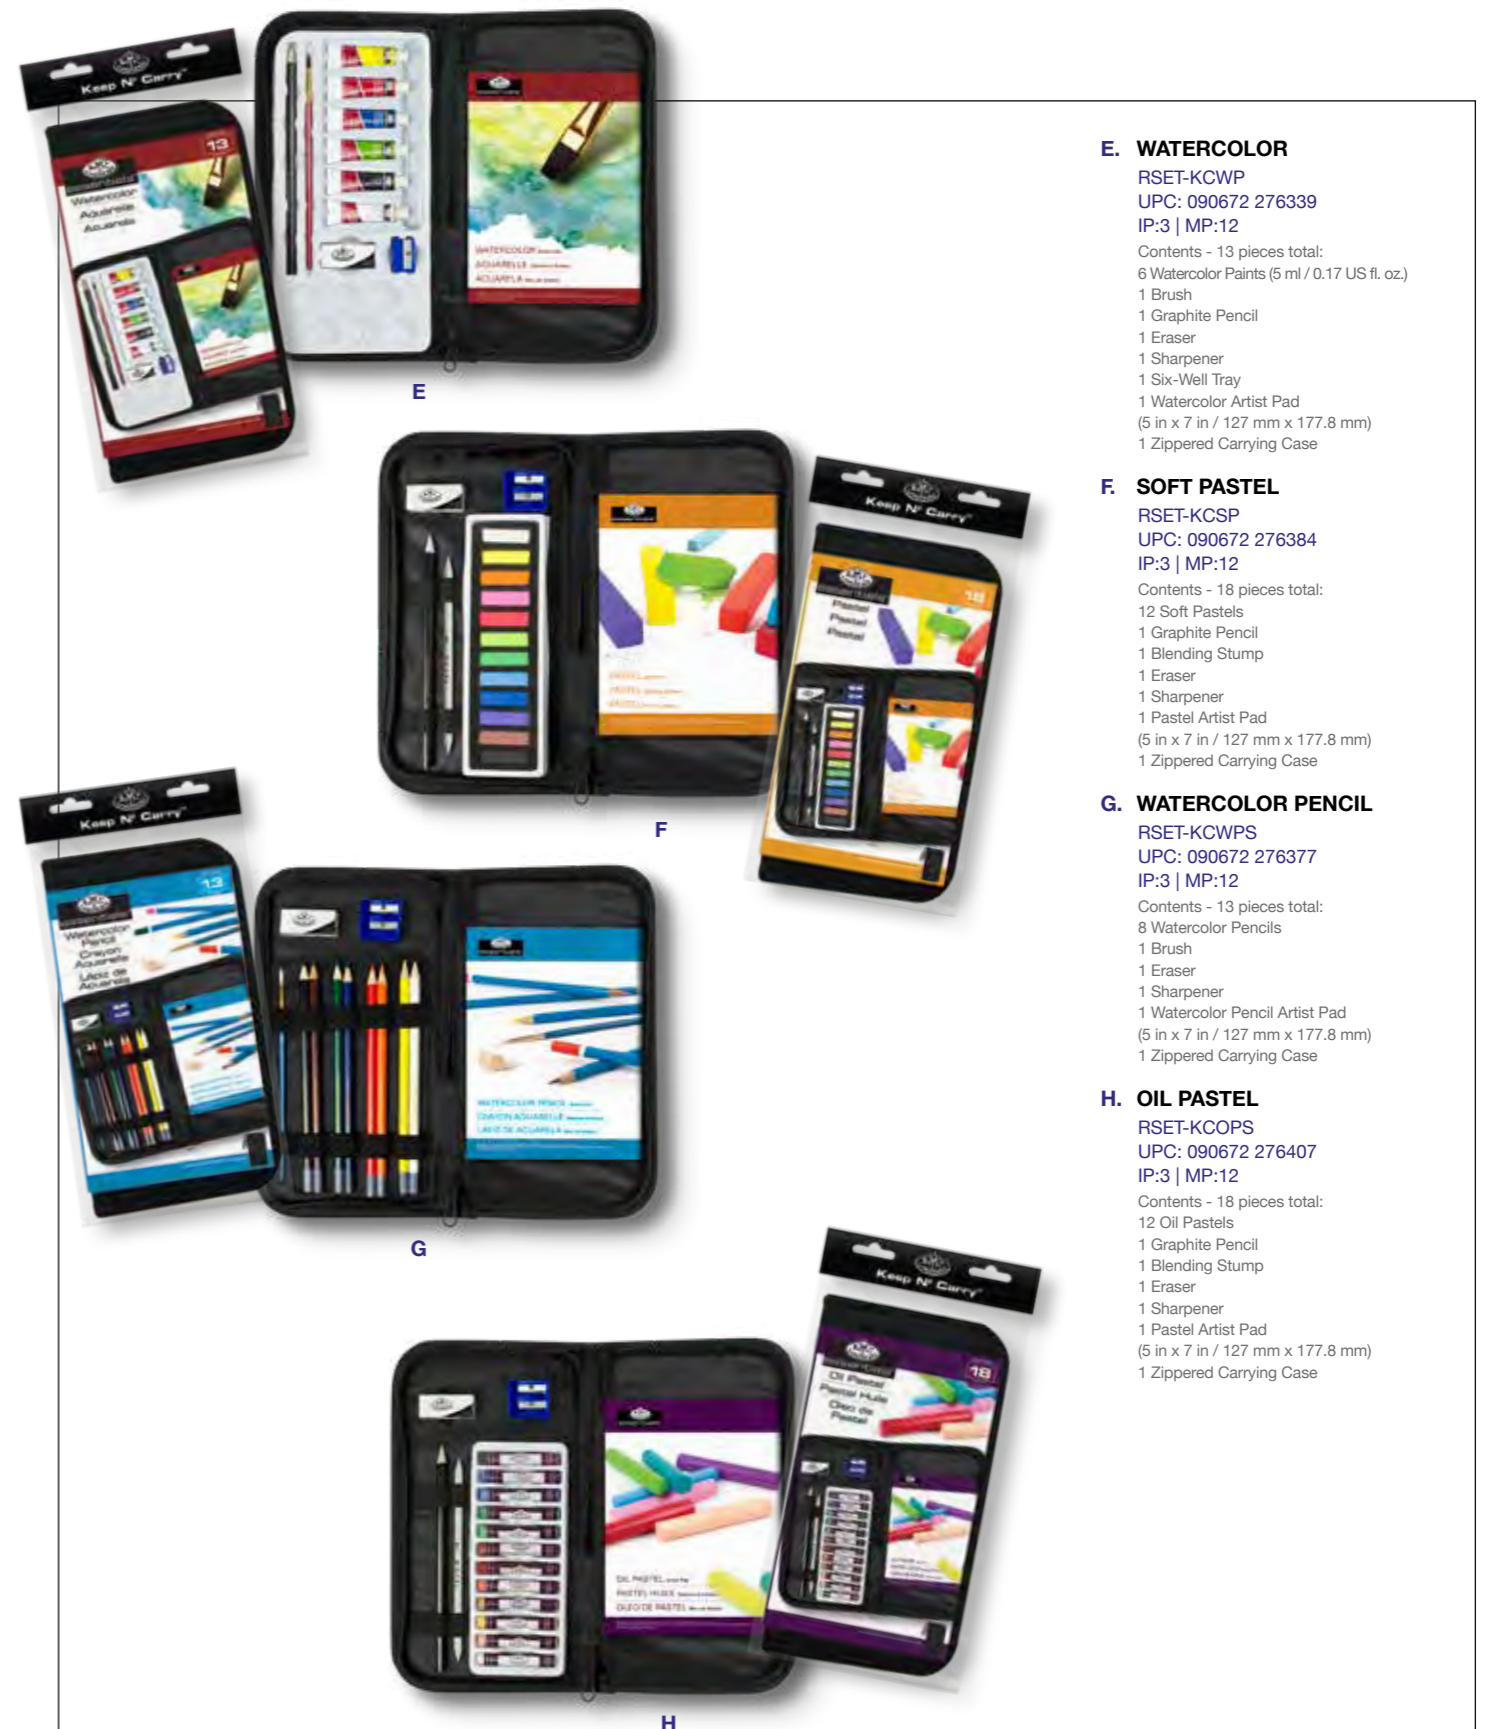

ESSENTIALS™ KEEP N' CARRY™ ART SETS

Artists and students will enjoy these Keep N' Carry™ Art Sets for exploring their creative side. The customized zippered carrying case allows ease of travel while storing and protecting their art tools. These sets include all of the essentials to begin a project.

Package Size: 13 ¼ in x 7 ½ in x 1 ½ in
(336.6 mm x 190.5 mm x 38.1 mm)

A. ACRYLIC

RSET-KCAP
UPC: 090672 276346
IP:3 | MP:12
Contents - 13 pieces total:
6 Acrylic Paints (5 ml / 0.17 US fl. oz.)
1 Brush
1 Graphite Pencil
1 Eraser
1 Sharpener
1 Six-Well Tray
1 Acrylic Artist Pad
(5 in x 7 in / 127 mm x 177.8 mm)
1 Zippered Carrying Case

B. DRAWING

RSET-KCDS
UPC: 090672 226969
IP:3 | MP:12
Contents - 16 pieces total:
12 Color Pencils
1 Eraser
1 Sharpener
1 Drawing Artist Pad
(5 in x 7 in / 127 mm x 177.8 mm)
1 Zippered Carrying Case

C. COLOR MARKER

RSET-KCCM
UPC: 090672 276360
IP:3 | MP:12
Contents - 12 pieces total:
10 Double Tipped Color Markers
1 Marker Artist Pad
(5 in x 7 in / 127 mm x 177.8 mm)
1 Zippered Carrying Case

D. SKETCHING

RSET-KCSS
UPC: 090672 226952
IP:3 | MP:12
Contents - 16 pieces total:
12 Graphite Pencils
1 Eraser
1 Sharpener
1 Sketching Artist Pad
(5 in x 7 in / 127 mm x 177.8 mm)
1 Zippered Carrying Case

E. WATERCOLOR

RSET-KCWP
UPC: 090672 276339
IP:3 | MP:12
Contents - 13 pieces total:
6 Watercolor Paints (5 ml / 0.17 US fl. oz.)
1 Brush
1 Graphite Pencil
1 Eraser
1 Sharpener
1 Six-Well Tray
1 Watercolor Artist Pad
(5 in x 7 in / 127 mm x 177.8 mm)
1 Zippered Carrying Case

F. SOFT PASTEL

RSET-KCSP
UPC: 090672 276384
IP:3 | MP:12
Contents - 18 pieces total:
12 Soft Pastels
1 Graphite Pencil
1 Blending Stump
1 Eraser
1 Sharpener
1 Pastel Artist Pad
(5 in x 7 in / 127 mm x 177.8 mm)
1 Zippered Carrying Case

G. WATERCOLOR PENCIL

RSET-KCWP
UPC: 090672 276377
IP:3 | MP:12
Contents - 13 pieces total:
8 Watercolor Pencils
1 Brush
1 Eraser
1 Sharpener
1 Watercolor Pencil Artist Pad
(5 in x 7 in / 127 mm x 177.8 mm)
1 Zippered Carrying Case

H. OIL PASTEL

RSET-KCOPS
UPC: 090672 276407
IP:3 | MP:12
Contents - 18 pieces total:
12 Oil Pastels
1 Graphite Pencil
1 Blending Stump
1 Eraser
1 Sharpener
1 Pastel Artist Pad
(5 in x 7 in / 127 mm x 177.8 mm)
1 Zippered Carrying Case