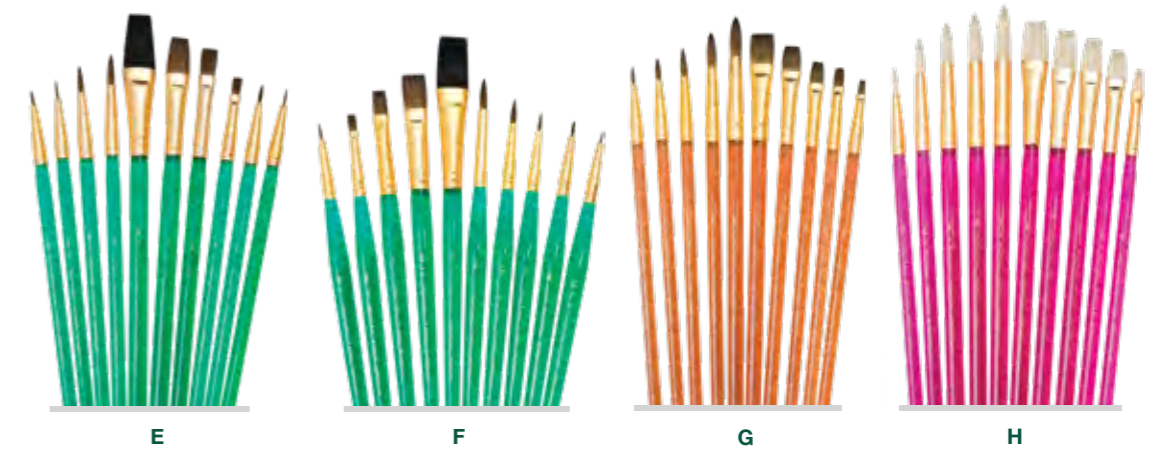

item #	series	item description	upc
A	SVP1	golden taklon - flat 5/8", detail rounds 3/0, 2/0, 0, pointed rounds 1, 3, 5, shaders 2, 6, 10	090672050205
B	SVP2	golden taklon - flat 5/8", detail rounds 3/0, 2/0, 0, pointed rounds 1, 3, 5, shaders 2, 6, 10	090672050212
C	SVP7	golden taklon - shaders 2, 4, 6, 8, 10, pointed rounds 1, 3, 5, 7, 9	090672050267
D	SVP8	white bristle/golden taklon - shaders 2, 4, 6, 8, 10, pointed rounds 1, 3, 5, 7, 9	090672050274
E	SVP3	sable/camel - flat 5/8", detail rounds 3/0, 2/0, 0, pointed rounds 1, 3, 5, shaders 2, 6, 10	090672050229
F	SVP4	sable/camel - flat 5/8", detail rounds 3/0, 2/0, 0, pointed rounds 1, 3, 5, shaders 2, 6, 10	090672050236
G	SVP6	sable - shaders 2, 4, 6, 8, 10, pointed rounds 1, 3, 5, 7, 9	090672050250
H	SVP5	white bristle - round 5, flats 2, 6, shaders 2, 6, 10, pointed rounds 3/0, 1, 3, 5	090672050243

ACCESSORIES

ESSENTIALS™