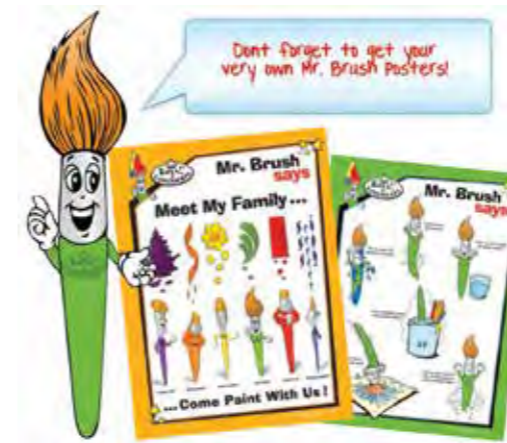

ECONO CANISTERS

CLASSROOM ★★☆☆☆

acrylic | watercolor | oil

item #	series	item description	upc
A	RCAN-1	144pc camel hair set (24 of each size) - rounds 1, 2, 3, 4, 5, 6	090672000132
B	RCAN-2	144pc camel hair set (24 of each size) - flats 1, 2, 3, 4, 5, 6	090672061867
C	RCAN-3	144pc white bristle hair set (24 of each size) - rounds 1, 2, 3, 4, 5, 6	090672061874
D	RCAN-4	144pc white bristle hair set (24 of each size) - flats 1, 2, 3, 4, 5, 6	090672061881
E	RCAN-5	144pc black bristle hair set (24 of each size) - rounds 1, 2, 3, 4, 5, 6	090672061898

item #	series	item description	upc
F	RCAN-6	144pc black bristle hair set (24 of each size) - flats 1, 2, 3, 4, 5, 6	090672061904
G	RCAN-7	144pc gold taklon set (24 of each size) - rounds 1, 2, 3, 4, 5, 6	090672061911
H	RCAN-8	144pc gold taklon set (24 of each size) - flats 1, 2, 3, 4, 5, 6	090672061928
I	RART-132	white bristle fan 4 - golden taklon shader 1, 2, 4, 8, 12 - golden taklon flat 3/4"	090672040176
J	SG-12	mop 3/4" - shader 2, 4, 6, 8, 10, 12 - round 0, 2, 4, 6 bristle fan 4 *includes free brush carrier & brush caddy	090672027474