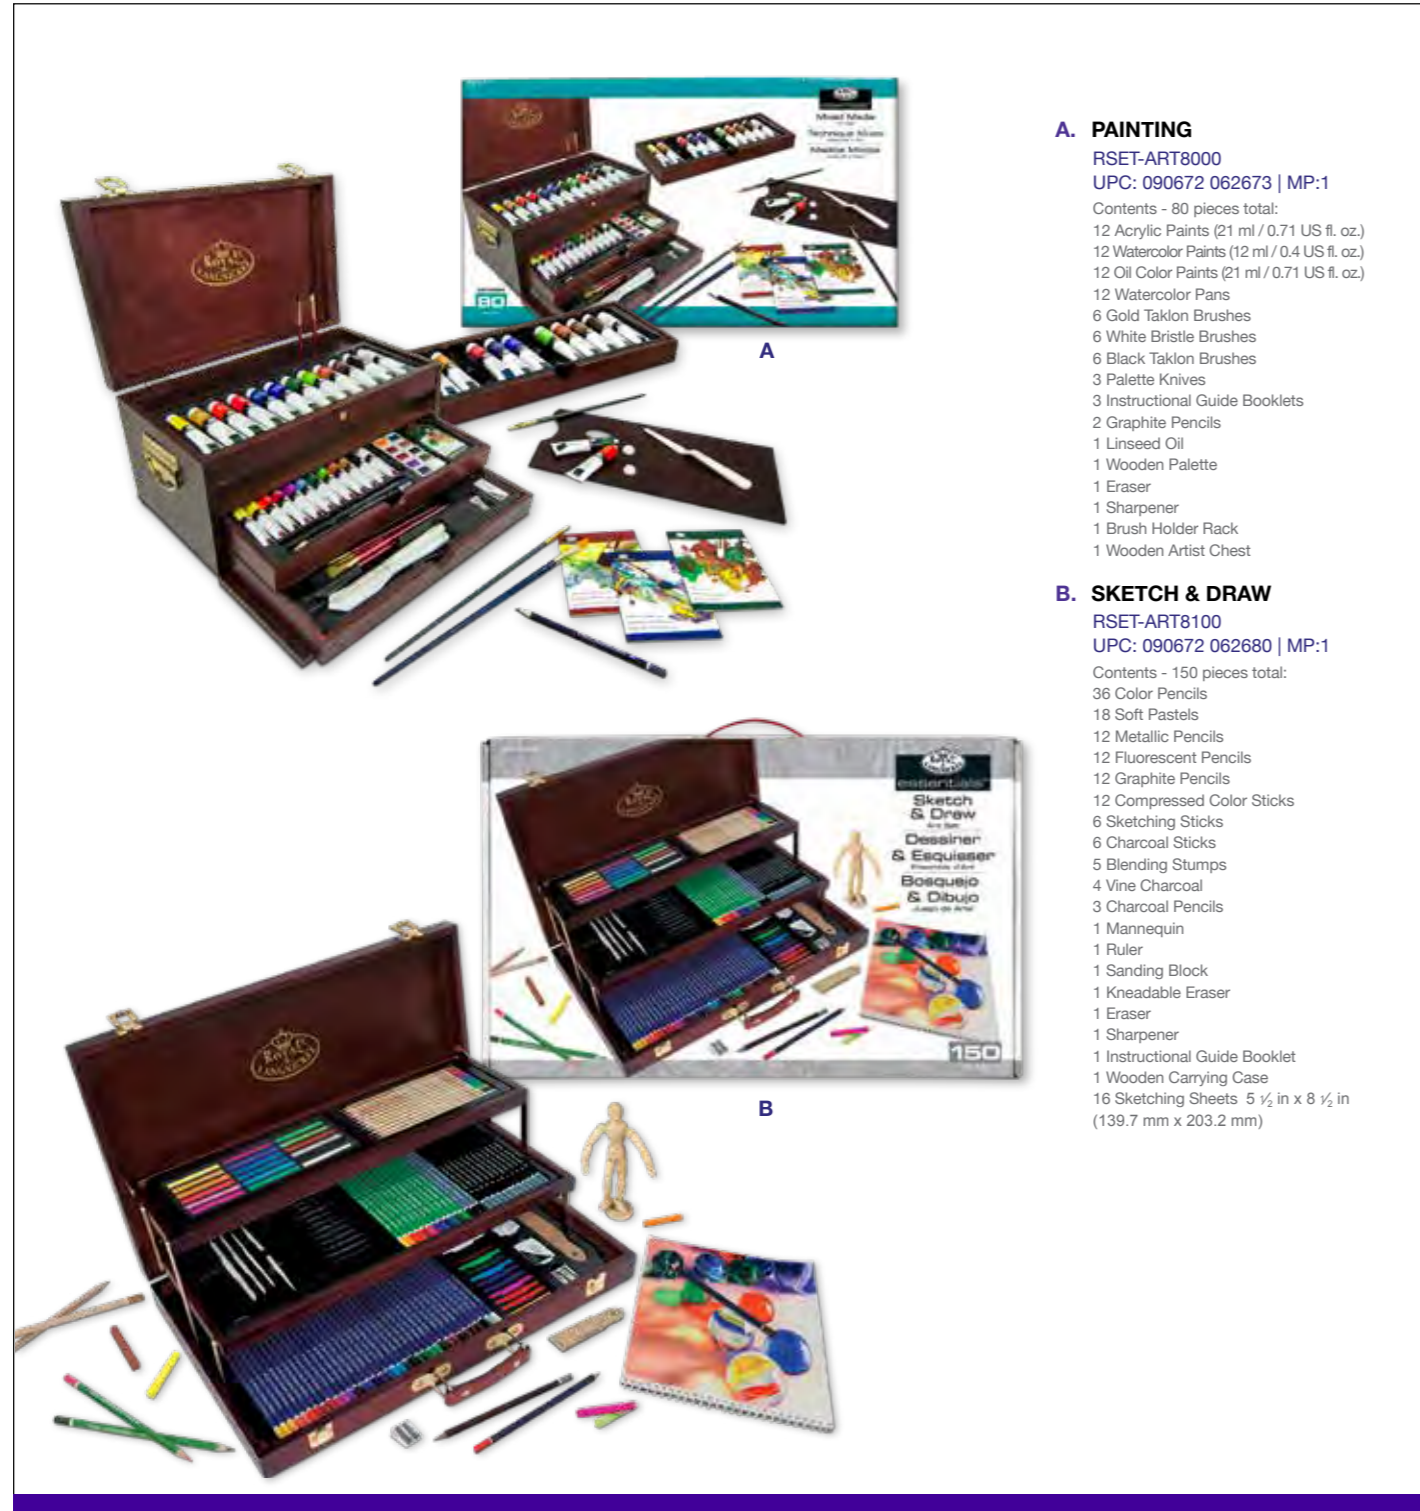

ESSENTIALS™ DELUXE BOX ART SETS

Deluxe Box Art Sets offer an abundant collection of high quality art mediums and tools that fit neatly into a beautiful wooden storage chest. Sets come with an Artist Guide offering tips and techniques. Choose from: Painting or Sketch & Draw.

RSET-ART8000 Package Size: 9 ¼ in x 16 in x 10 ½ in
(234.95 mm x 415.9 mm x 266.7 mm)

RSET-ART8100 Package Size: 21 ⅞ in x 13 ¾ in x 4 ⅞ in
(556 mm x 350 mm x 105 mm)

A. PAINTING

RSET-ART8000

UPC: 090672 062673 | MP:1

Contents - 80 pieces total:
12 Acrylic Paints (21 ml / 0.71 US fl. oz.)
12 Watercolor Paints (12 ml / 0.4 US fl. oz.)
12 Oil Color Paints (21 ml / 0.71 US fl. oz.)
12 Watercolor Pans
6 Gold Taklon Brushes
6 White Bristle Brushes
6 Black Taklon Brushes
3 Palette Knives
3 Instructional Guide Booklets
2 Graphite Pencils
1 Linseed Oil
1 Wooden Palette
1 Eraser
1 Sharpener
1 Brush Holder Rack
1 Wooden Artist Chest

B. SKETCH & DRAW

RSET-ART8100

UPC: 090672 062680 | MP:1

Contents - 150 pieces total:
36 Color Pencils
18 Soft Pastels
12 Metallic Pencils
12 Fluorescent Pencils
12 Graphite Pencils
12 Compressed Color Sticks
6 Sketching Sticks
6 Charcoal Sticks
5 Blending Stumps
4 Vine Charcoal
3 Charcoal Pencils
1 Mannequin
1 Ruler
1 Sanding Block
1 Kneadable Eraser
1 Eraser
1 Sharpener
1 Instructional Guide Booklet
1 Wooden Carrying Case
16 Sketching Sheets 5 ½ in x 8 ½ in
(139.7 mm x 203.2 mm)

ESSENTIALS™ ARTIST CANVAS BOX ART SETS

Artist Canvas Box Art Sets offer a selection of premium art supplies packed inside a sturdy wooden carrying case. Sets come with an informational Artist's Guide. Choose from: Acrylic, Sketch & Draw, Oil Color or Watercolor.

Package Size: 13 ⅞ in x 10 ¼ in x 2 ⅞ in
(333.4 mm x 260.35 mm x 54 mm)