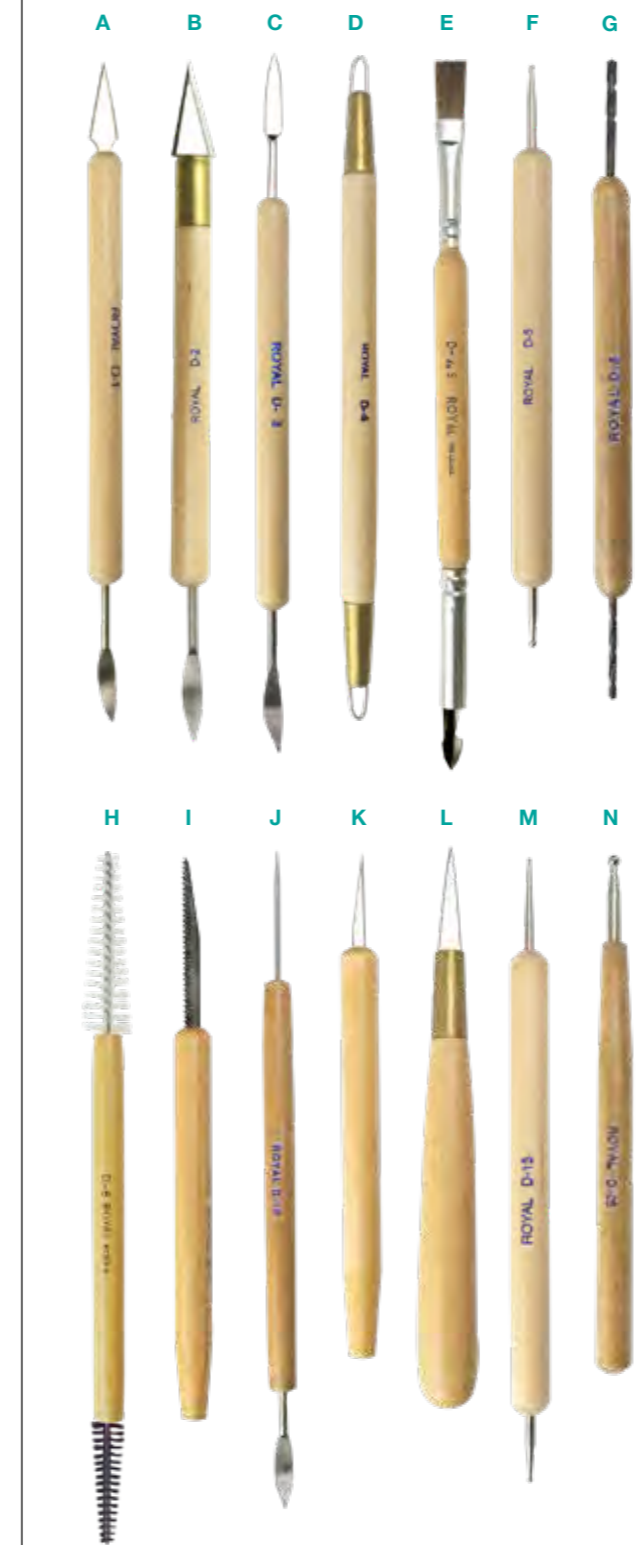

CERAMIC & CLAY TOOLS

A. SMALL CLEANING TOOL

RD1 | UPC: 090672 005786
IP:12 | MP:144

Usage: cleaning greenware and carving designs

B. LARGE CLEANING TOOL

RD2 | UPC: 090672 005793
IP:12 | MP:144

Usage: cleaning greenware and carving designs (slightly larger than RD1)

C. SPEAR TOOL

RD3 | UPC: 090672 005809
IP:12 | MP:144

Usage: cleaning greenware and straight pointed tip used for carving designs

D. WIRE LOOP SCRAFFILO

RD4 | UPC: 090672 040046

Usage: carving graffiti designs in clay and glazed surfaces

E. SCRATCH N-DUST

RD4S | UPC: 090672 005908
IP:3 | MP:144

Usage: carving and removing clay and color and dusting away

F. STYLUS TOOL

RD5 | UPC: 090672 005816
IP:12 | MP:144

Usage: transfer patterns, make dots with color and make impressions

G. DOUBLE DRILL

RD6 | UPC: 090672 005823
IP:12 | MP:144

Usage: drill holes in clay

H. DOUBLE SPOOLIE

RD8 | UPC: 090672 005830
IP:48 | MP:240

Usage: remove clay in tight areas

I. SABRE SAW

RD9 | UPC: 090672 005847
IP:12 | MP:144

Usage: saw through greenware

J. LACE DRAPING TOOL

RD10 | UPC: 090672 040107
IP:12 | MP:144

Usage: lace draping techniques

K. SMALL CUTOUT KNIFE

RD13 | UPC: 090672 040138
IP:12 | MP:144

Usage: lace draping techniques

L. LARGE CUTOUT KNIFE

RD14 | UPC: 090672 040145
IP:12 | MP:144

Usage: cutting wet greenware

M. MICRO STYLUS

RD15 | UPC: 090672 005854
IP:3 | MP:432

Usage: fine line impressions, dots, and designs

N. LARGE SINGLE BALL STYLUS

RD25 | UPC: 090672 040251
IP:3 | MP:144

Usage: larger impressions and dots