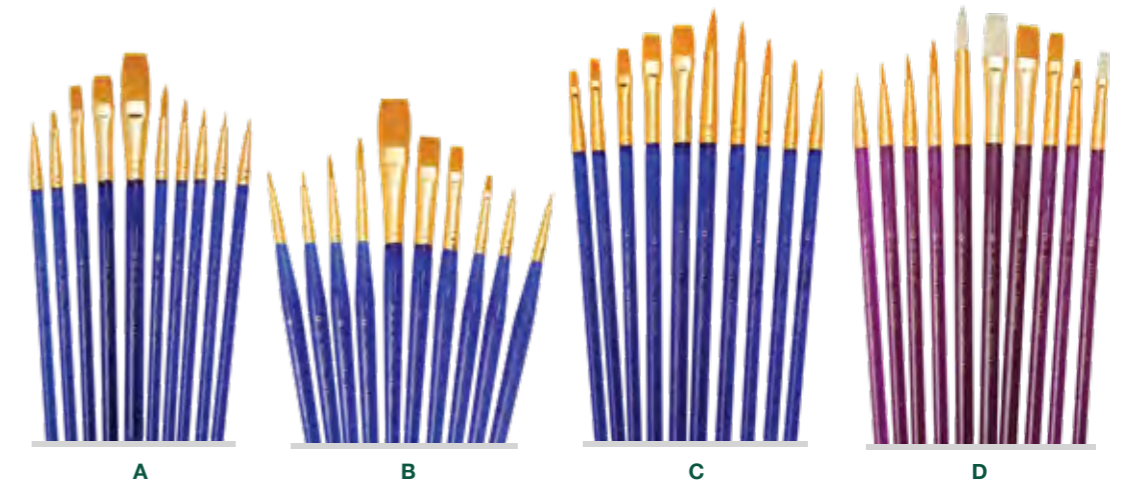

item #	series	item description	upc
A	SVP1	golden taklon - flat 5/8", detail rounds 3/0, 2/0, 0, pointed rounds 1, 3, 5, shaders 2, 6, 10	090672050205
B	SVP2	golden taklon - flat 5/8", detail rounds 3/0, 2/0, 0, pointed rounds 1, 3, 5, shaders 2, 6, 10	090672050212
C	SVP7	golden taklon - shaders 2, 4, 6, 8, 10, pointed rounds 1, 3, 5, 7, 9	090672050267
D	SVP8	white bristle/golden taklon - shaders 2, 4, 6, 8, 10, pointed rounds 1, 3, 5, 7, 9	090672050274
E	SVP3	sable/camel - flat 5/8", detail rounds 3/0, 2/0, 0, pointed rounds 1, 3, 5, shaders 2, 6, 10	090672050229
F	SVP4	sable/camel - flat 5/8", detail rounds 3/0, 2/0, 0, pointed rounds 1, 3, 5, shaders 2, 6, 10	090672050236
G	SVP6	sable - shaders 2, 4, 6, 8, 10, pointed rounds 1, 3, 5, 7, 9	090672050250
H	SVP5	white bristle - round 5, flats 2, 6, shaders 2, 6, 10, pointed rounds 3/0, 1, 3, 5	090672050243

ACCESSORIES

ESSENTIALS™