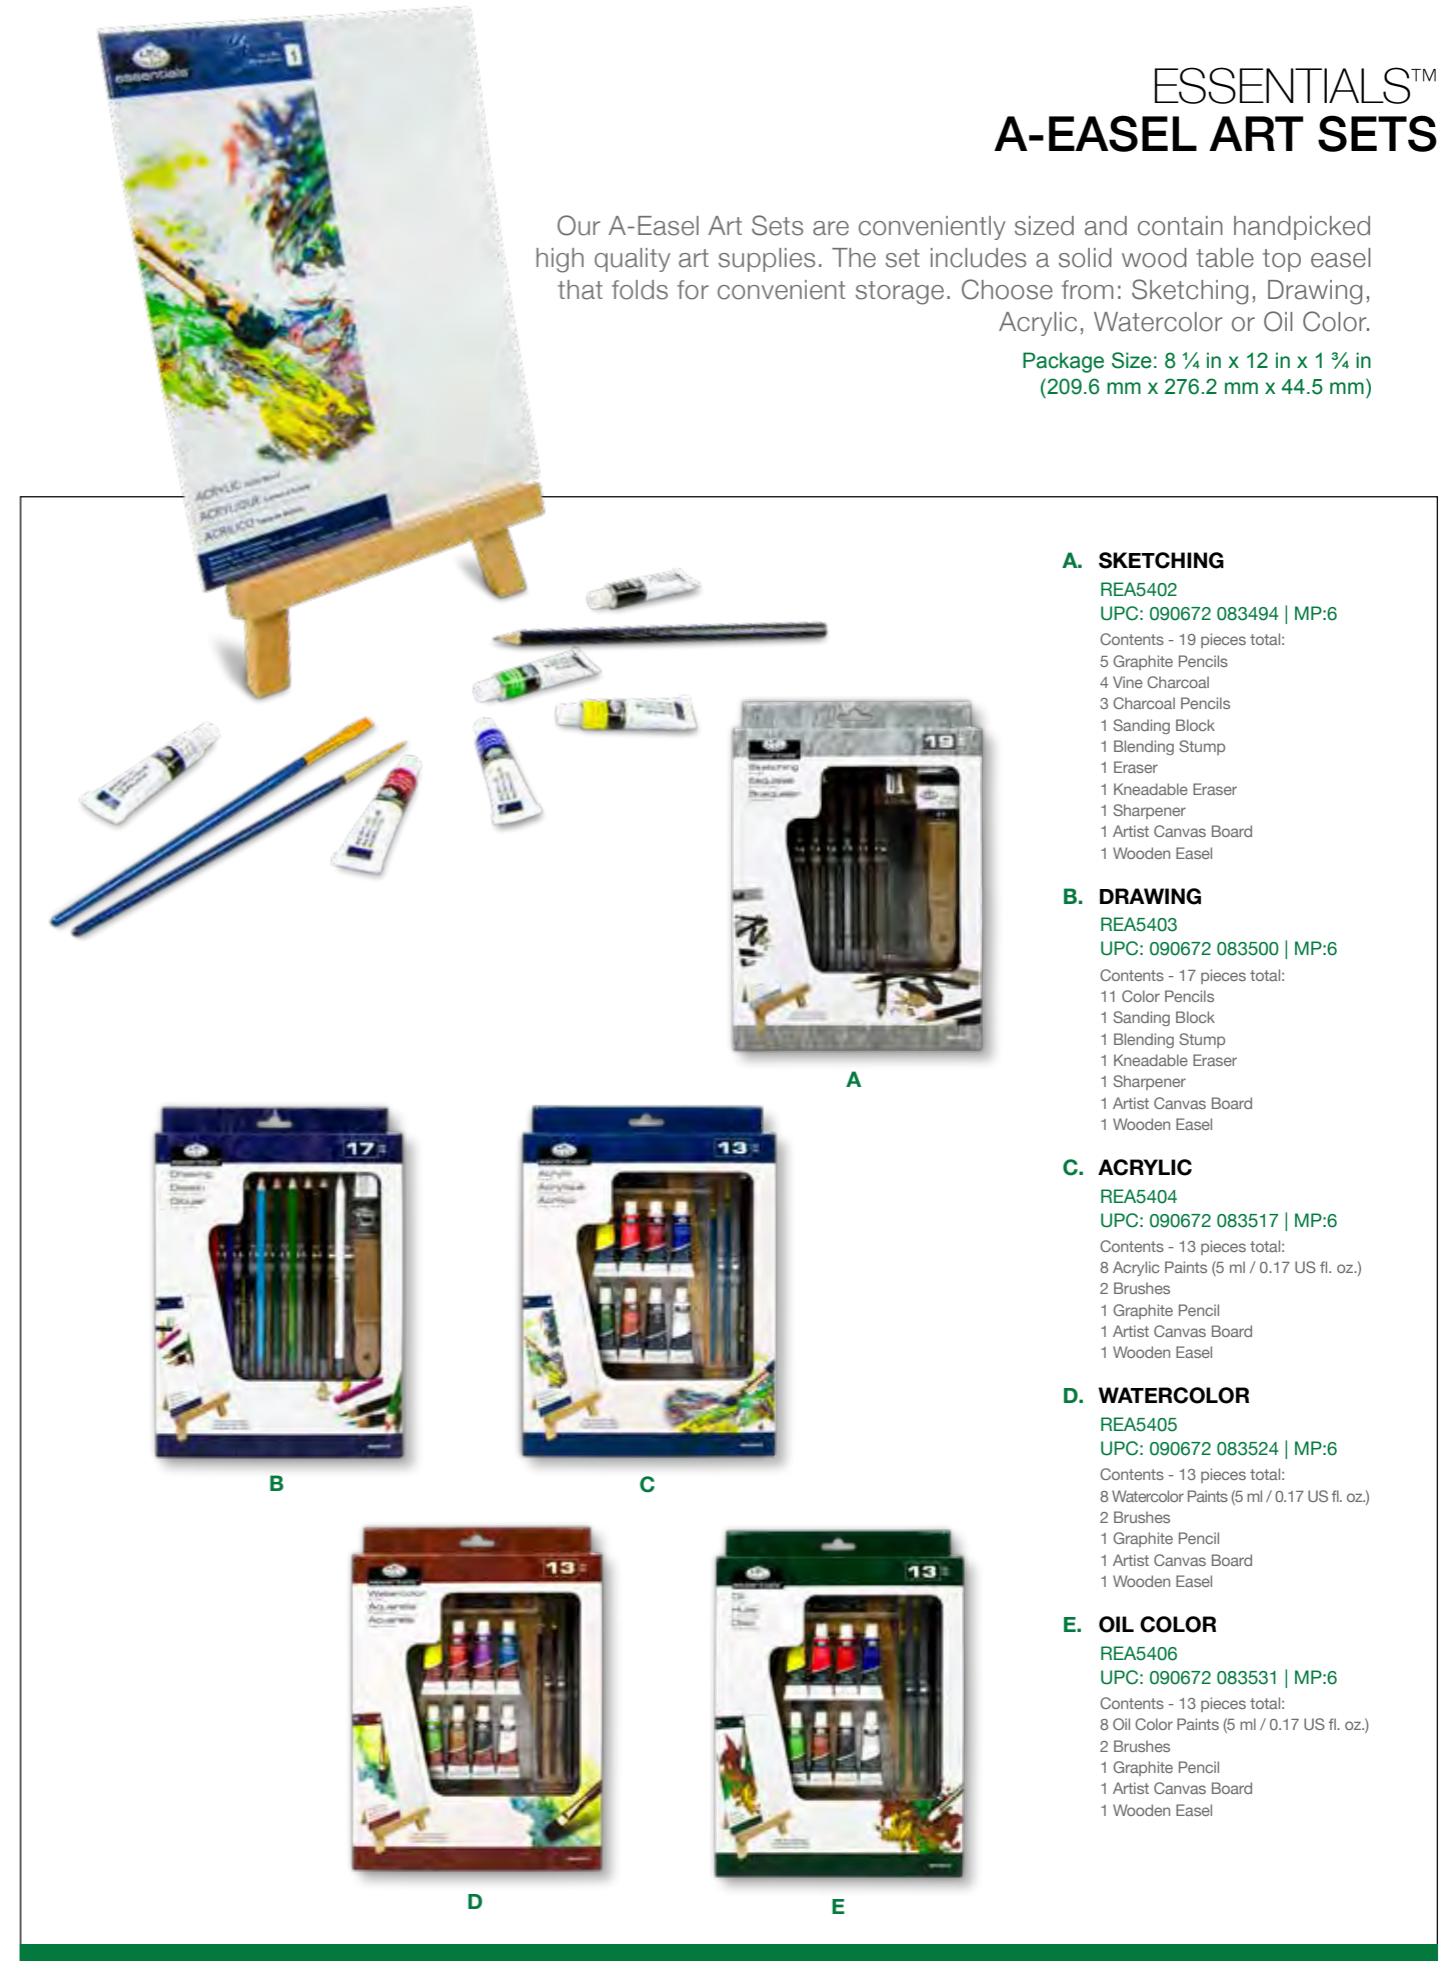

A. SKETCHING

REA5402
UPC: 090672 083494 | MP:6

Contents - 19 pieces total:
5 Graphite Pencils
4 Vine Charcoal
3 Charcoal Pencils
1 Sanding Block
1 Blending Stump
1 Eraser
1 Kneadable Eraser
1 Sharpener
1 Artist Canvas Board
1 Wooden Easel

B. DRAWING

REA5403
UPC: 090672 083500 | MP:6

Contents - 17 pieces total:
11 Color Pencils
1 Sanding Block
1 Blending Stump
1 Kneadable Eraser
1 Sharpener
1 Artist Canvas Board
1 Wooden Easel

C. ACRYLIC

REA5404
UPC: 090672 083517 | MP:6

Contents - 13 pieces total:
8 Acrylic Paints (5 ml / 0.17 US fl. oz.)
2 Brushes
1 Graphite Pencil
1 Artist Canvas Board
1 Wooden Easel

D. WATERCOLOR

REA5405
UPC: 090672 083524 | MP:6

Contents - 13 pieces total:
8 Watercolor Paints (5 ml / 0.17 US fl. oz.)
2 Brushes
1 Graphite Pencil
1 Artist Canvas Board
1 Wooden Easel

E. OIL COLOR

REA5406
UPC: 090672 083531 | MP:6

Contents - 13 pieces total:
8 Oil Color Paints (5 ml / 0.17 US fl. oz.)
2 Brushes
1 Graphite Pencil
1 Artist Canvas Board
1 Wooden Easel