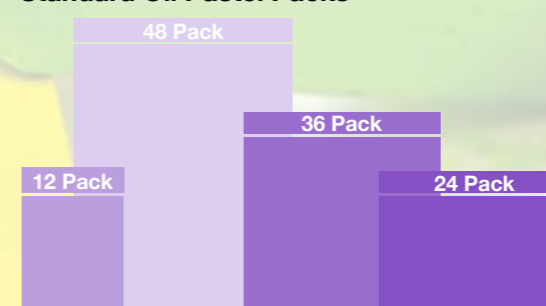

Standard Oil Pastel Packs

DIMENSIONS

12 PACK: 5 1/8 in x 3 3/8 in x 1/2 in (130.2 mm x 79.4 mm x 12.7 mm)
24 PACK: 5 1/8 in x 5 5/8 in x 1/2 in (130.2 mm x 142.9 mm x 12.7 mm)
36 PACK: 7 1/8 in x 5 5/8 in x 1/2 in (184.15 mm x 142.9 mm x 12.7 mm)
48 PACK: 11 in x 7 1/8 in x 1/2 in (279.4 mm x 181 mm x 12.7 mm)