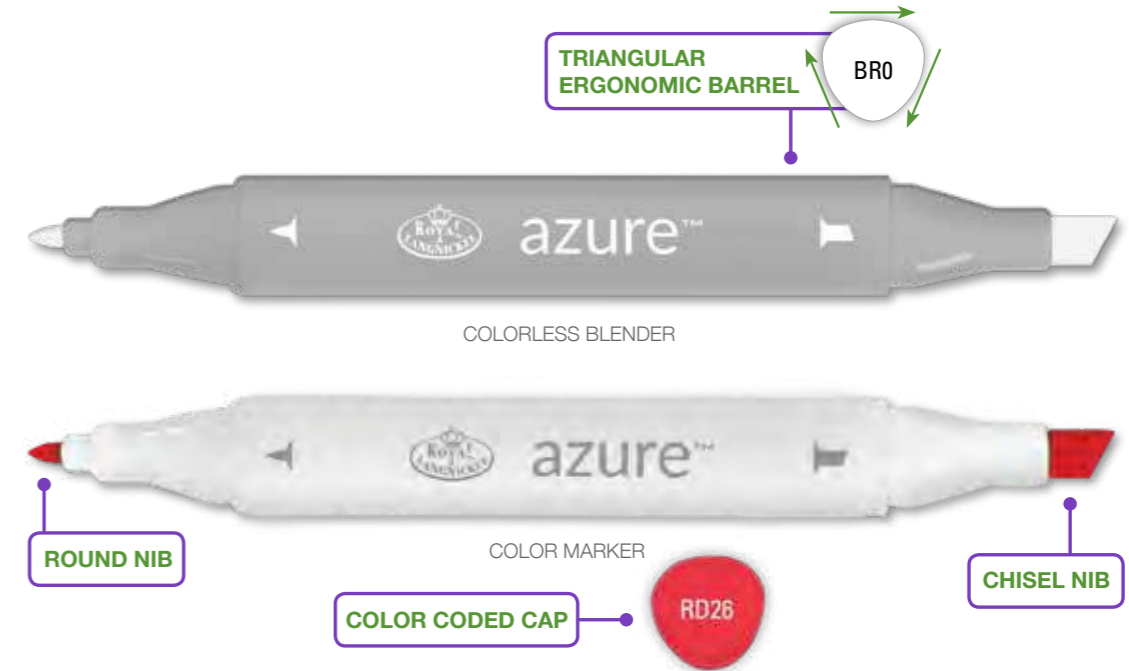

AZURE™ vibrant ink has a smooth lay down and is easy to blend. The alcohol based ink dries acid-free which means it will not break down paper fibers. These markers are permanent and are free of harmful chemicals and overwhelming odors.

professional quality **without the cost.**

AZURE™
HIGH QUALITY ARTIST MARKERS

AZURE™ dual-tipped markers give artists ultimate control and versatility with the ability to create a range of line widths - all with one hard-working marker.

Our AZURE™ markers were hand-crafted to meet the needs of all artists. These markers feature an ergonomic barrel that is comfortable to hold, even for long periods of time. It's triangular shape prevents markers from rolling off the work surface. Each marker cap has simple color coding that enables the artist to choose colors without confusion. The ink is formulated to produce intense color saturation with smooth, even coverage.